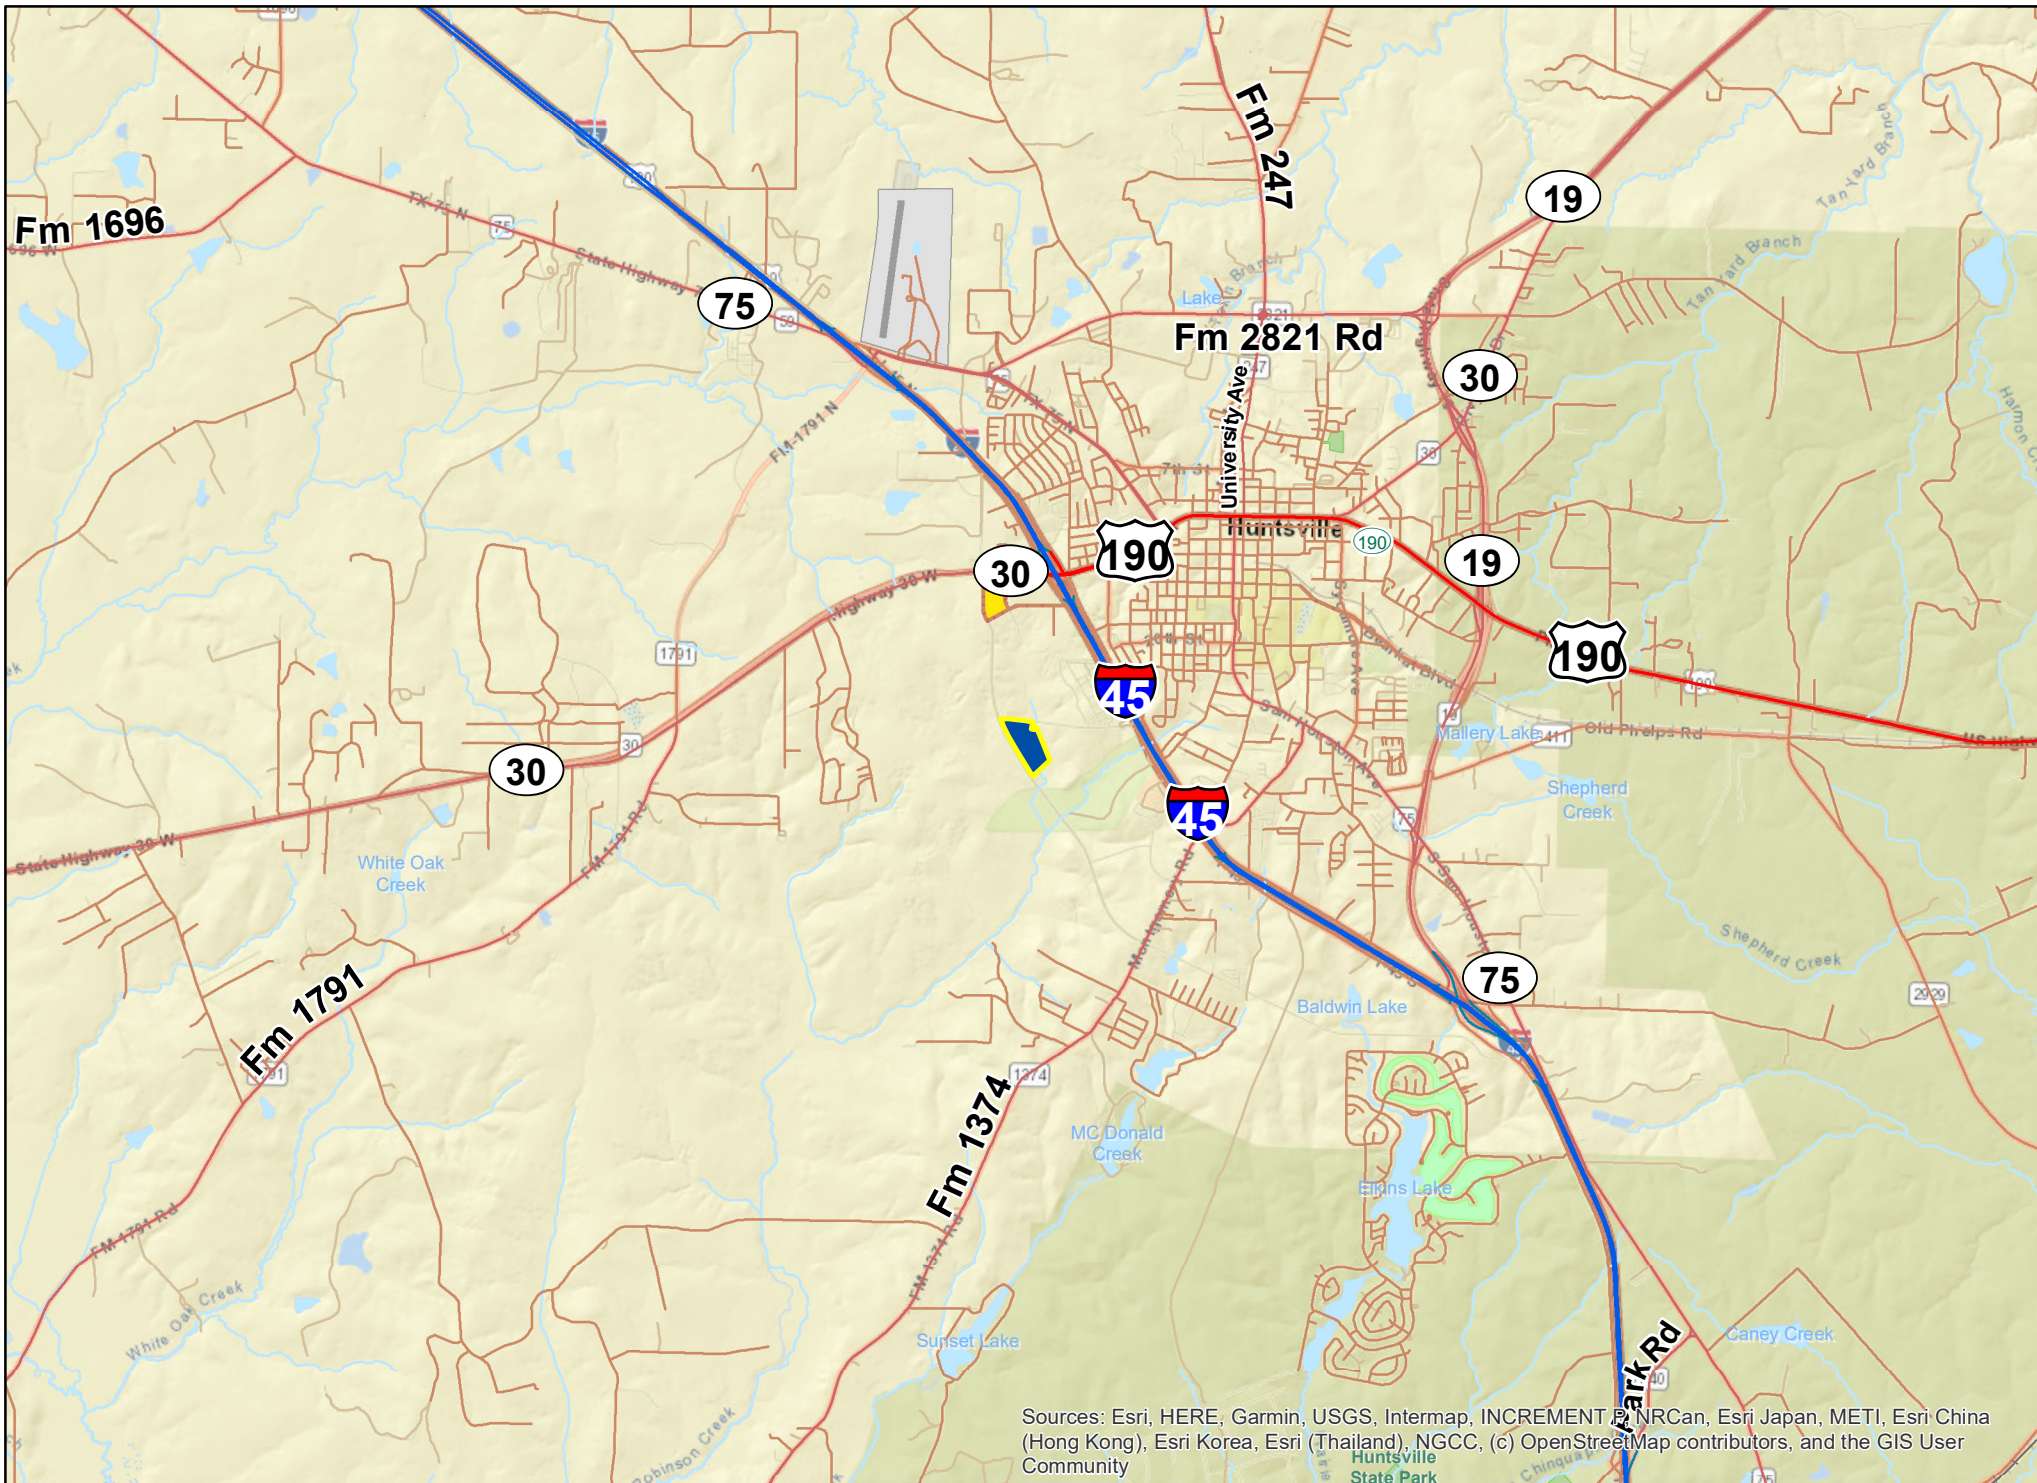

Sources: Esri, HERE, Garmin, USGS, Intermap, INCREMENT P, NRCan, Esri Japan, METI, Esri China (Hong Kong), Esri Korea, Esri (Thailand), NGCC (c) OpenStreetMap contributors, and the GIS User Community

Baldwin Lake

34 Acres | Veterans Memorial Pkwy | Walker Co., Texas

For illustration purposes only.

Sources: Esri, HERE, Garmin, USGS, Intermap, INCREMENT P, NRCan, Esri Japan, METI, Esri China (Hong Kong), Esri Korea, Esri (Thailand), NGCC, (c) OpenStreetMap contributors, and the GIS User Community

34 Acres | Veterans Memorial Pkwy | Walker Co., Texas

For illustration purposes only.

Sources: Esri, HERE, Garmin, USGS, Intermap, INCREMENT P, NRCan, Esri Japan, MEIS, Esri China (Hong Kong), Esri Korea, Esri (Thailand), NGCC, (c) OpenStreetMap contributors, and the GIS User Community

34 Acres | Veterans Memorial Pkwy | Walker Co., Texas

For illustration purposes only.