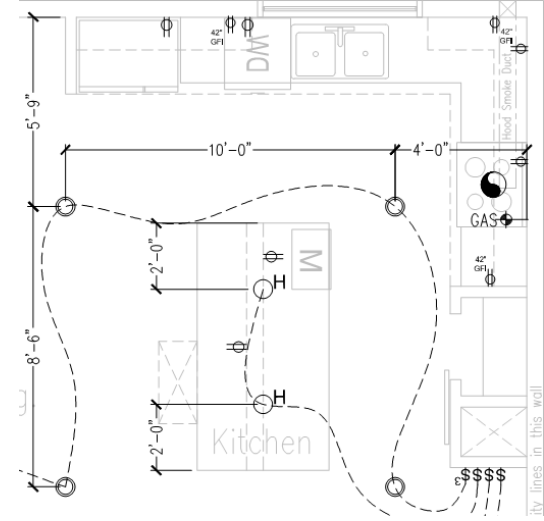

# Kitchen:

Cabinet Finish:

Island Cabinet Finish:

Countertop

Wood Flooring

Black  
Barn  
Door

**Kitchen Floor Plan**

Items are subject to change due to availability

# Powder:

SW 2819  
**Downing Slate**  
Interior / Exterior

Wall Paint  
Color

Cabinet Finish:

White countertop

Floor Tile

**Powder Floor Plan**

Items are subject to change due to availability

# Master Bath:

Wall Tile

Floor Tile

Shower Floor Tile

Master Bath Floor Plan

Items are subject to change due to availability