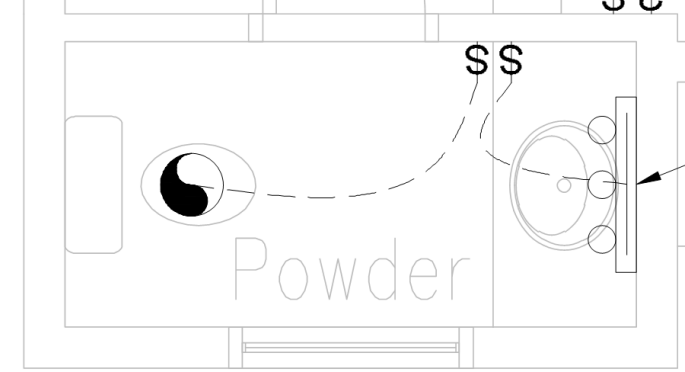

# Powder:

SW 2819  
**Downing Slate**  
Interior / Exterior

Wall Paint  
Color

Cabinet Finish:

White countertop

Floor Tile

**Powder Floor Plan**

Items are subject to change due to availability