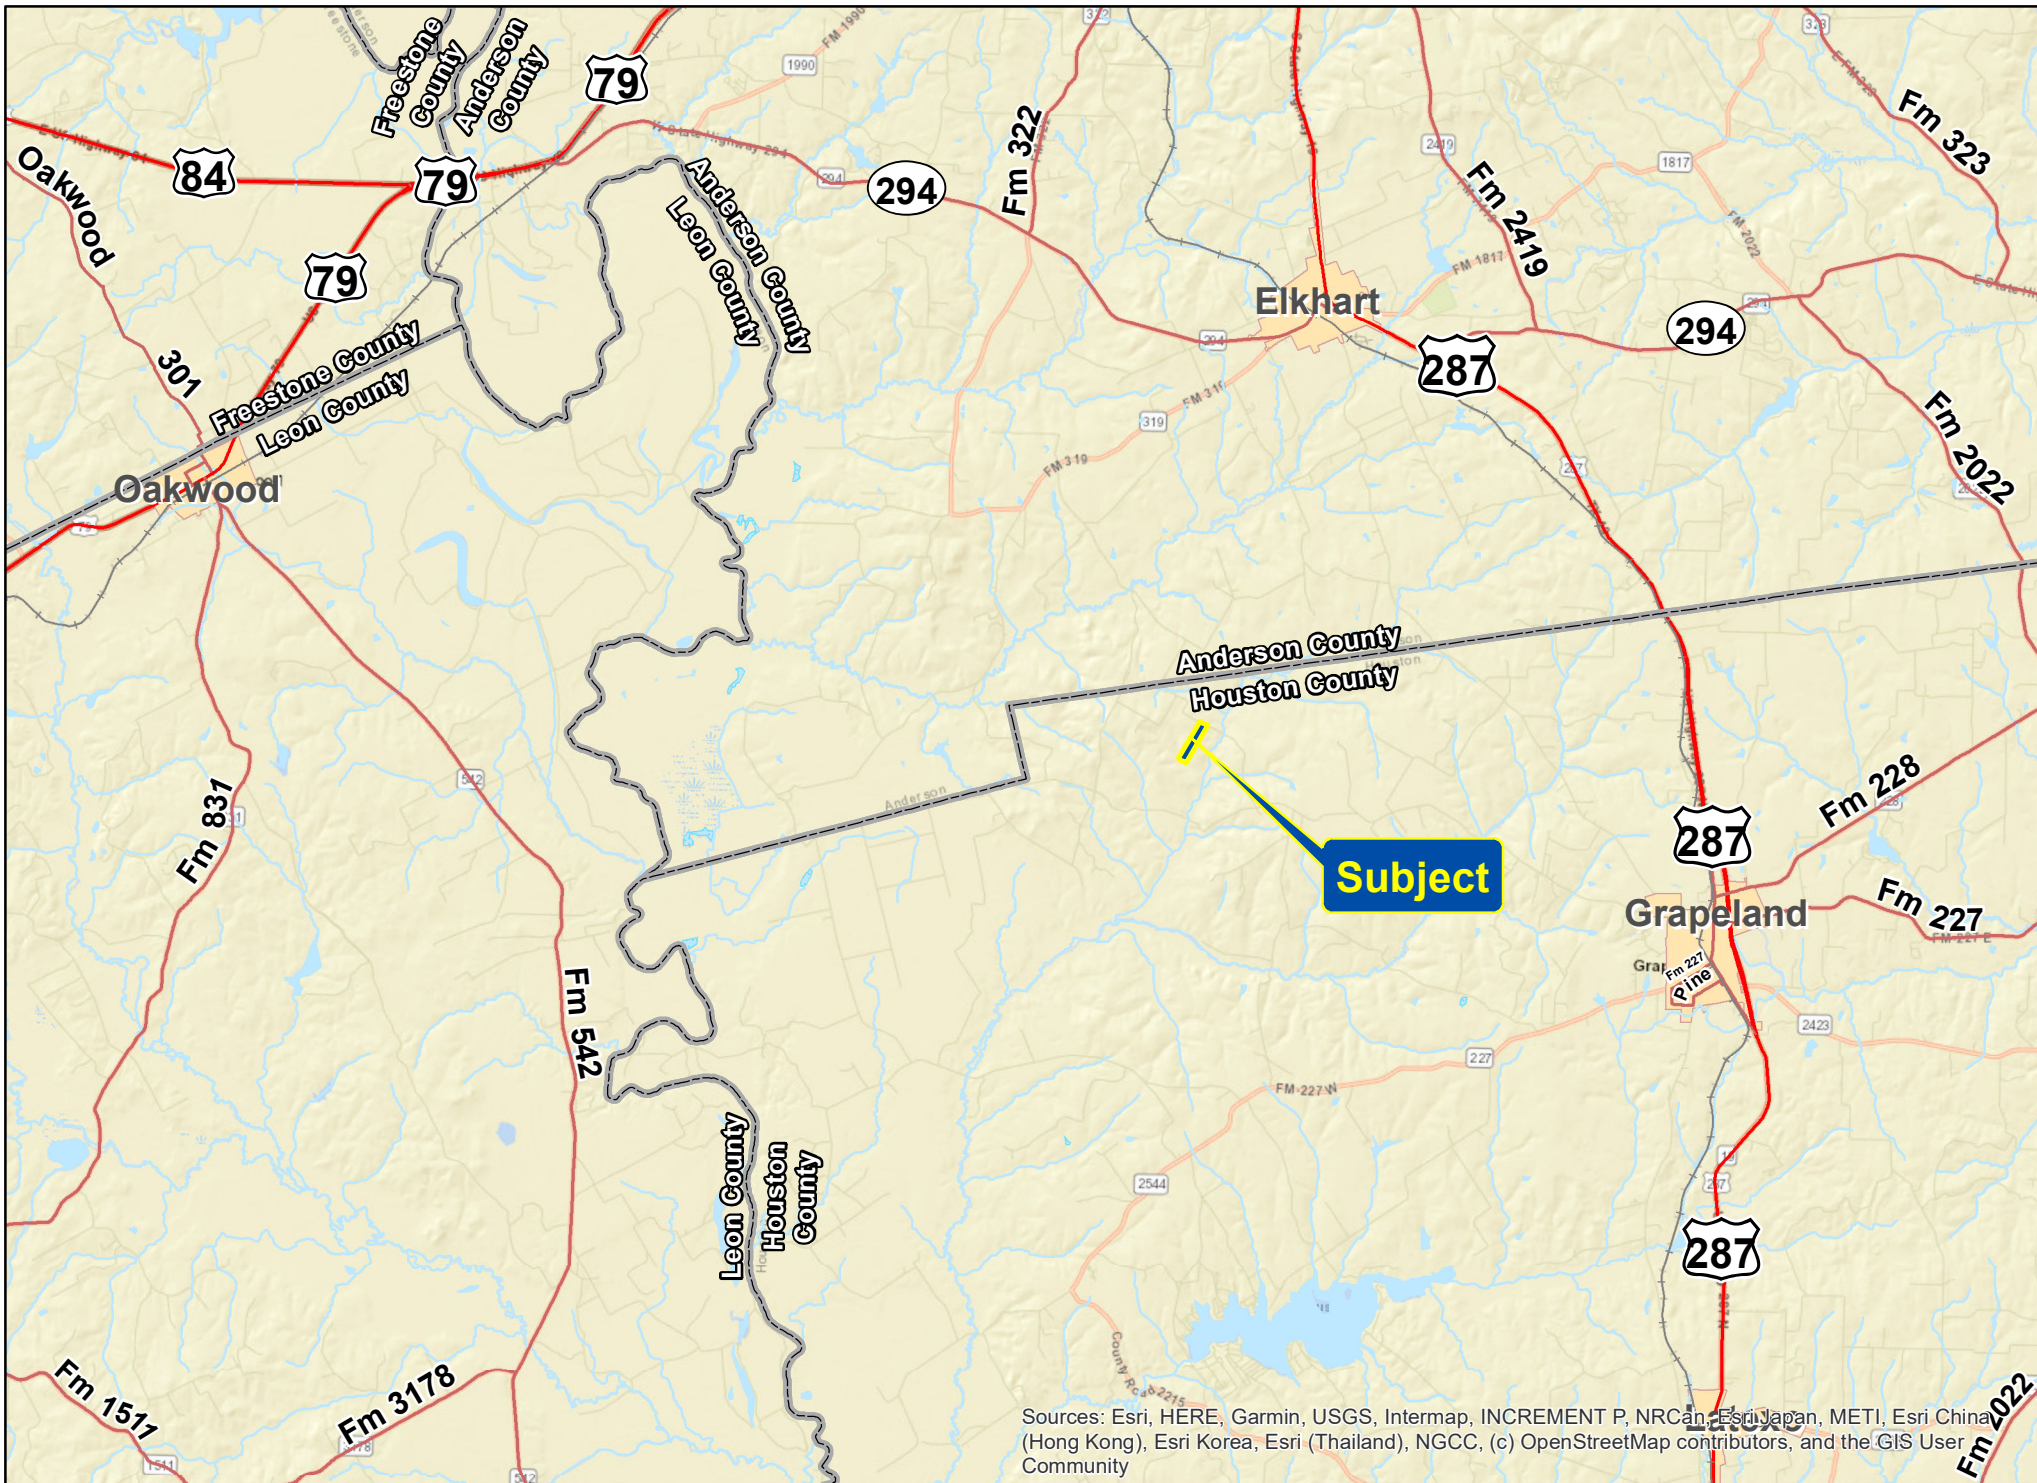

49 Acres | 1709 County Road 2290 | Houston Co., Texas

For illustration purposes only.

**Subject**

Sources: Esri, HERE, Garmin, USGS, Intermap, INCREMENT P, NRCan, Esri Japan, METI, Esri China (Hong Kong), Esri Korea, Esri (Thailand), NGCC, (c) OpenStreetMap contributors, and the GIS User Community

49 Acres | 1709 County Road 2290 | Houston Co., Texas

For illustration purposes only.

**Subject**

49 Acres | 1709 County Road 2290 | Houston Co., Texas

For illustration purposes only.