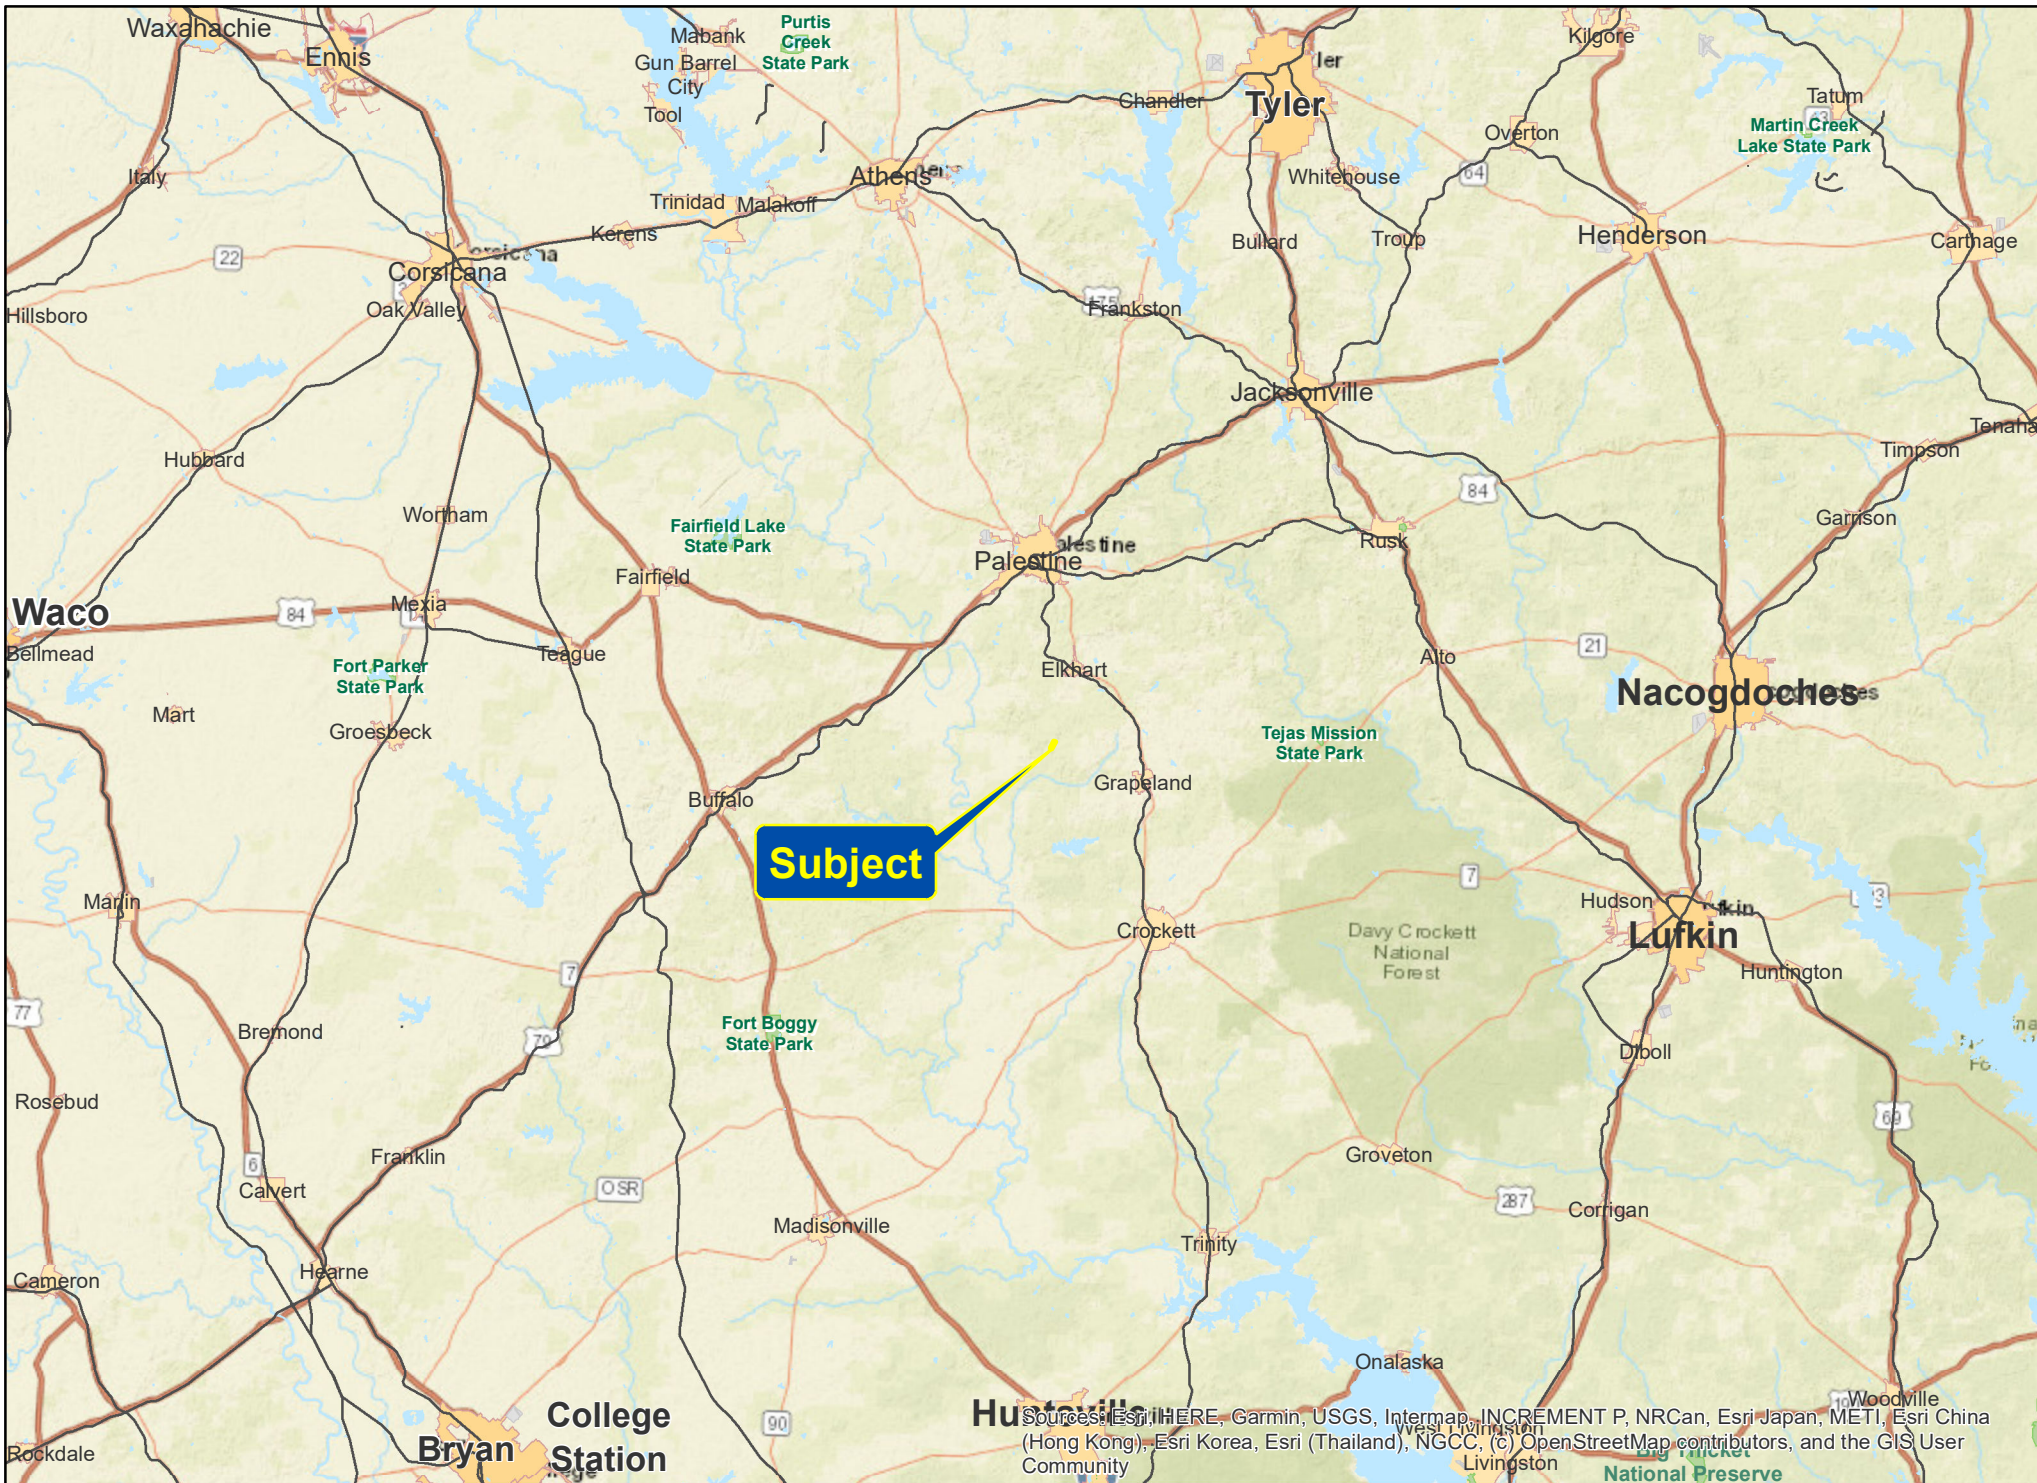

49 Acres | 1709 County Road 2290 | Houston Co., Texas

For illustration purposes only.

**Subject**

Sources: Esri, HERE, Garmin, USGS, Intermap, INCREMENT P, NRCan, Esri Japan, METI, Esri China (Hong Kong), Esri Korea, Esri (Thailand), NGCC, (c) OpenStreetMap contributors, and the GIS User Community

49 Acres | 1709 County Road 2290 | Houston Co., Texas

For illustration purposes only.

**Subject**

49 Acres | 1709 County Road 2290 | Houston Co., Texas

For illustration purposes only.