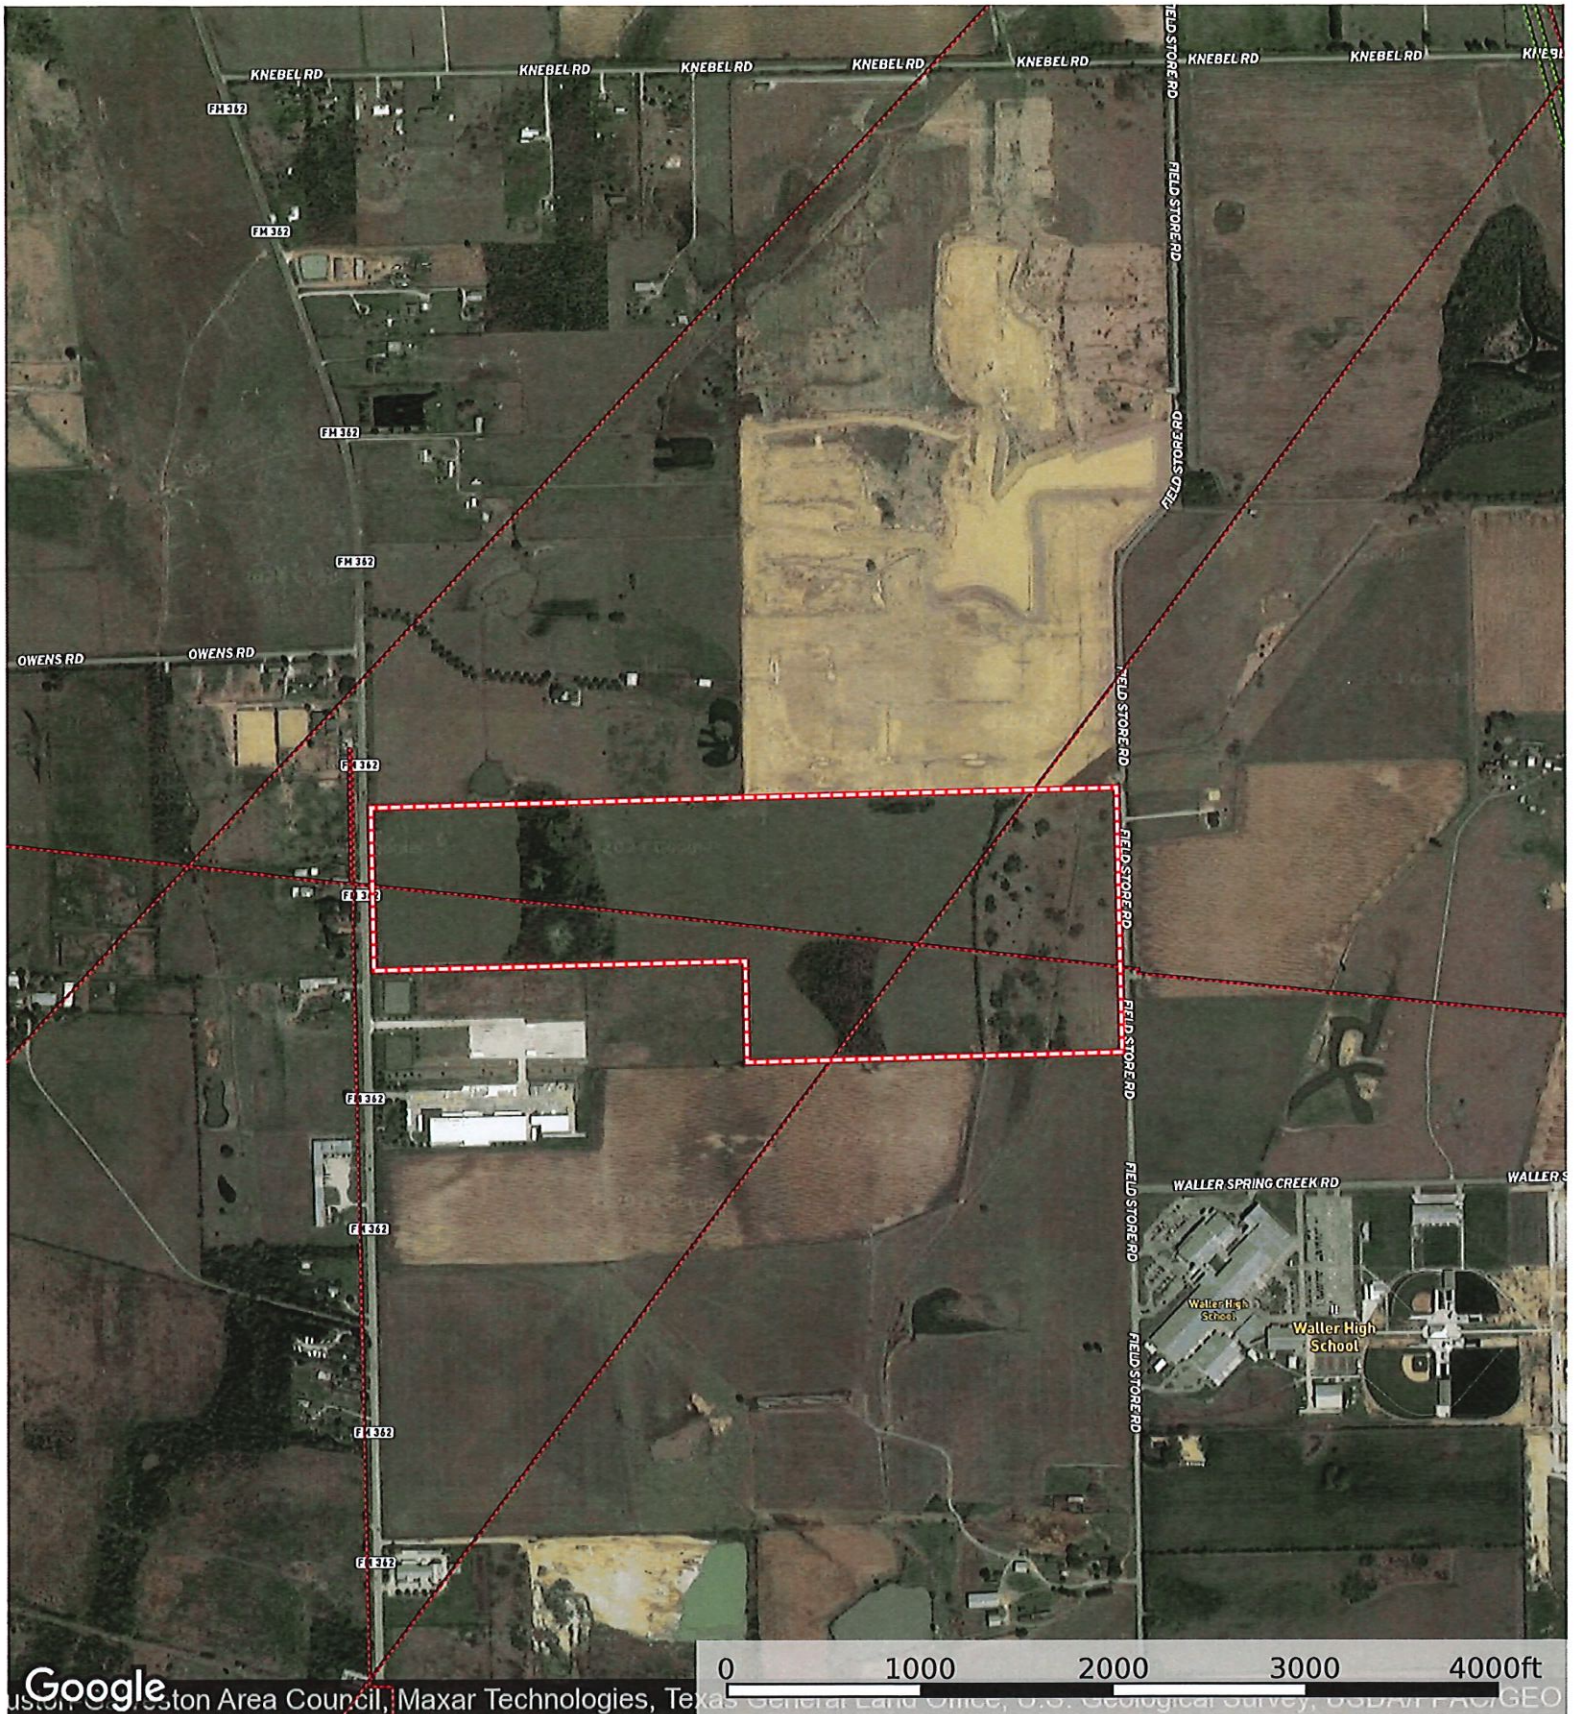

Fields Store & FM 362

Harris County, Waller County, Texas, AC +/-

Googlebox

Boundary Boundary 1

Timothy Phelan
P: (936) 372-9181
WallerCountyLand.com
P.O. Box 1274, Waller, Texas 77484

id. The information contained herein was obtained from sources deemed to be reliable. Land id™ Services makes no warranties or guarantees as to the completeness or accuracy thereof.

Fields Store & FM 362
 Harris County, Waller County, Texas, AC +/-

- Boundary
- 100 Year Floodplain
- 500 Year Floodplain
- Floodway
- Special
- Unmapped/ Not Included

Fields Store & FM 362

Harris County, Waller County, Texas, AC +/-

Boundary Crude Oil Natural Gas Other