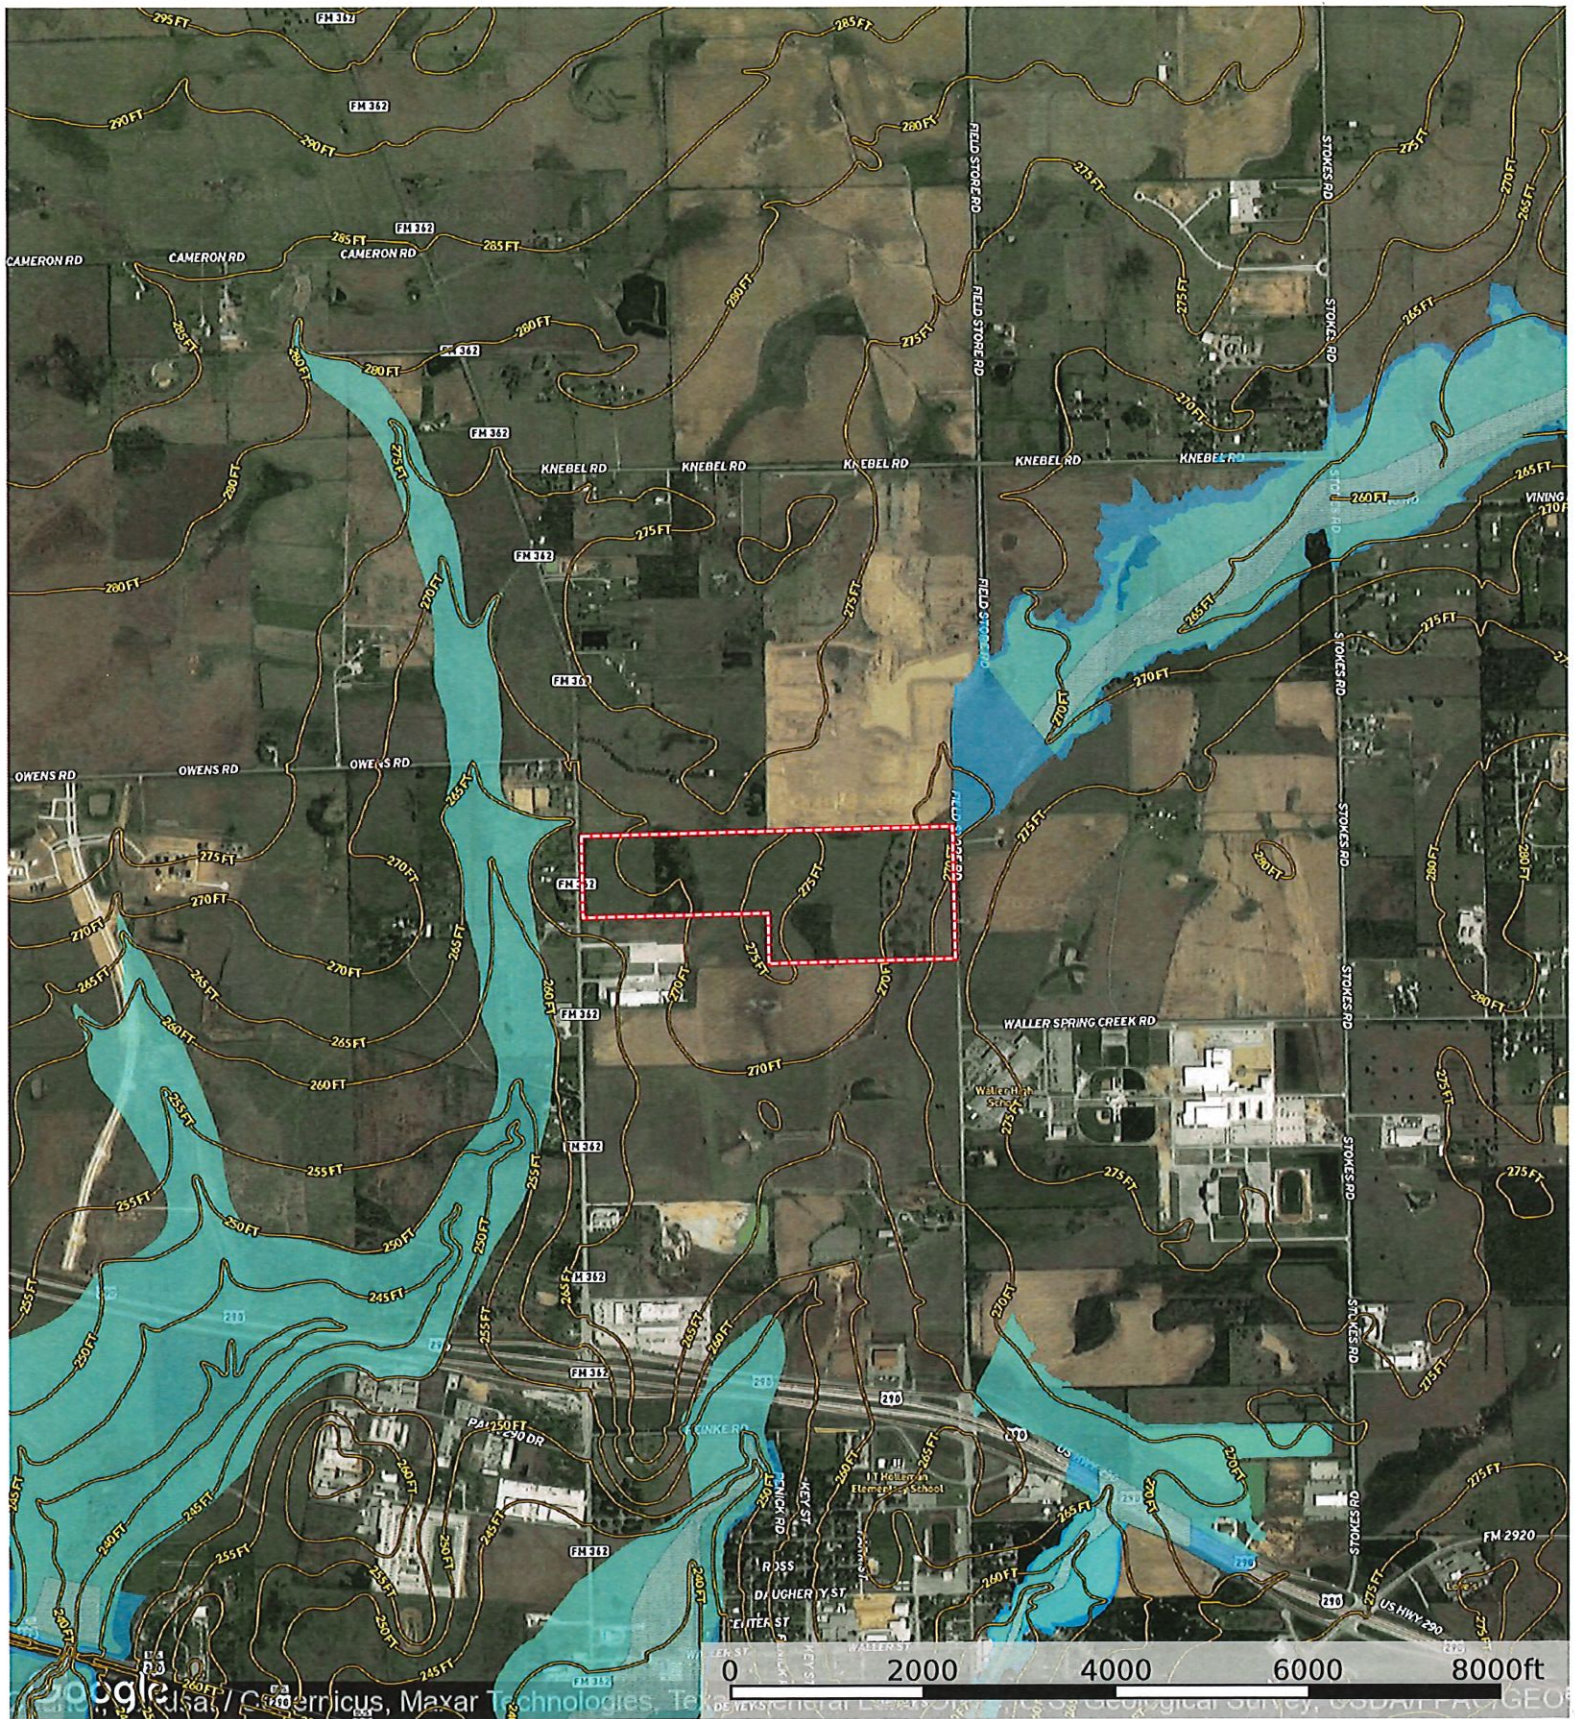

Fields Store & FM 362

Harris County, Waller County, Texas, AC +/-

Googlebox

Boundary Boundary 1

Timothy Phelan
P: (936) 372-9181
WallerCountyLand.com
P.O. Box 1274, Waller, Texas 77484

id. The information contained herein was obtained from sources deemed to be reliable. Land id™ Services makes no warranties or guarantees as to the completeness or accuracy thereof.

Fields Store & FM 362
 Harris County, Waller County, Texas, AC +/-

- Boundary
- 100 Year Floodplain
- 500 Year Floodplain
- Floodway
- Special
- Unmapped/ Not Included

Fields Store & FM 362

Harris County, Waller County, Texas, AC +/-

Boundary Crude Oil Natural Gas Other