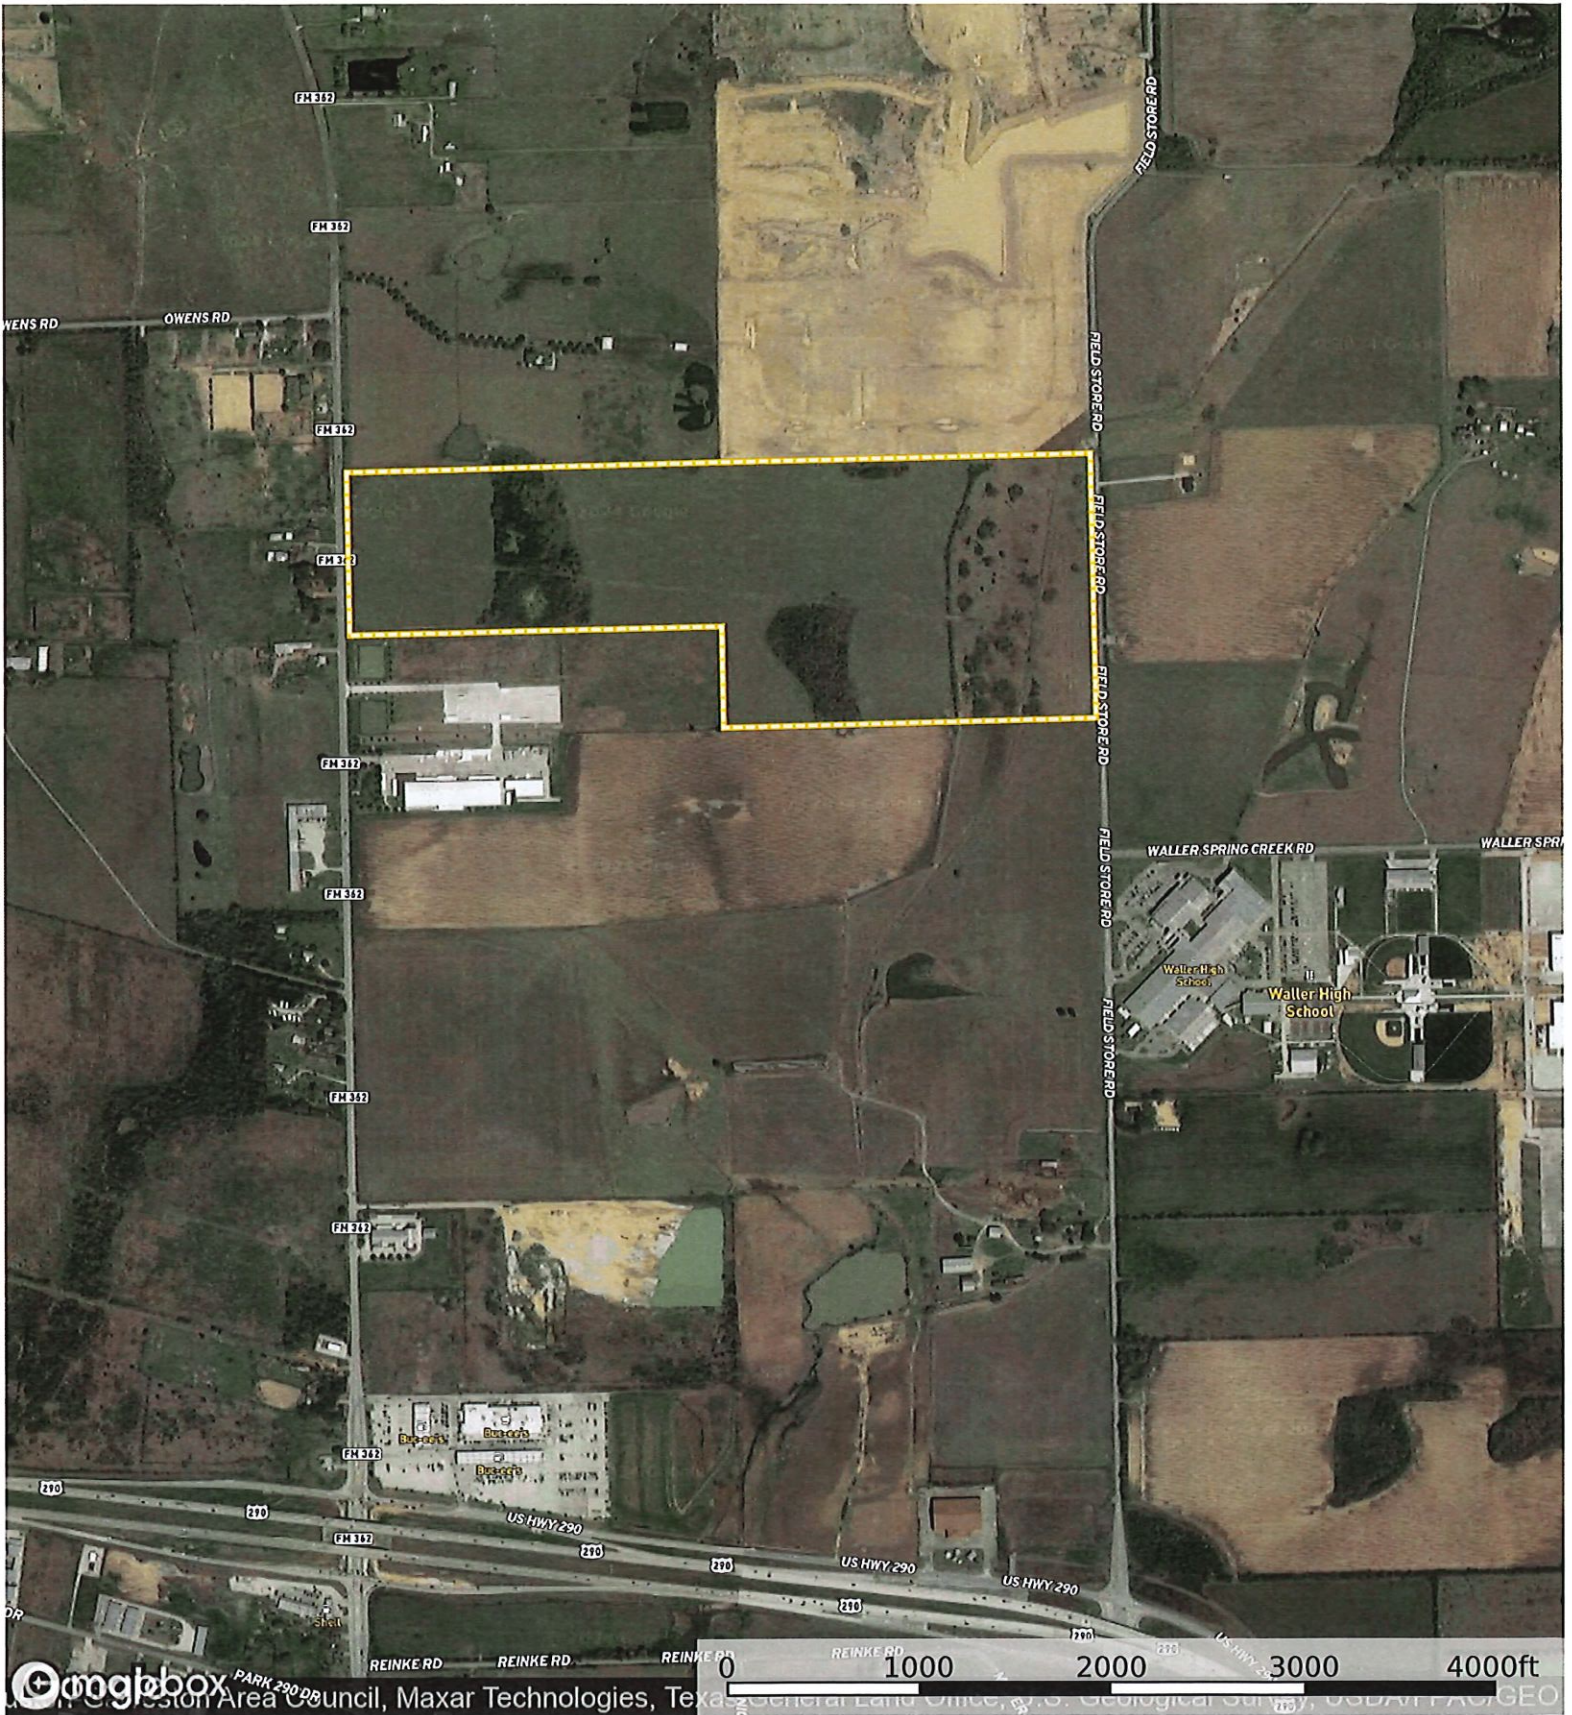

Fields Store & FM 362

Harris County, Waller County, Texas, AC +/-

Googlebox

Boundary Boundary 1

Timothy Phelan
P: (936) 372-9181
WallerCountyLand.com
P.O. Box 1274, Waller, Texas 77484

id. The information contained herein was obtained from sources deemed to be reliable. Land id™ Services makes no warranties or guarantees as to the completeness or accuracy thereof.

Fields Store & FM 362
 Harris County, Waller County, Texas, AC +/-

- Boundary
- 100 Year Floodplain
- 500 Year Floodplain
- Floodway
- Special
- Unmapped/ Not Included

Fields Store & FM 362

Harris County, Waller County, Texas, AC +/-