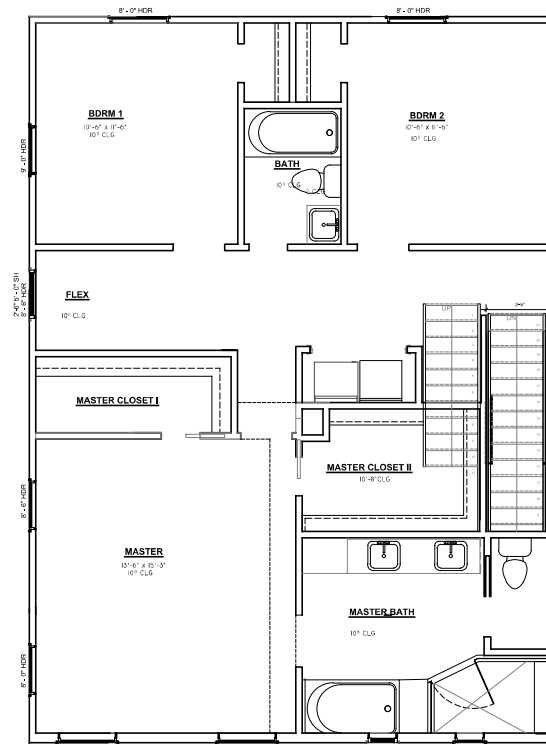

FIRST FLOOR PLAN (A)
554sf

SECOND FLOOR PLAN (B)
1024sf

THIRD FLOOR PLAN (C)
230sf

3905 YALE HEIGHTS DR. @ 320 MARATHON ST.