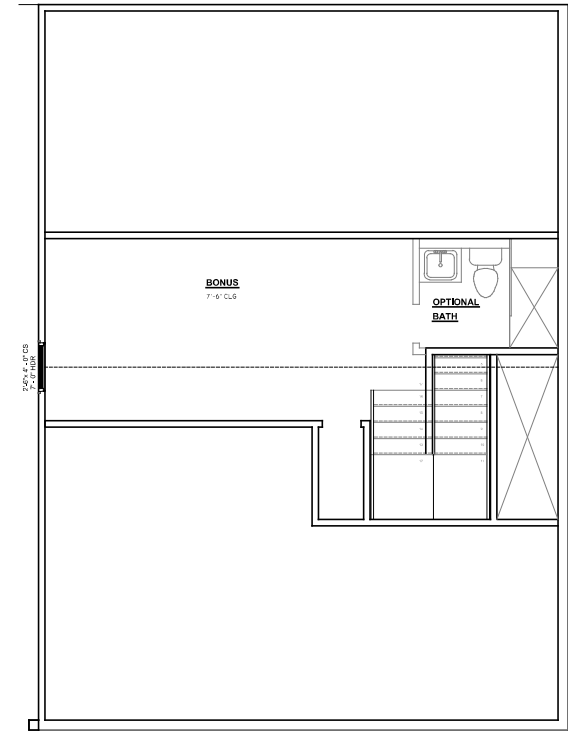

FIRST FLOOR PLAN (A)
554sf

SECOND FLOOR PLAN (B)
1024sf

THIRD FLOOR PLAN (C)
230sf

3905 YALE HEIGHTS DR. @ 320 MARATHON ST.