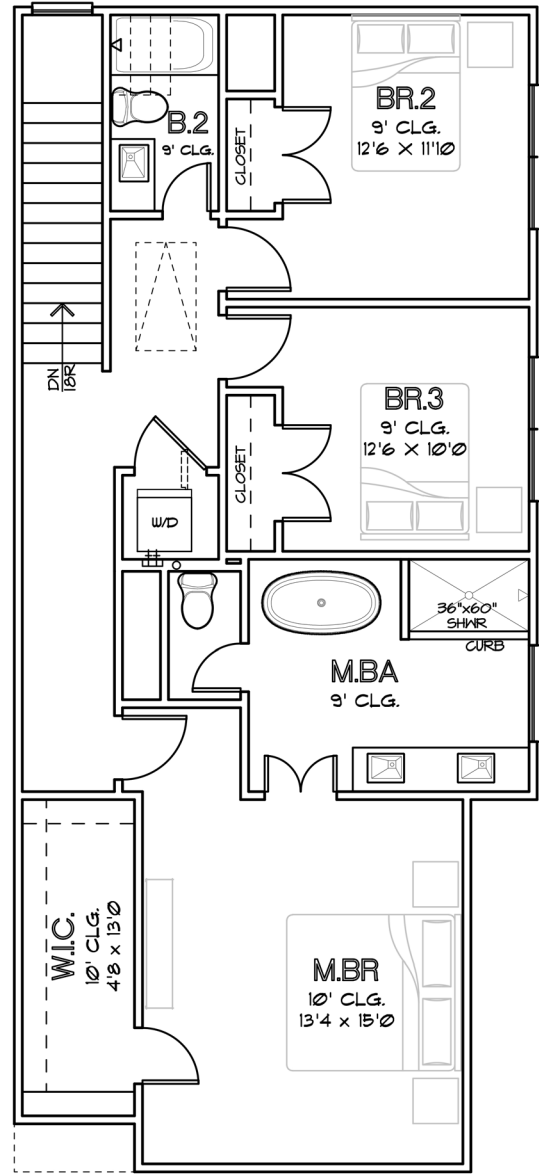

CITY HOMES
CHOICE

KOLBE PARK
THE BLUEWOOD
1,523 SQ.FT.

FIRST FLOOR

SEE ELEVATIONS

SECOND FLOOR

CHOICE IS THE ULTIMATE LUXURY