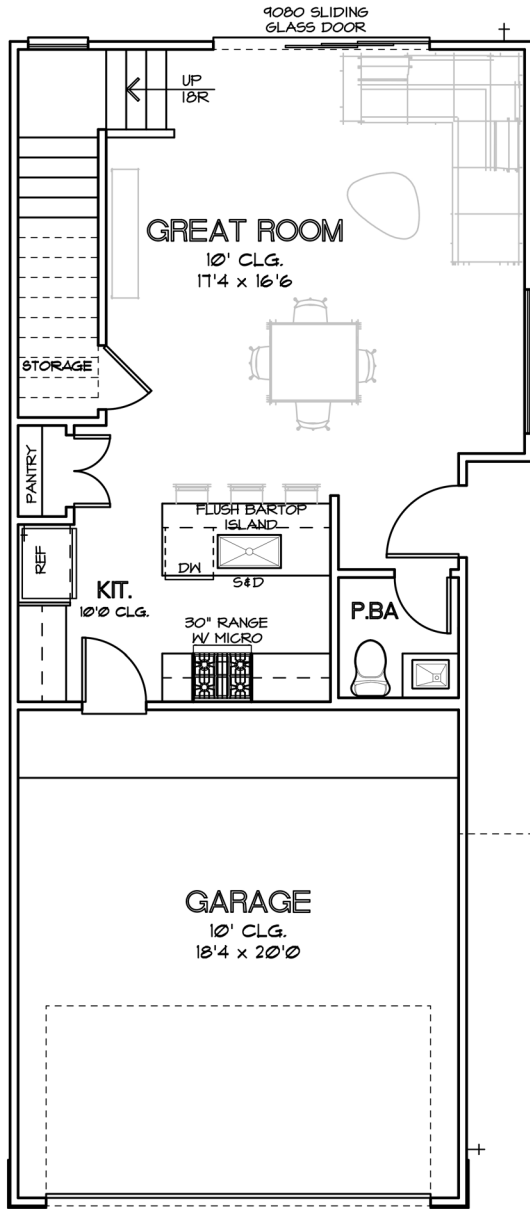

CITY HOMES
CHOICE

KOLBE PARK
THE BLUEWOOD
1,523 SQ.FT.

FIRST FLOOR

SEE ELEVATIONS

SECOND FLOOR

CHOICE IS THE ULTIMATE LUXURY