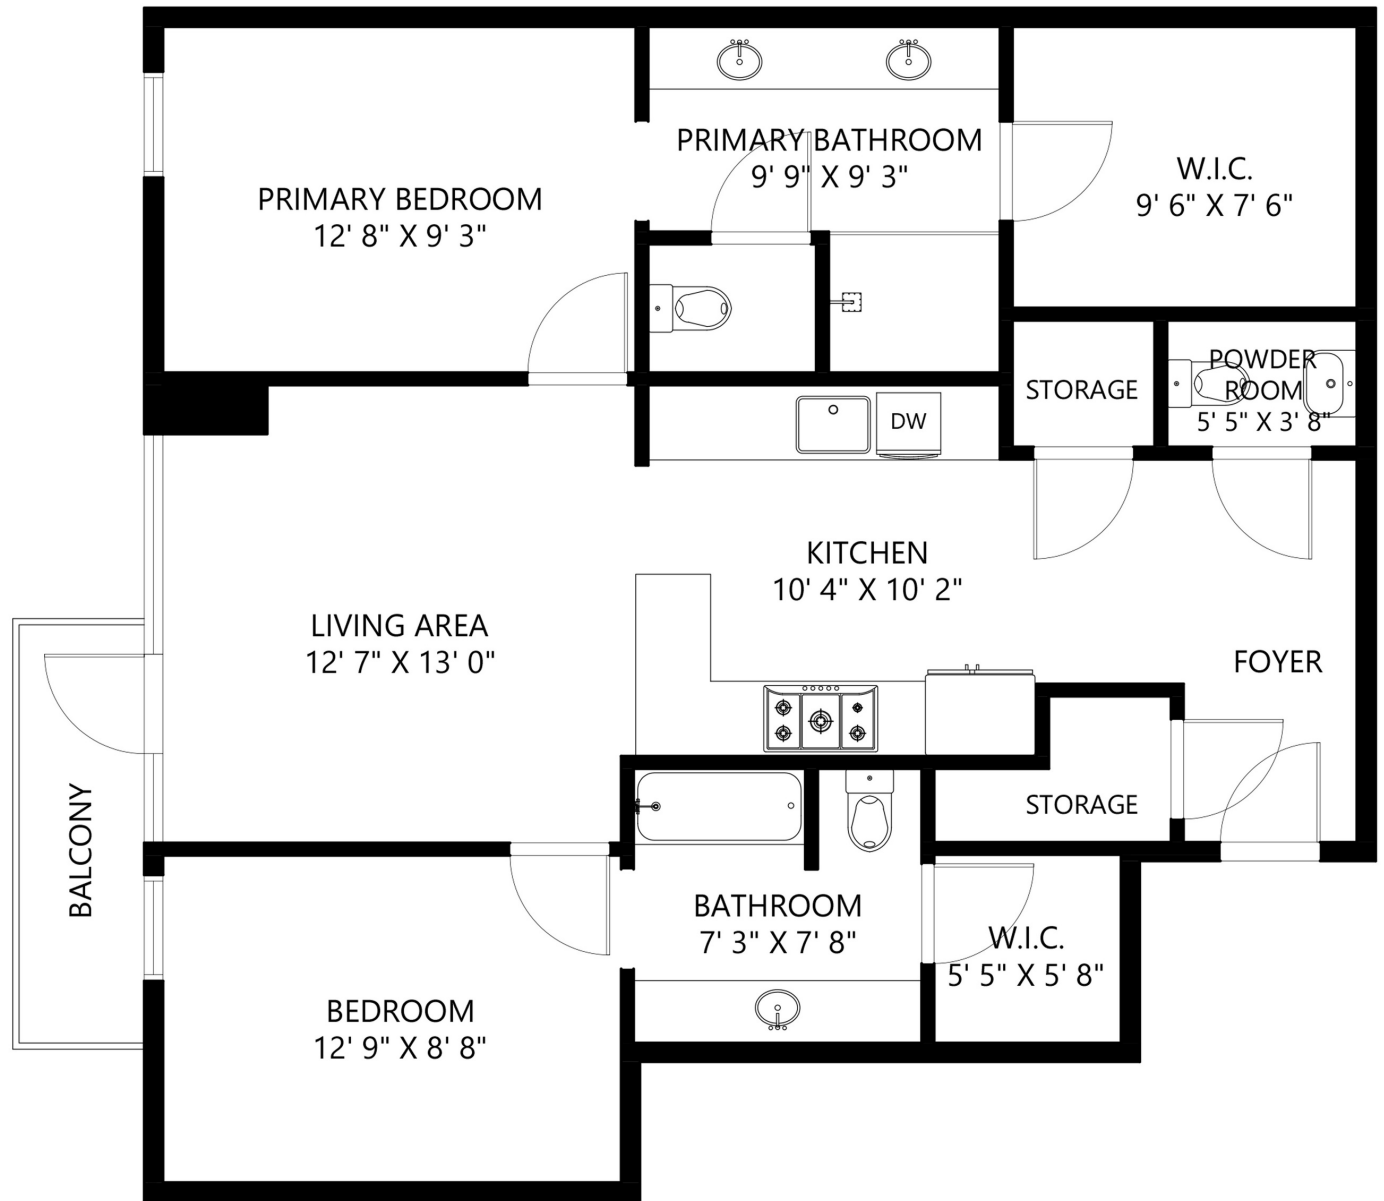

# 1211 Caroline Street, Houston, TX, USA

Sq.Ft. 1,303

*Disclaimer: All images used are for illustrative purposes only and are intended to convey the concept and vision for the home. They are for guidance only, and do not necessarily represent a true and accurate depiction of the home. Floor plans are intended to give a general indication of the proposed layout only. All images and dimensions are not intended to form part any contract or warranty.*

SIZE AND DIMENSIONS ARE APPROXIMATE, ACTUAL MAY VARY.