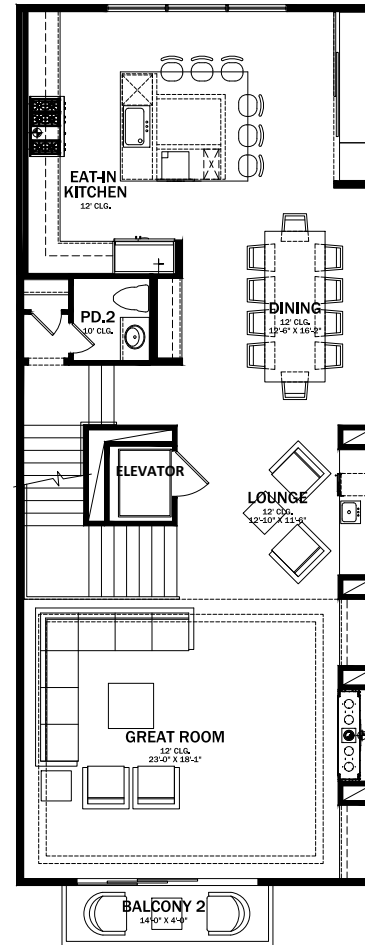

LAKE POINTE FLOORPLAN

4TH FLOOR

3RD FLOOR

2ND FLOOR

1ST FLOOR

UNIT A: 3700 SF