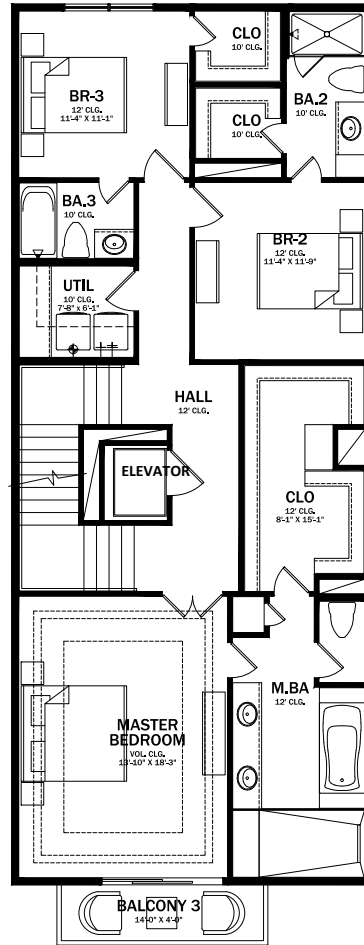

LAKE POINTE FLOORPLAN

4TH FLOOR

3RD FLOOR

2ND FLOOR

1ST FLOOR

UNIT A: 3700 SF