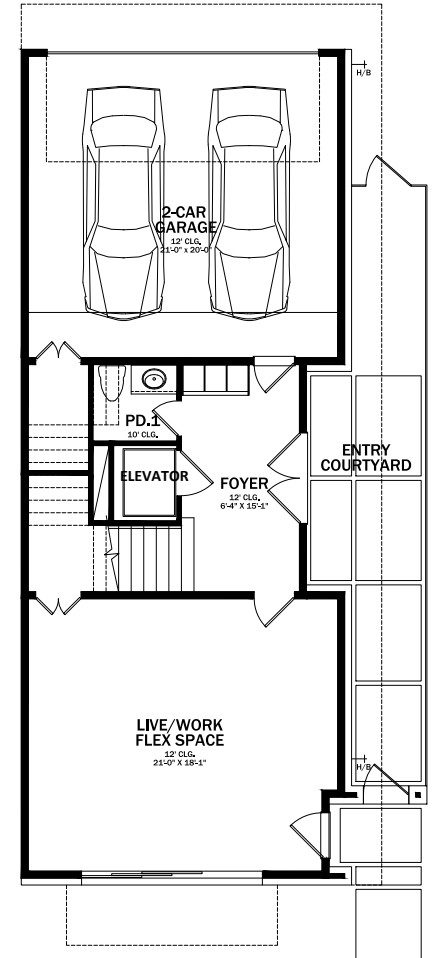

LAKE POINTE FLOORPLAN

4TH FLOOR

3RD FLOOR

2ND FLOOR

1ST FLOOR

UNIT A: 3700 SF