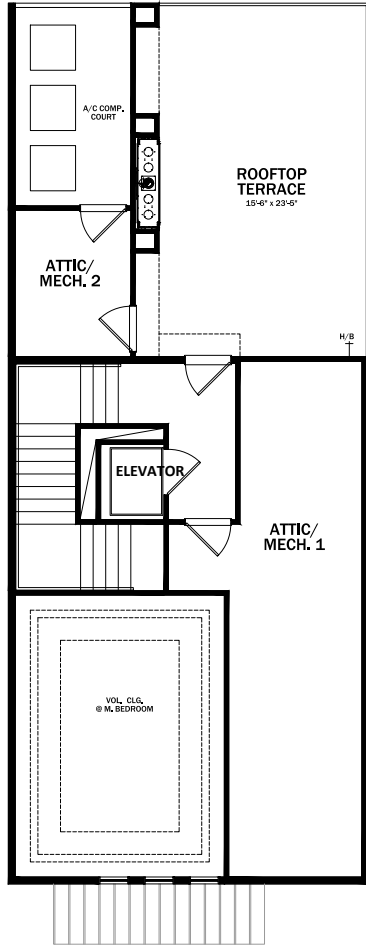

LAKE POINTE FLOORPLAN

4TH FLOOR

3RD FLOOR

2ND FLOOR

1ST FLOOR

UNIT A: 3700 SF