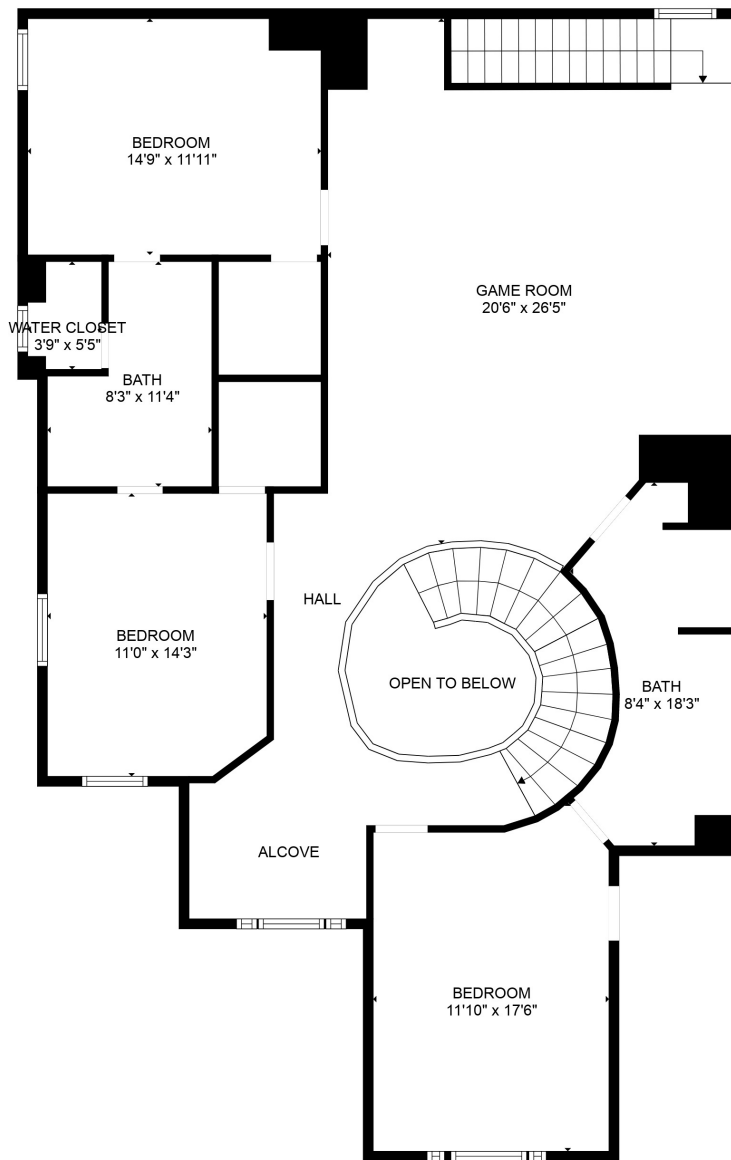

**TOTAL: 4032 sq. ft**  
 FLOOR 1: 2449 sq. ft, FLOOR 2: 1583 sq. ft  
 EXCLUDED AREAS: GARAGE: 535 sq. ft, OPEN TO BELOW: 62 sq. ft

MEASUREMENTS ARE CALCULATED BY CUBICASA TECHNOLOGY. DEEMED HIGHLY RELIABLE BUT NOT GUARANTEED.