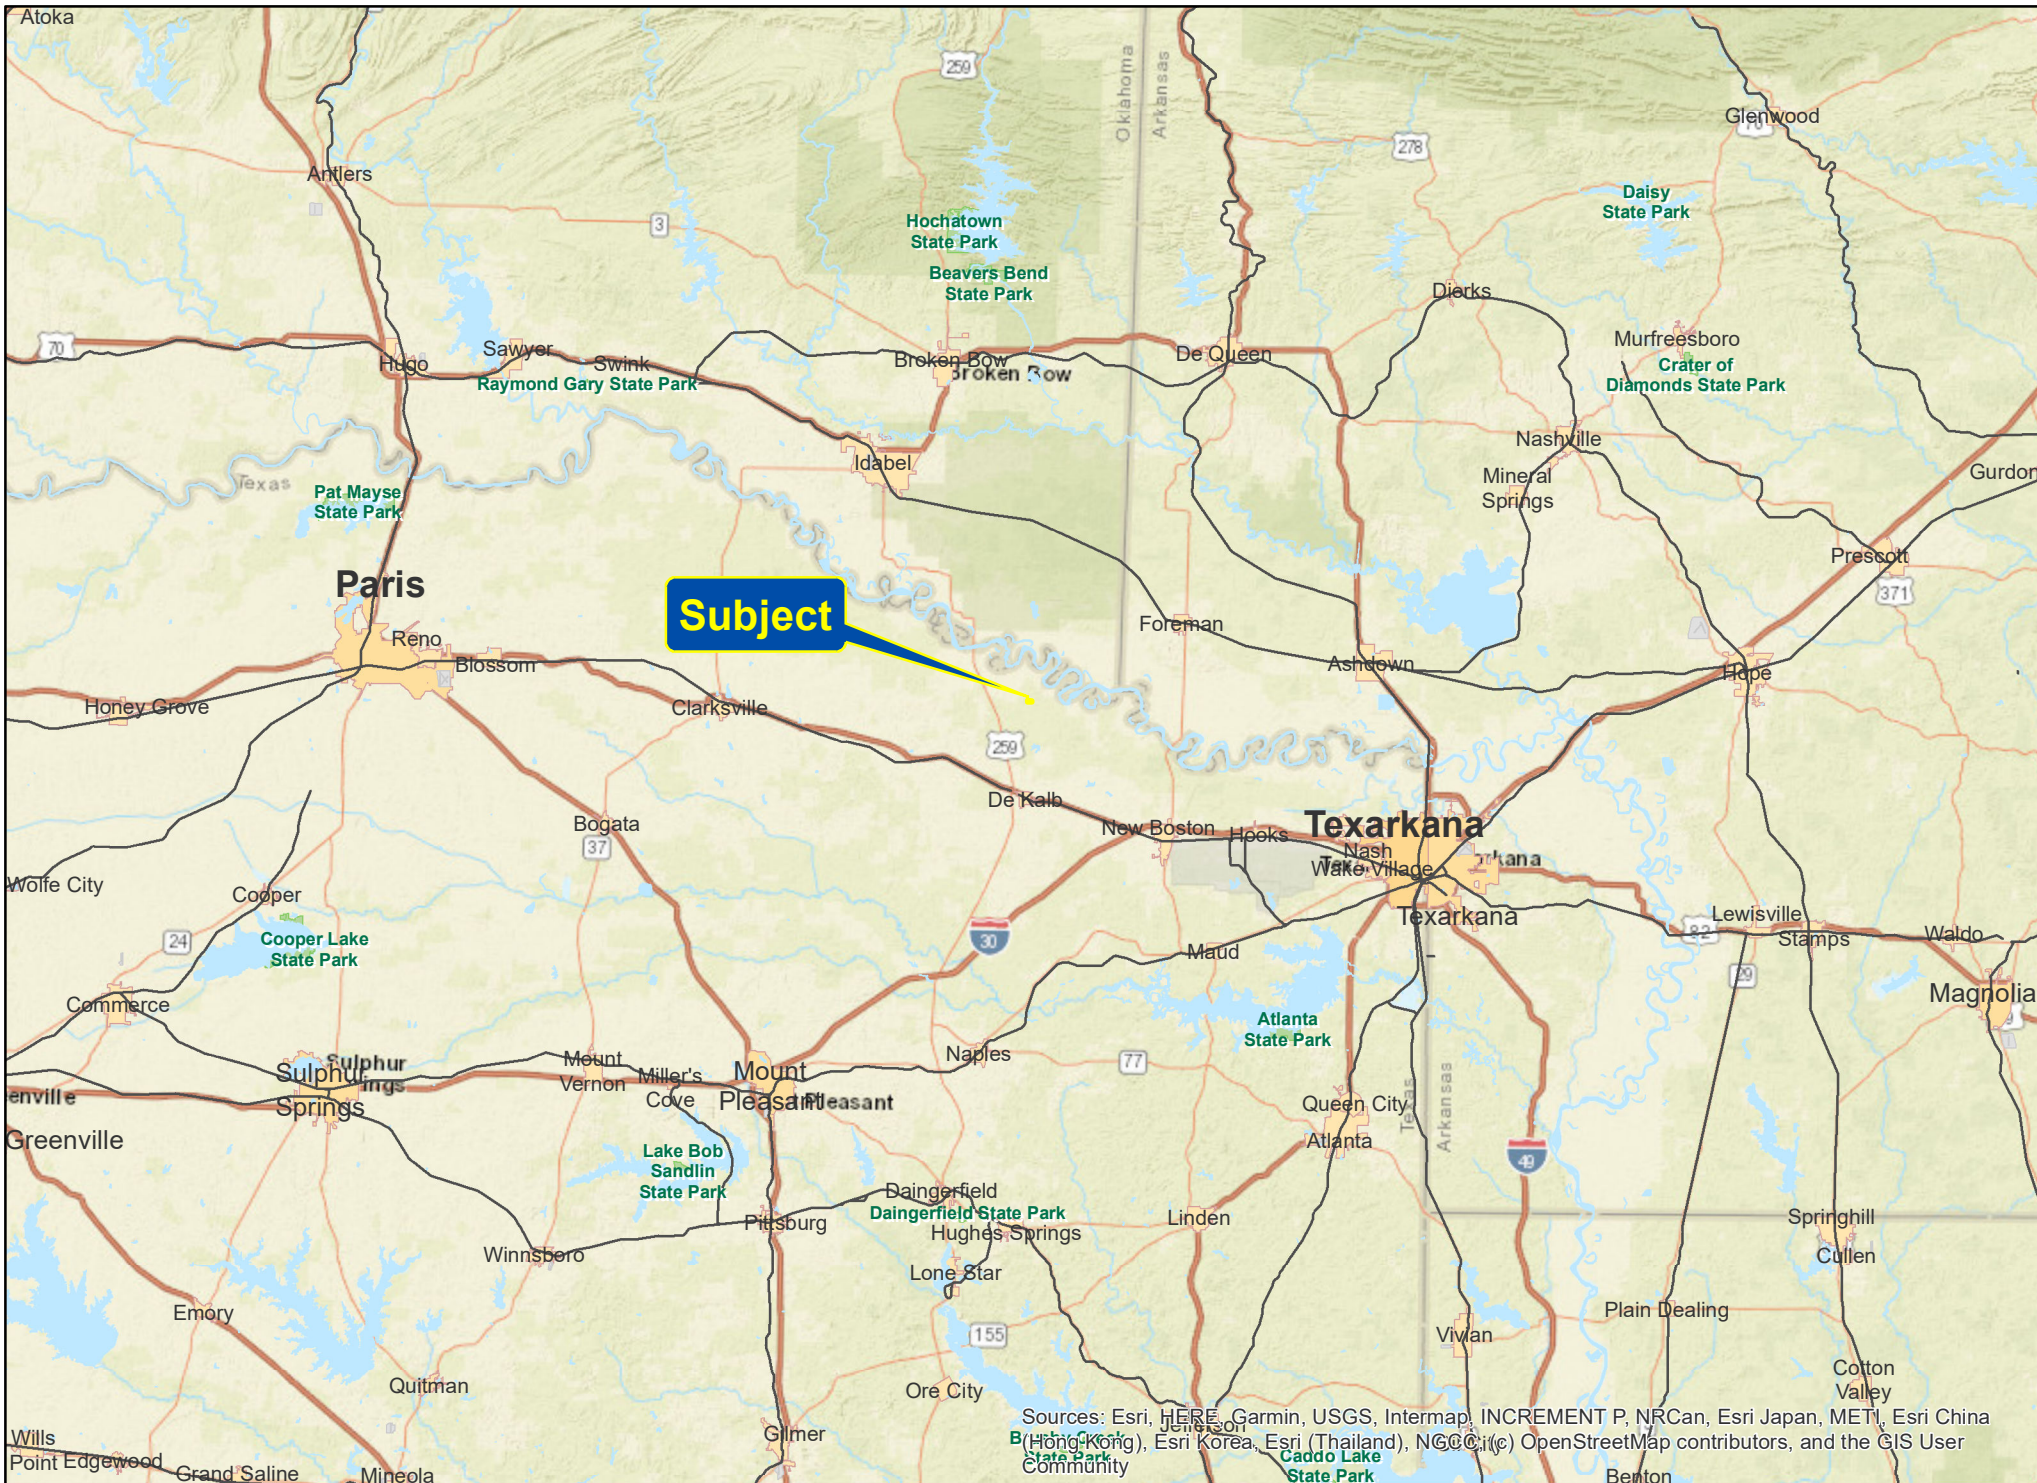

Sources: Esri, HERE, Garmin, USGS, Intermap, INCREMENT P, NRCan, Esri Japan, METI, Esri China (Hong Kong), Esri Korea, Esri (Thailand), NGCC, (c) OpenStreetMap contributors, and the GIS User Community

34 Acres | FM 2735 | Bowie Co., Texas

For illustration purposes only.