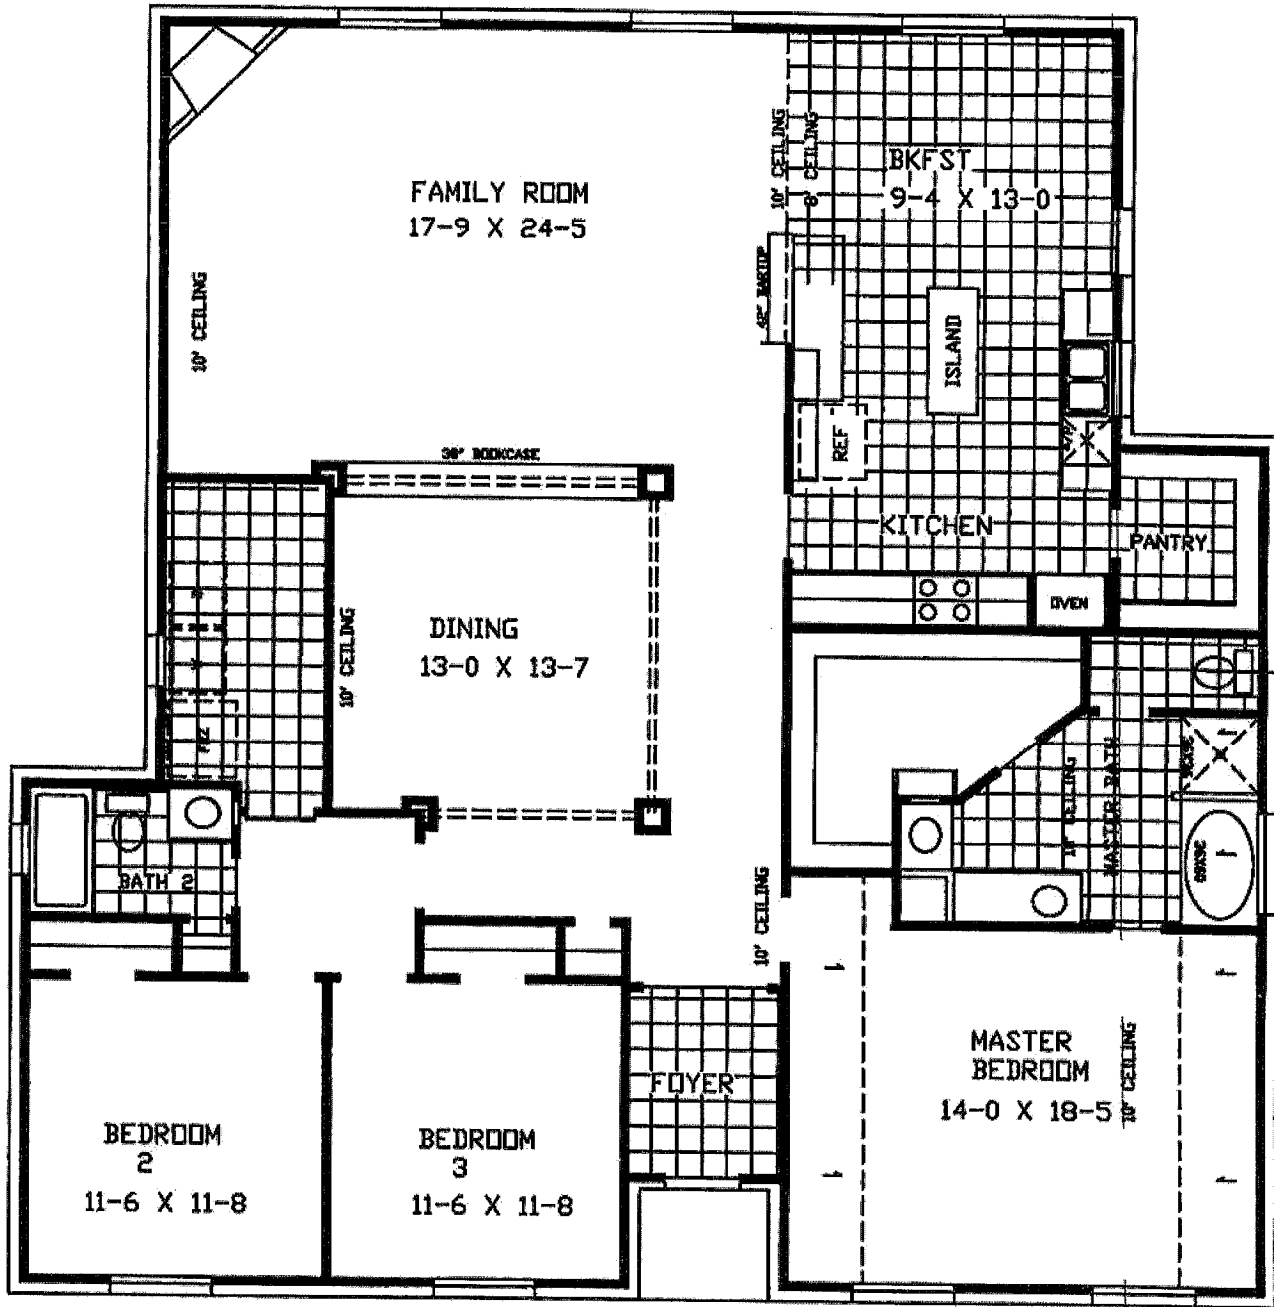

*Cervelle Homes*

*Plan 218*

*2266 sq. ft.*

218 PLAN

2266 SQ. FT.