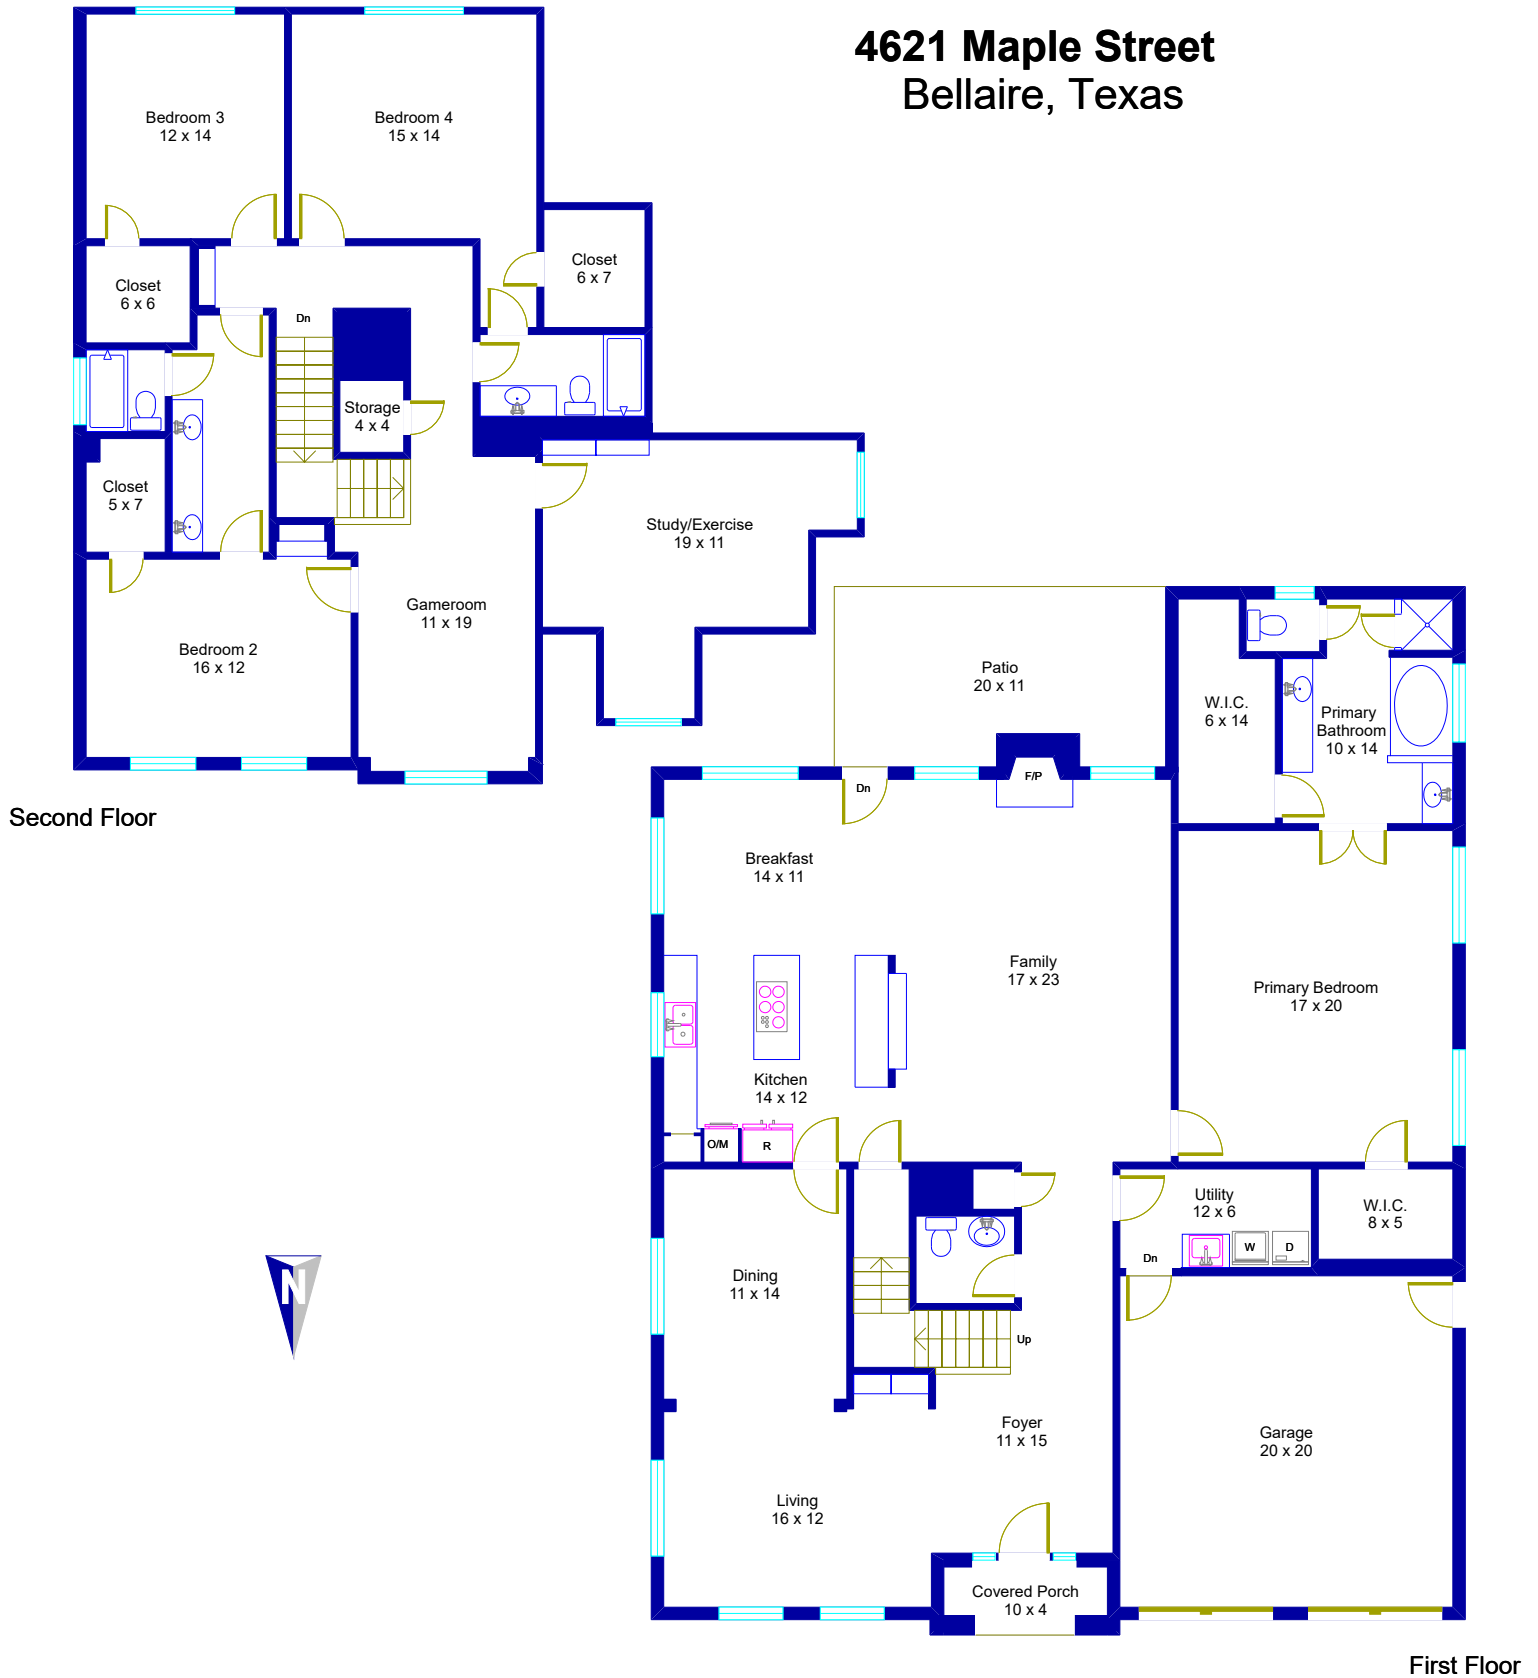

# 4621 Maple Street Bellaire, Texas

© Floor Plan Graphics LLC 2024. This floor plan is an artistic rendering only. All dimensions are approximate. Floor Plan Graphics LLC makes no representation or warranty as to this rendering's accuracy and no measurements or dimensions should be relied upon without independent verification. This floor plan and its respective square footage information and material remain the property of Floor Plan Graphics LLC.