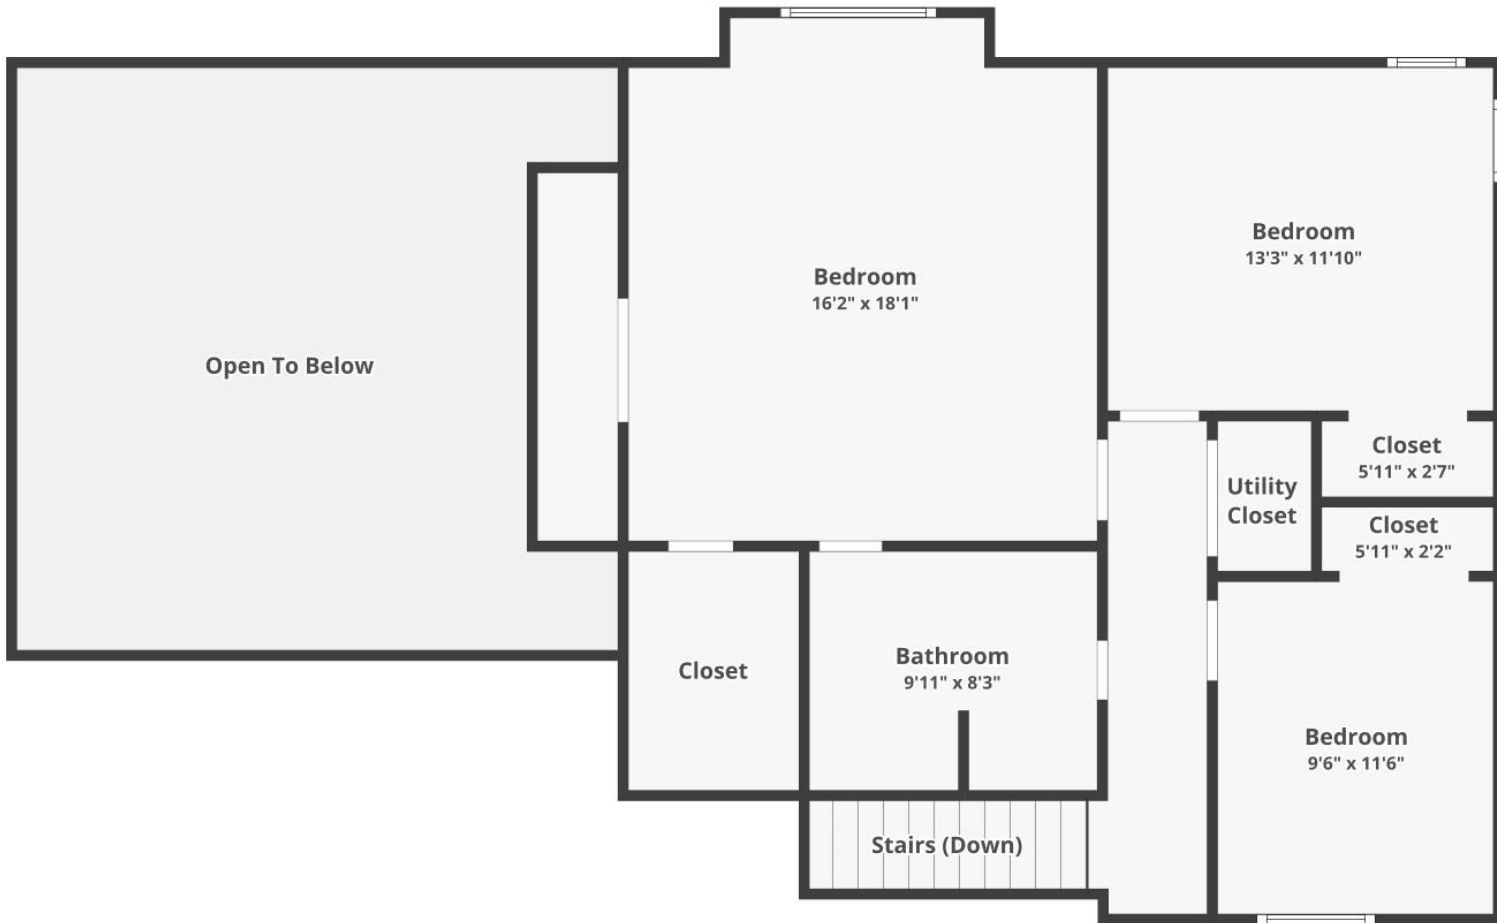

404 Fcr #930, Teague, TX 75860

Floor 2