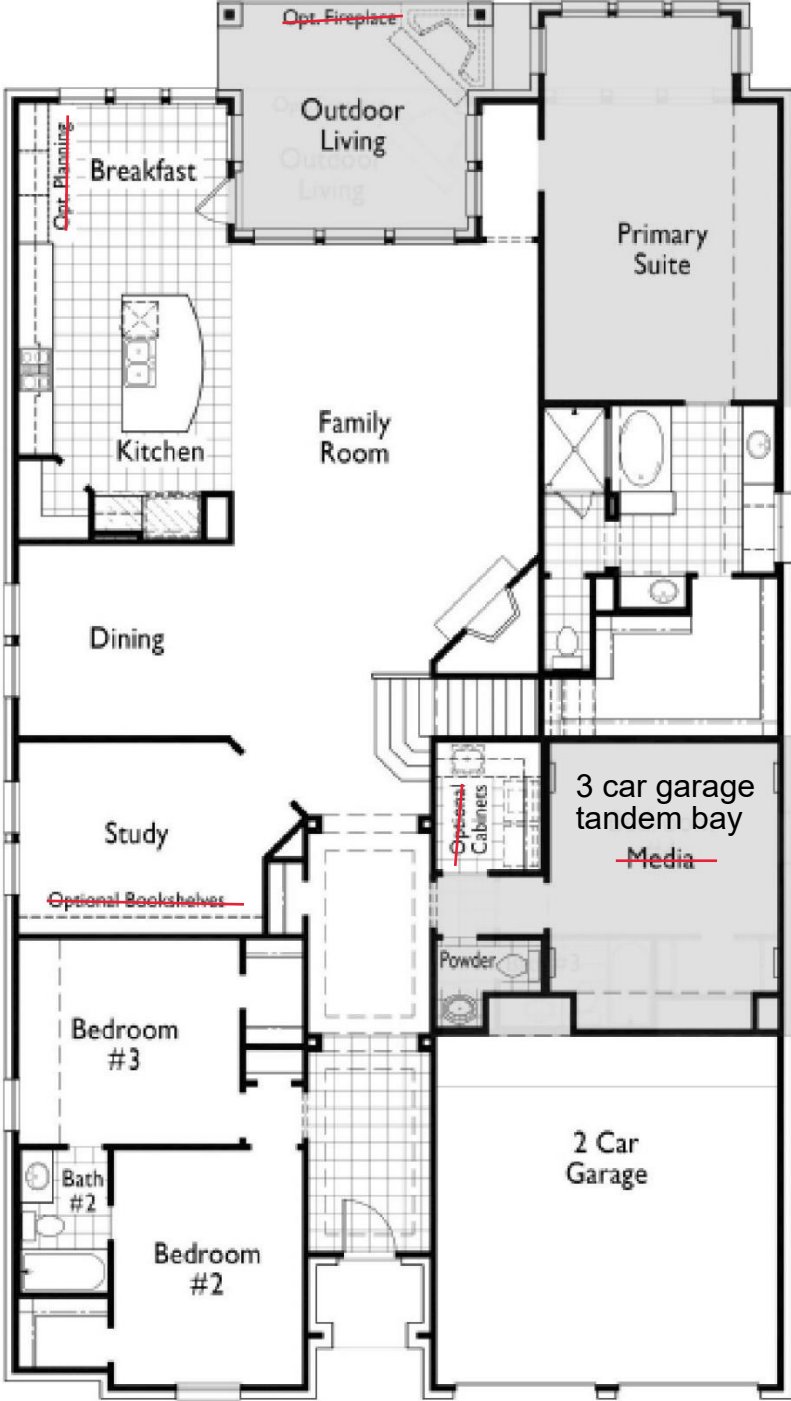

543 Classic Series

Outdoor kitchen

Upstairs 1/2 add on BONUS upgrade adds Game room, Bedroom, Full bath