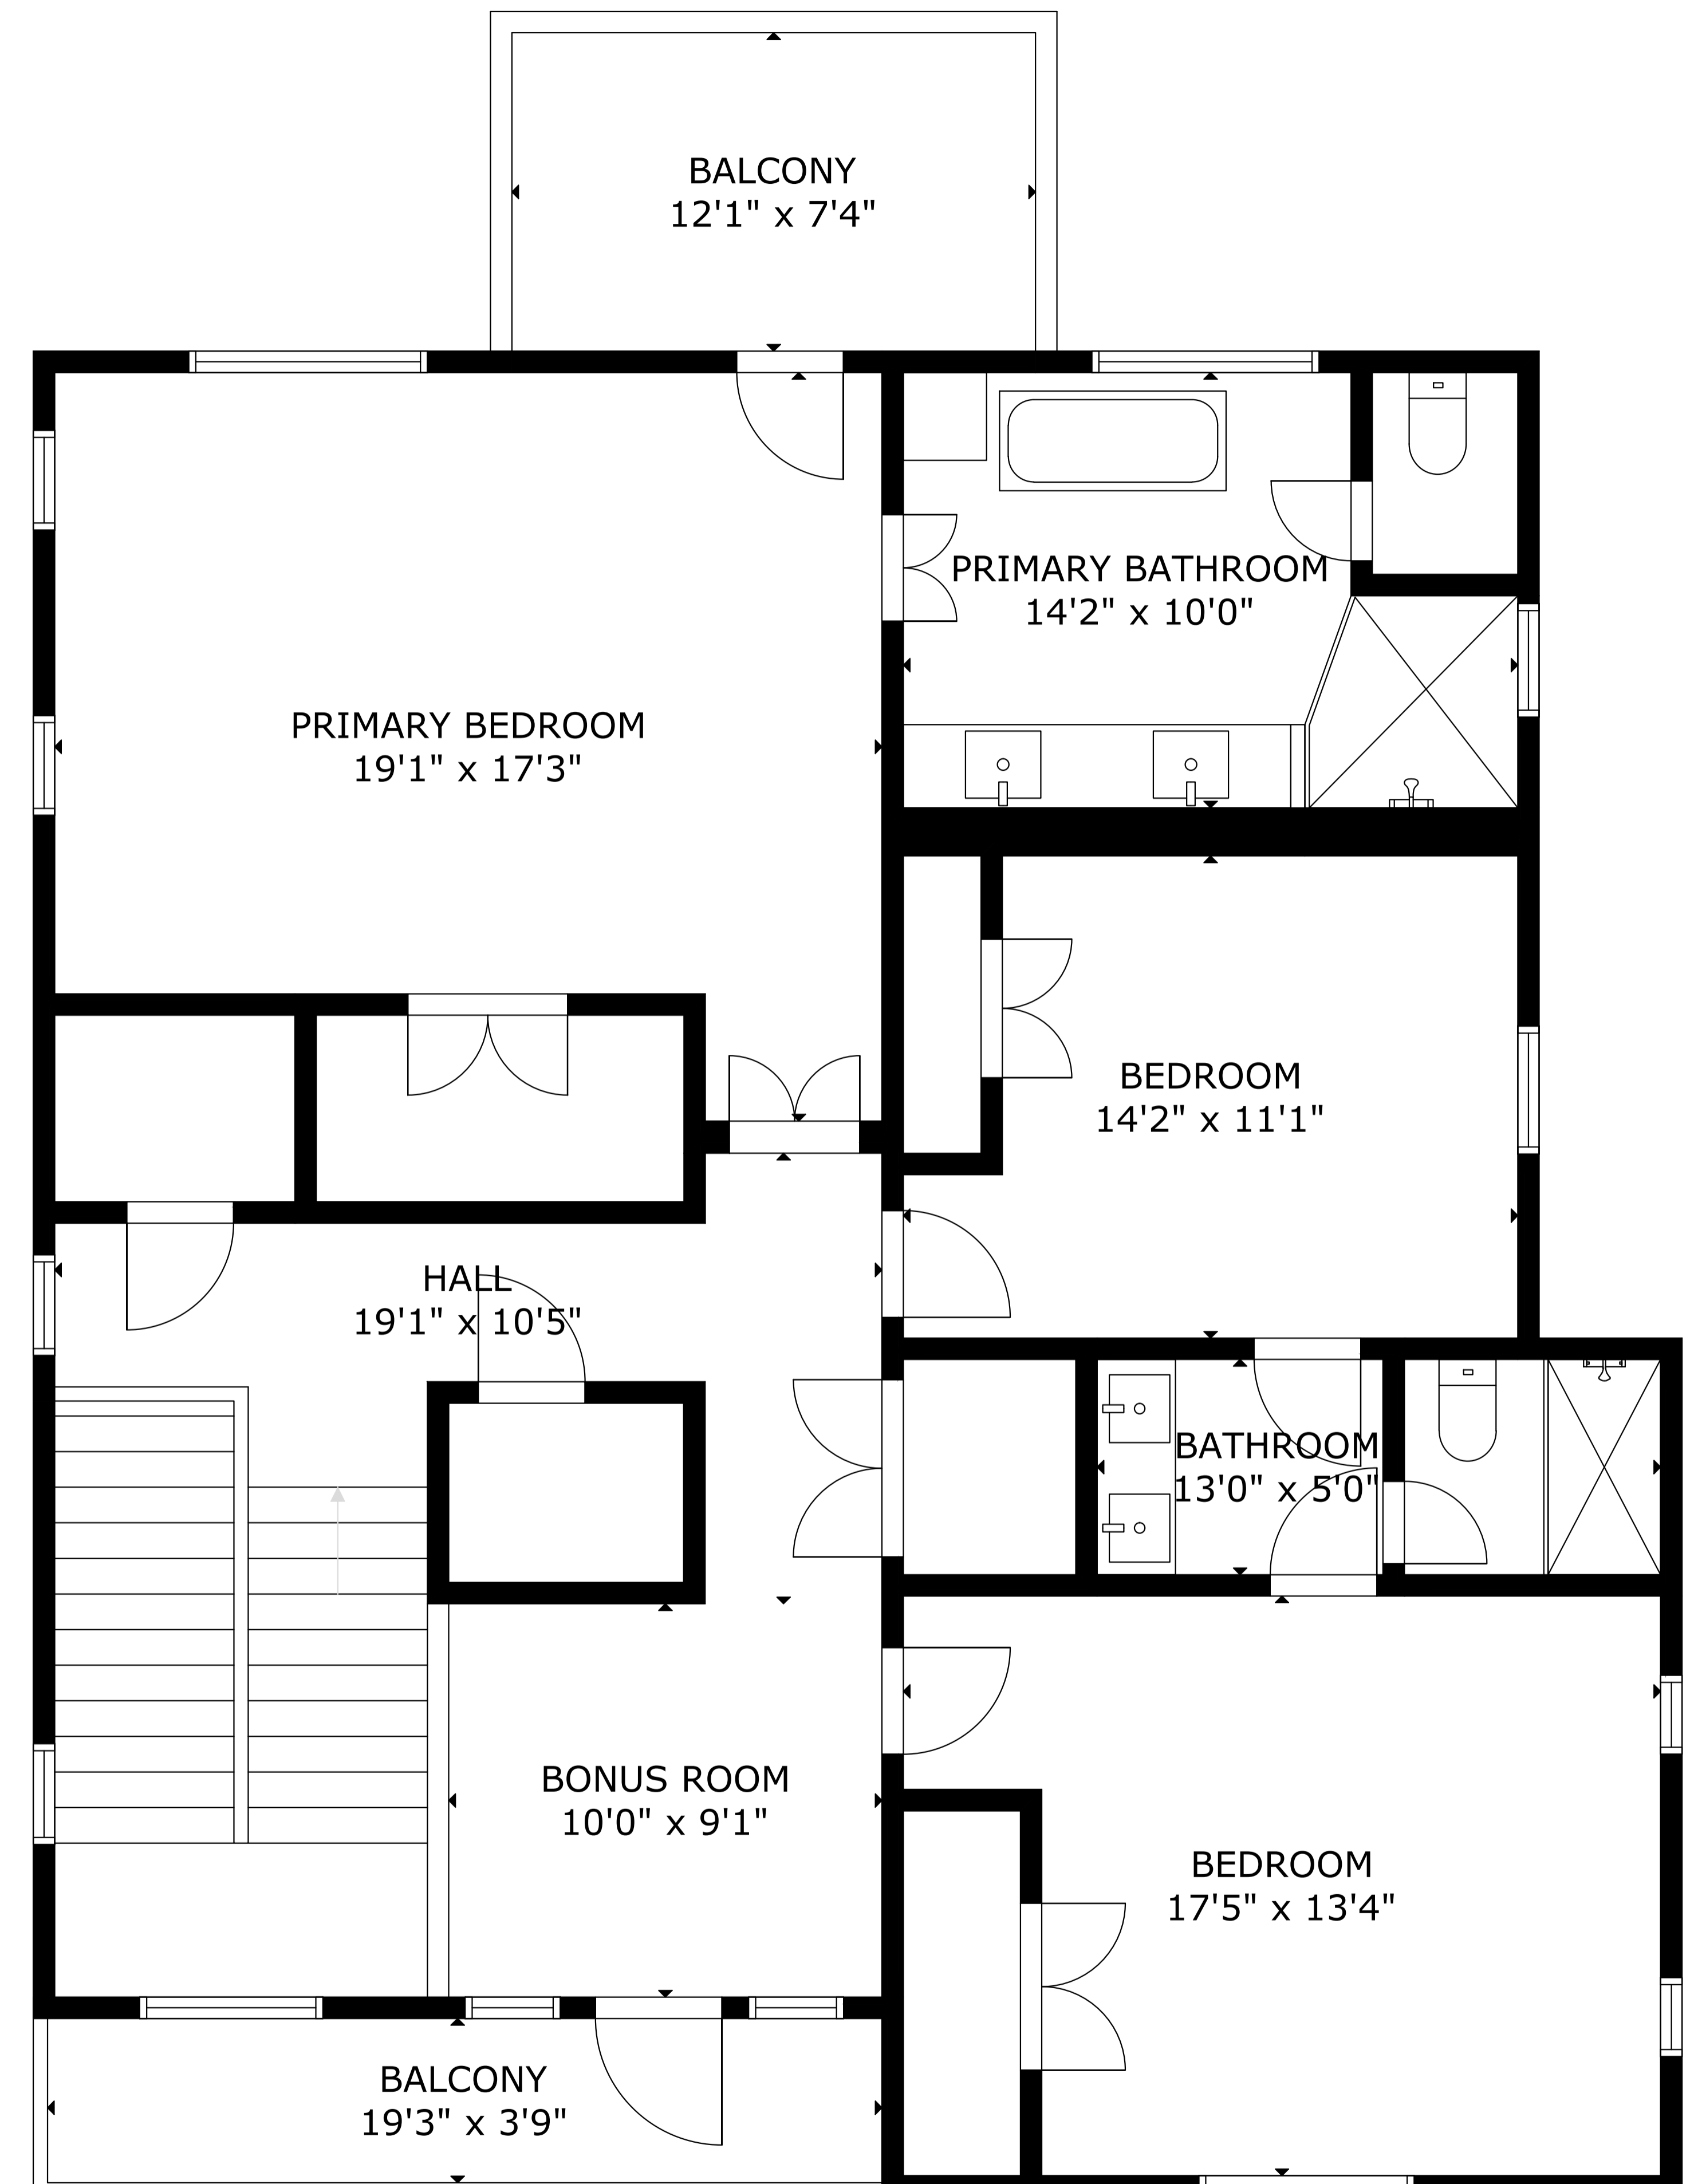

FLOOR 1

FLOOR 2

GROSS INTERNAL AREA
 TOTAL: 2,810 sq.ft
 FLOOR 1: 1,427 sq.ft, FLOOR 2: 1,383 sq.ft
 EXCLUDED AREA: PORCH: 104 sq.ft, BALCONY: 353 sq.ft
 SIZE AND DIMENSIONS ARE APPROXIMATE, ACTUAL MAY VARY