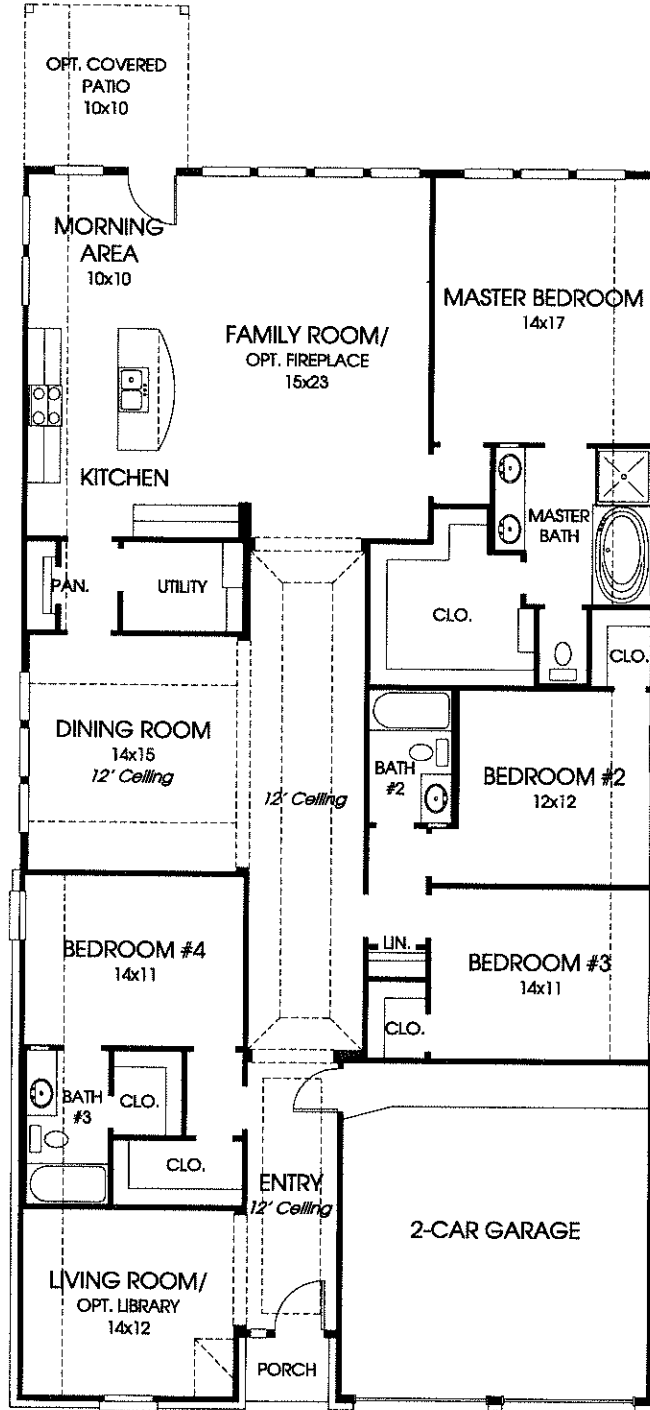

DESIGNS

Design 2589W

This home contains approximately 2,589 square feet and includes four bedrooms and three baths.

Note: Any options listed on this brochure are available at an additional cost.

04/28/2011 • Perry Homes (50' CL.)

PERRY HOMES