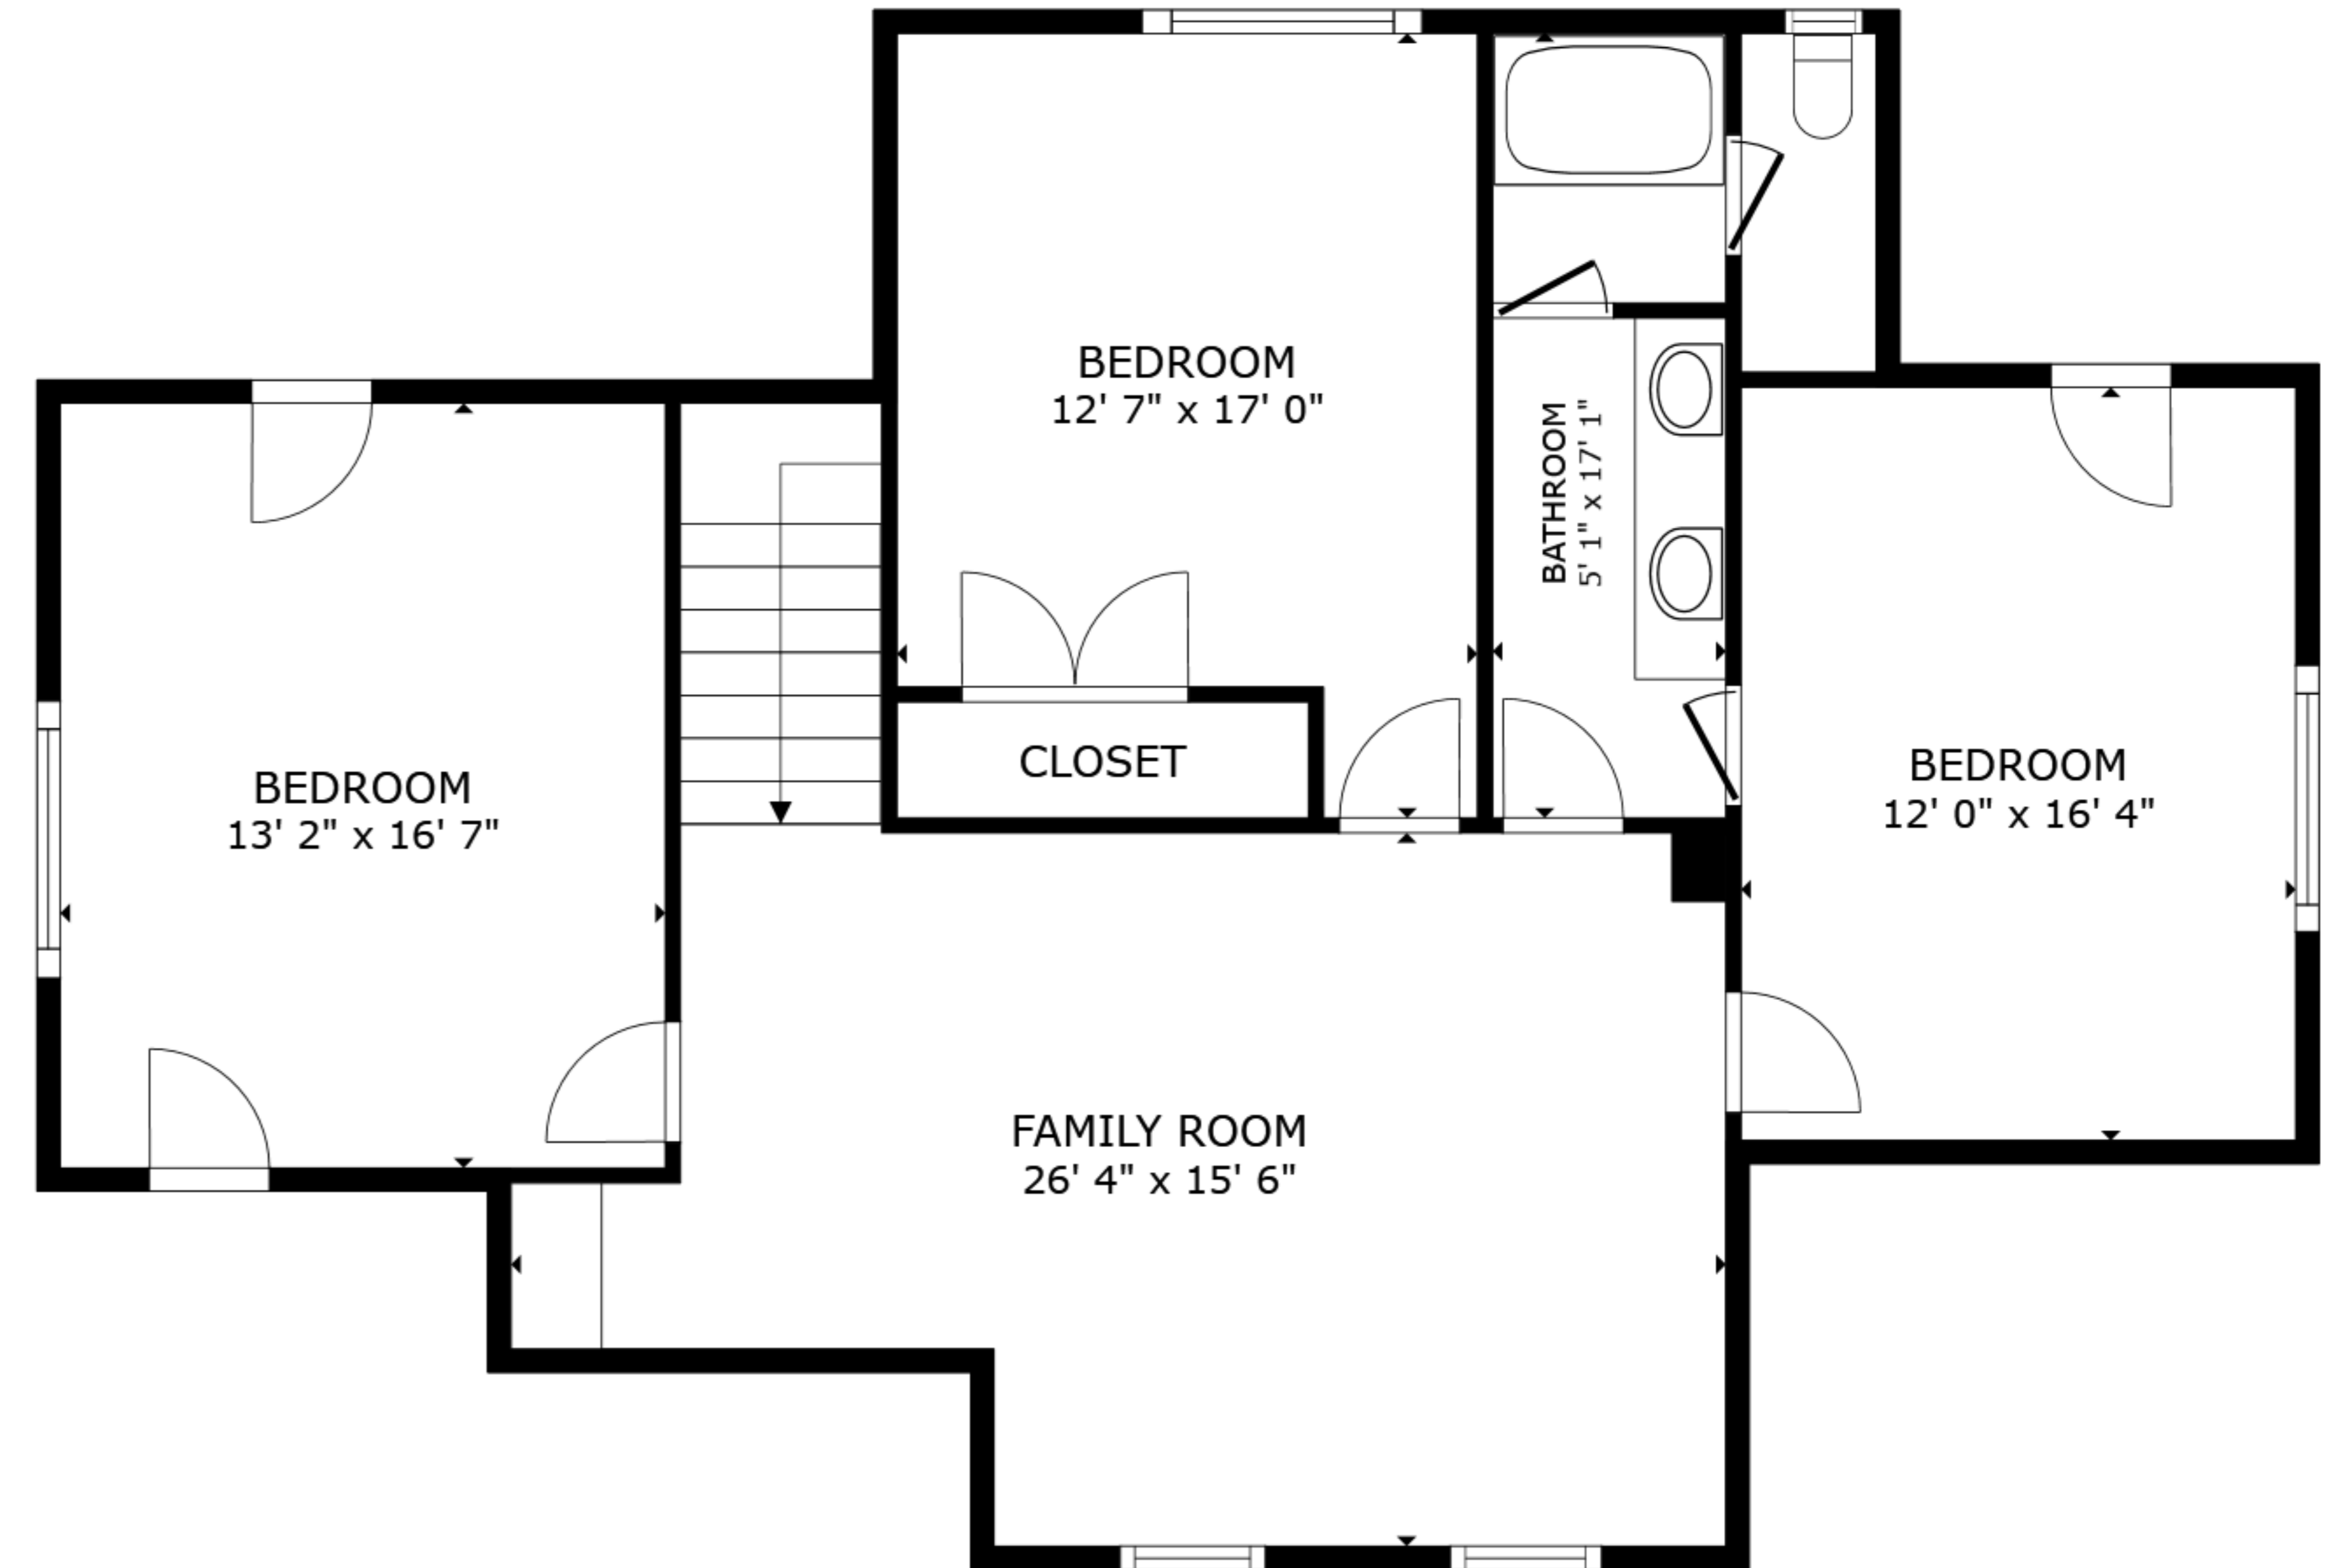

FLOOR 1

FLOOR 2

GROSS INTERNAL AREA
 FLOOR 1 1,913 sq.ft. FLOOR 2 1,142 sq.ft.
 TOTAL : 3,055 sq.ft.

SIZES AND DIMENSIONS ARE APPROXIMATE, ACTUAL MAY VARY.