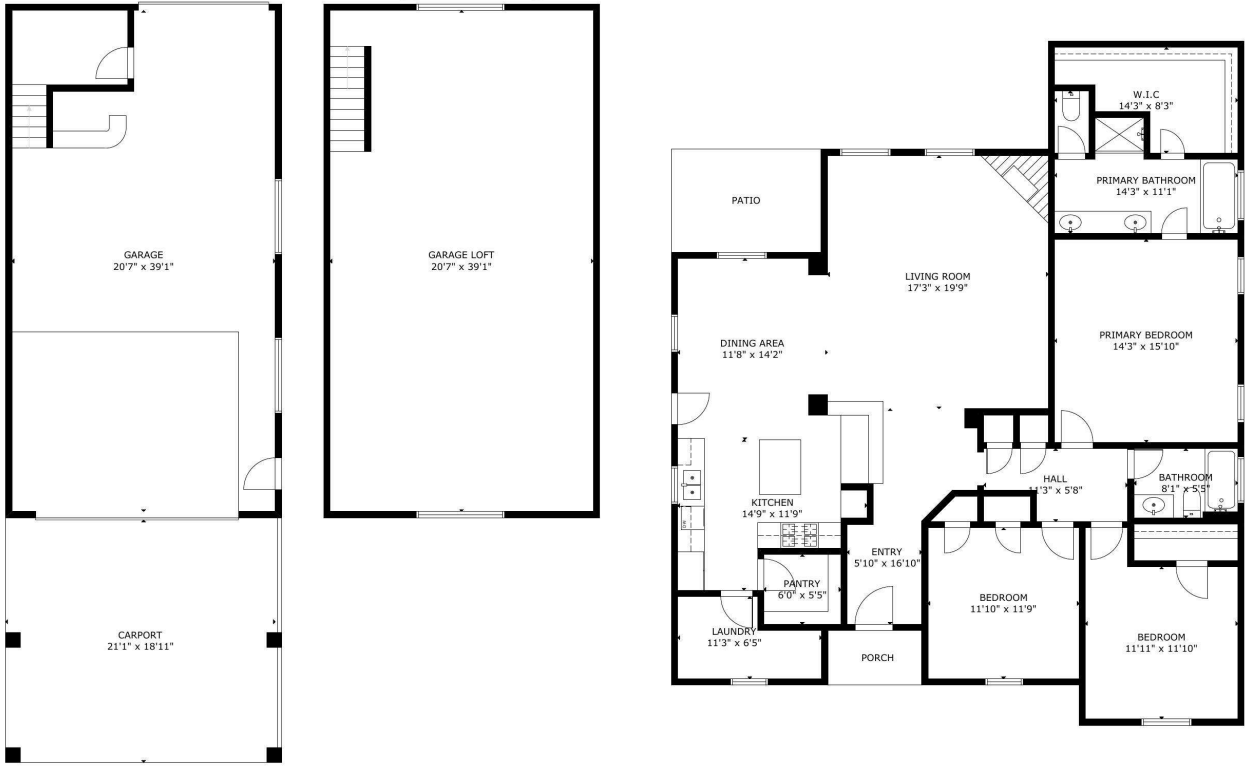

# 2401 Casa Grande Dr, League City, TX, 77573, US

FLOOR 1

GROSS INTERNAL AREA  
TOTAL: 1,813 sq.ft  
FLOOR 1: 1,813 sq.ft  
EXCLUDED AREA: GARAGE: 803 sq.ft, CARPORT: 404 sq.ft, GARAGE LOFT: 803 sq.ft  
SIZE AND DIMENSIONS ARE APPROXIMATE, ACTUAL MAY VARY