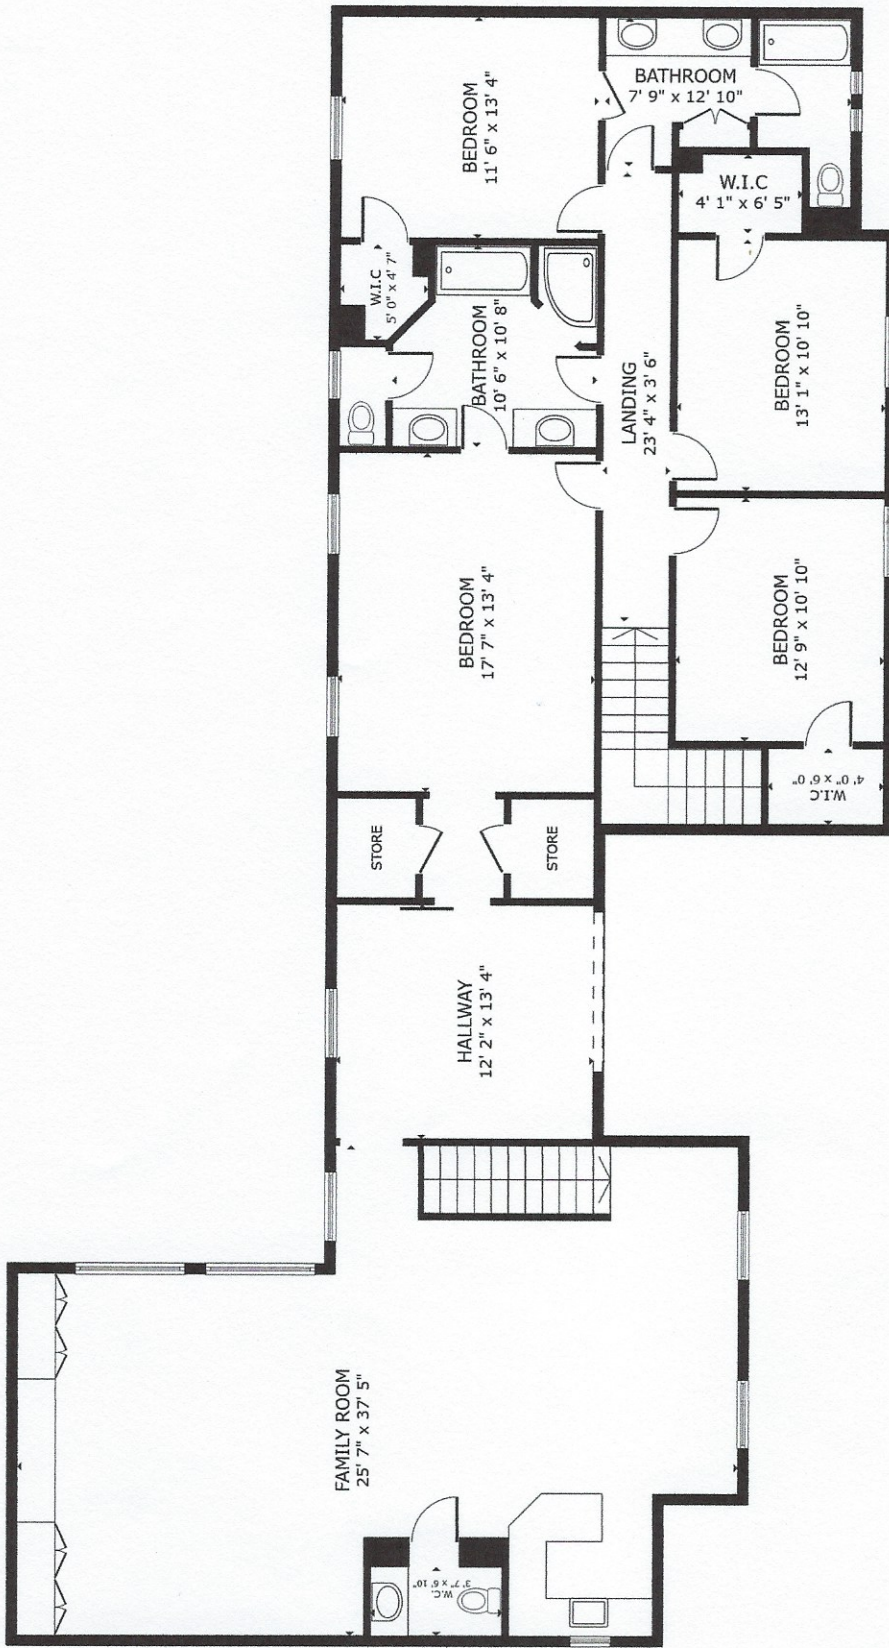

FLOOR 1

GROSS INTERNAL AREA
 FLOOR 1 2,852 sq.ft. FLOOR 2 2,201 sq.ft.
 EXCLUDED AREAS : GARAGE 420 sq.ft. PATIO 179 sq.ft.
 TOTAL : 5,053 sq.ft.
 SIZES AND DIMENSIONS ARE APPROXIMATE, ACTUAL MAY VARY.

FLOOR 2

GROSS INTERNAL AREA
 FLOOR 1 2,852 sq.ft. FLOOR 2 2,201 sq.ft.
 EXCLUDED AREAS : GARAGE 420 sq.ft. PATIO 179 sq.ft.
 TOTAL : 5,053 sq.ft.
 SIZES AND DIMENSIONS ARE APPROXIMATE, ACTUAL MAY VARY.