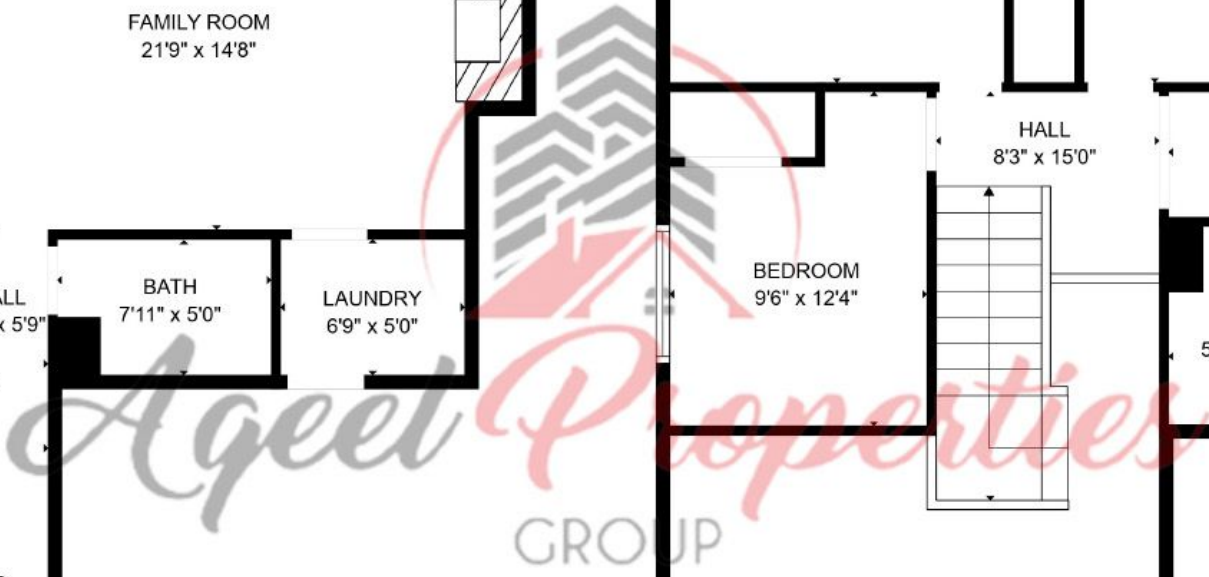

1306 Valley Landing Dr, Katy, TX 77450, USA

FLOOR 1

FLOOR 2

1306 Valley Landing Dr, Katy, TX 77450,

Ageel Properties
GROUP

FLOOR 2

1306 Valley Landing Dr, Katy, TX 77450, USA

FLOOR 1