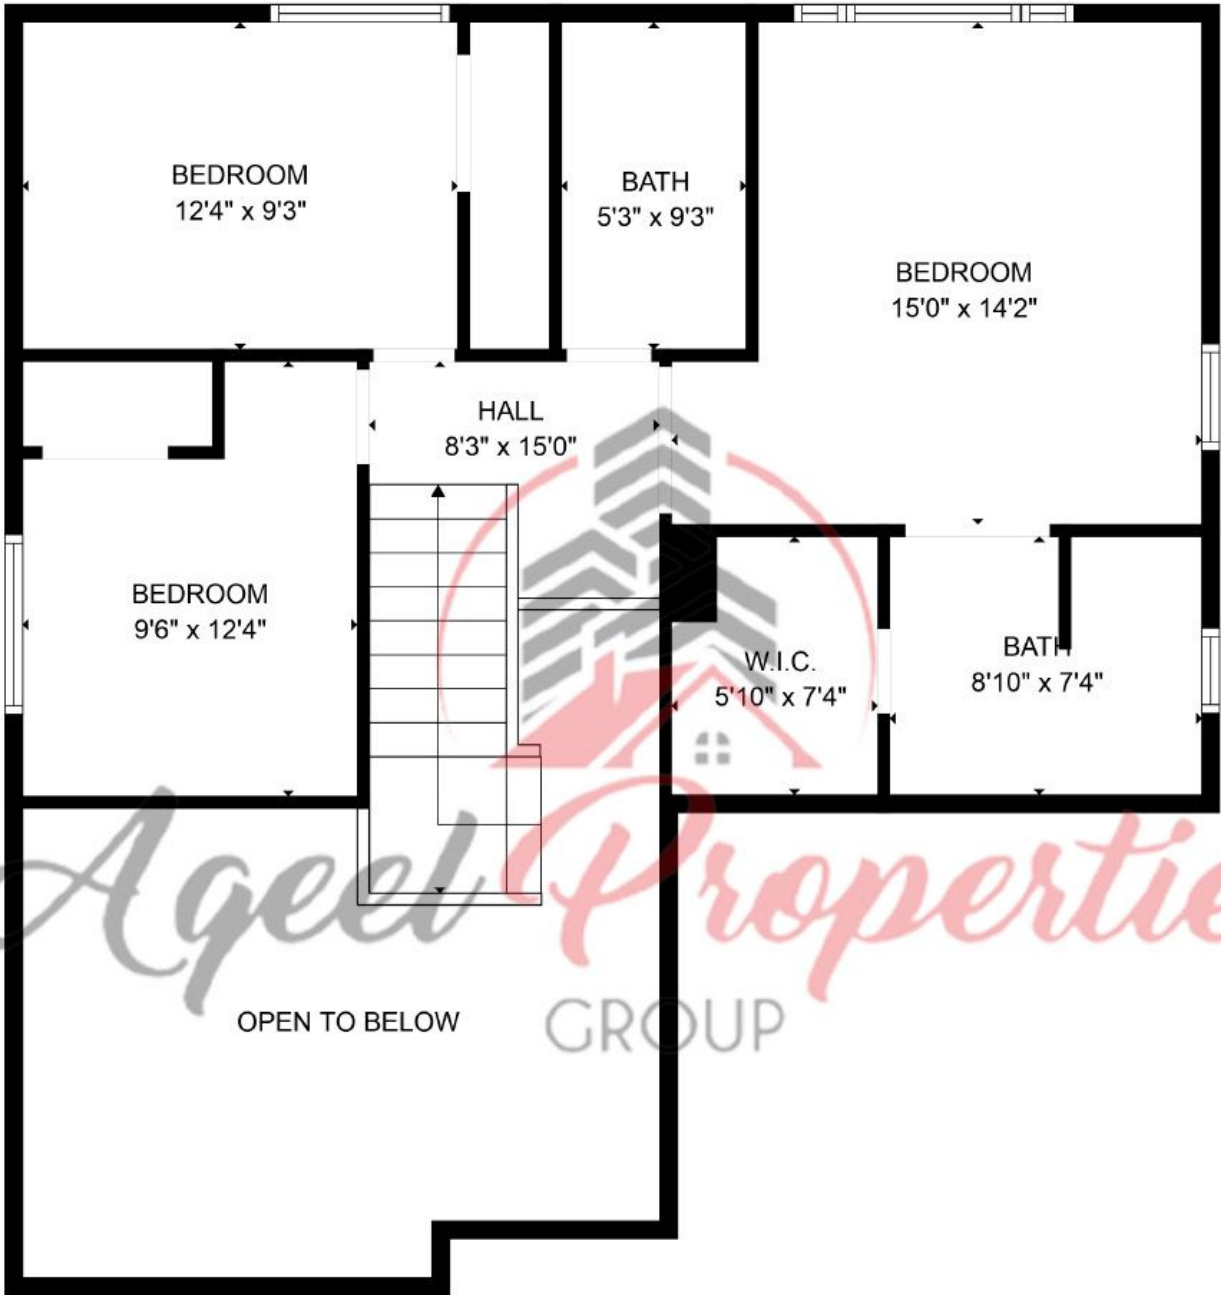

1306 Valley Landing Dr, Katy, TX 77450, USA

FLOOR 1

FLOOR 2

1306 Valley Landing Dr, Katy, TX 77450,

Ageel Properties
GROUP

FLOOR 2

1306 Valley Landing Dr, Katy, TX 77450, USA

FLOOR 1