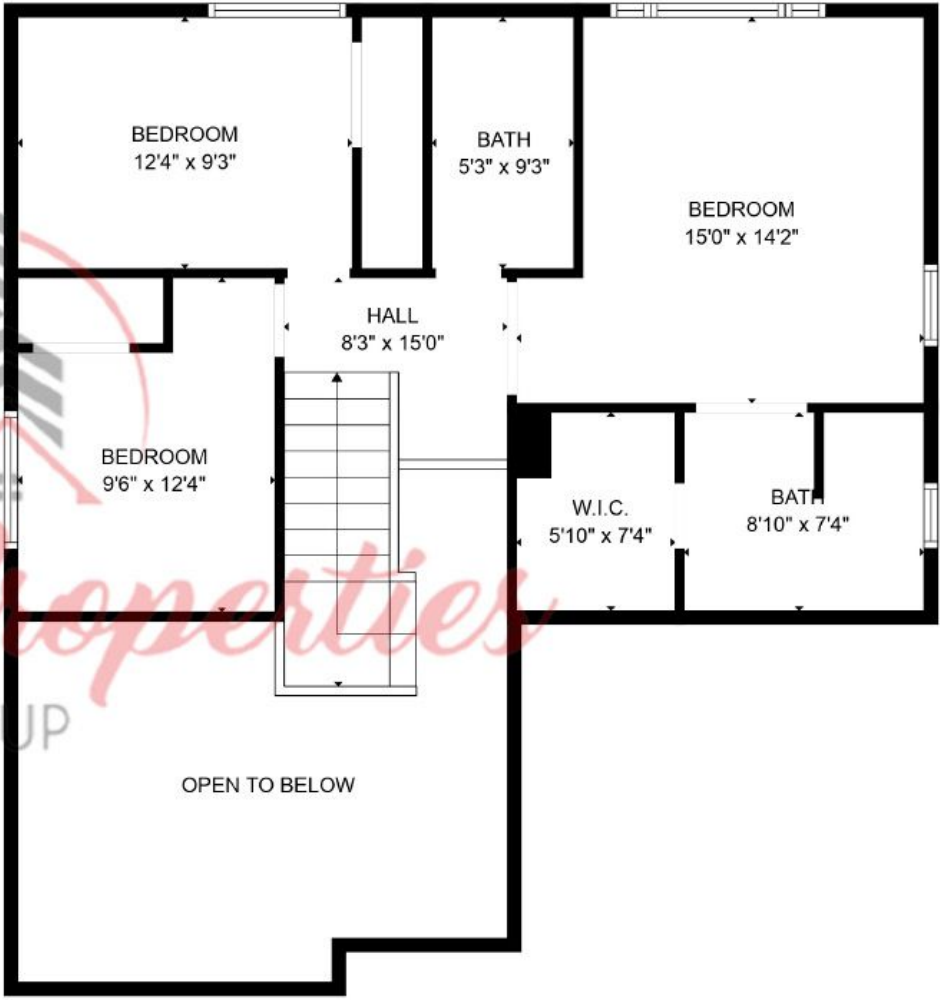

1306 Valley Landing Dr, Katy, TX 77450, USA

FLOOR 1

FLOOR 2

1306 Valley Landing Dr, Katy, TX 77450,

Ageel Properties
GROUP

FLOOR 2

1306 Valley Landing Dr, Katy, TX 77450, USA

FLOOR 1