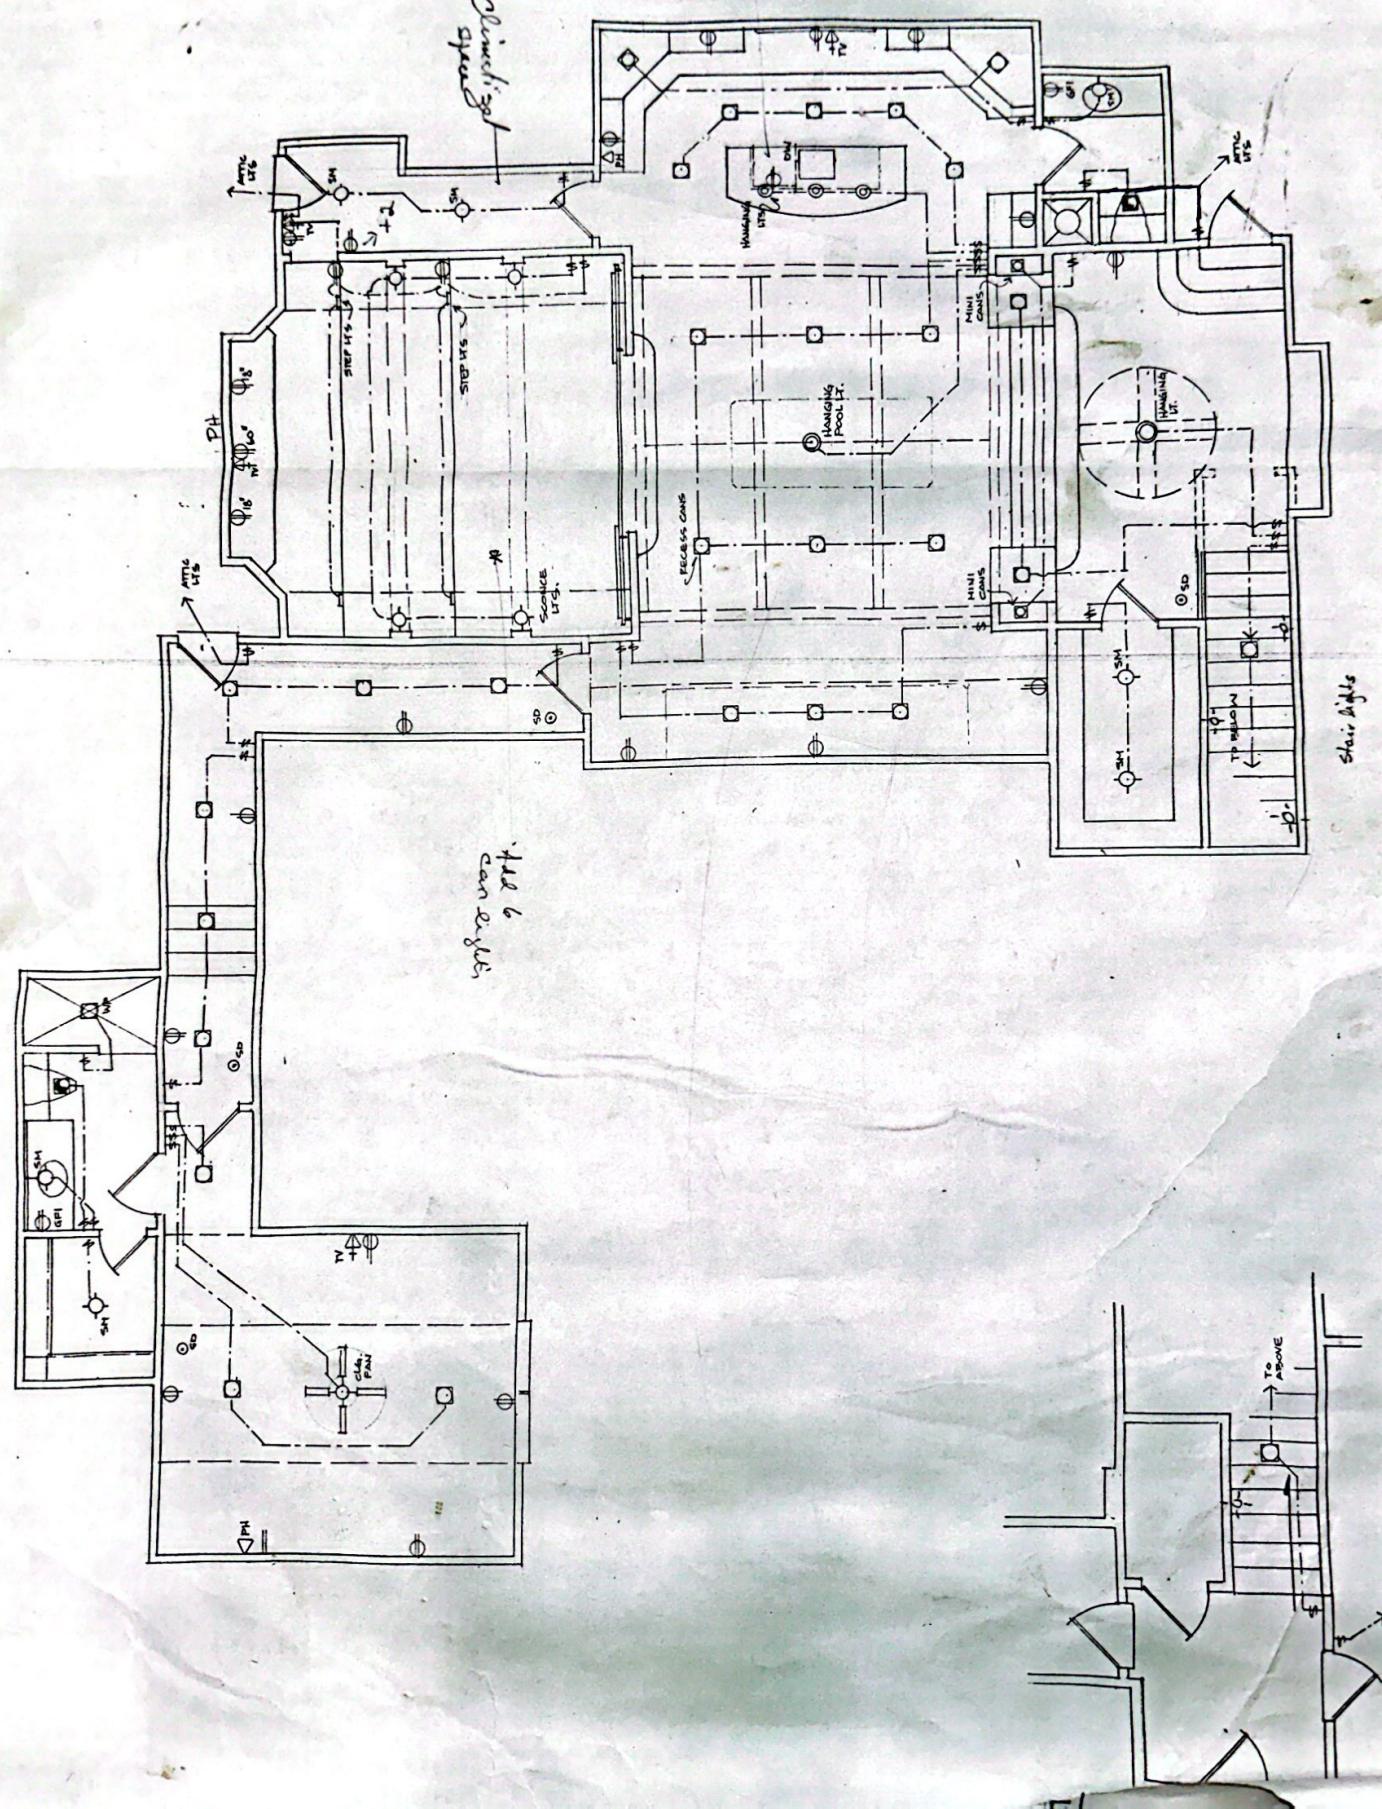

← lens has
← microscope
* No diagrams
← main hall

Church's
apart

Hall &
can eyes

Stair lights

1357.25 SQ. FT.