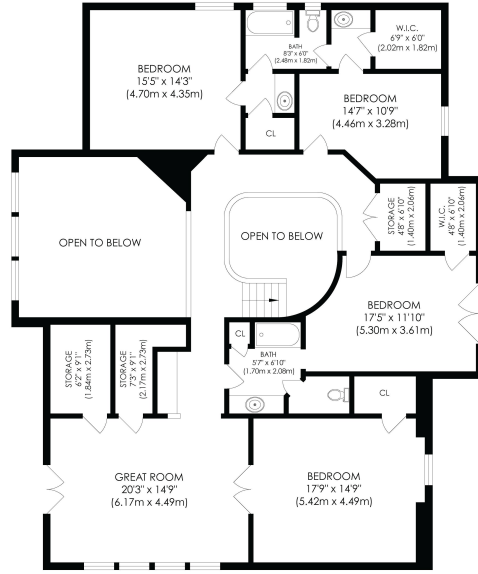

MAIN LEVEL

SECOND LEVEL

FLOOR PLAN AREA 4,412 sq.ft.

APPROXIMATE SQUARE FOOTAGE
 ALL DRAWINGS ARE FOR ILLUSTRATIVE PURPOSES ONLY

13715 WEST DOMINION FALLS LANE, HUMBLE, TX 77396

First Floor

MAIN LEVEL

FLOOR PLAN AREA 2,419 sq.ft.

APPROXIMATE SQUARE FOOTAGE
 ALL DRAWINGS ARE FOR ILLUSTRATIVE PURPOSES ONLY

13715 WEST DOMINION FALLS LANE, HUMBLE, TX 77396

Second Floor

SECOND LEVEL

FLOOR PLAN AREA 1,993 sq.ft.

APPROXIMATE SQUARE FOOTAGE
 ALL DRAWINGS ARE FOR ILLUSTRATIVE PURPOSES ONLY