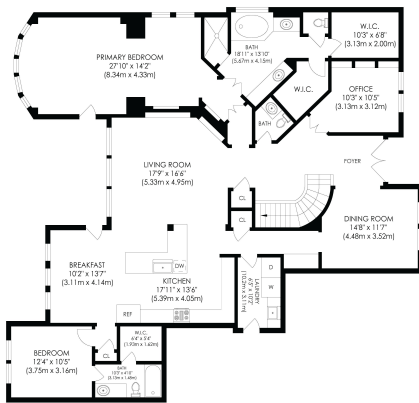

MAIN LEVEL

SECOND LEVEL

FLOOR PLAN AREA 4,412 sq.ft.

APPROXIMATE SQUARE FOOTAGE
 ALL DRAWINGS ARE FOR ILLUSTRATIVE PURPOSES ONLY

13715 WEST DOMINION FALLS LANE, HUMBLE, TX 77396

First Floor

MAIN LEVEL

FLOOR PLAN AREA 2,419 sq.ft.

APPROXIMATE SQUARE FOOTAGE
 ALL DRAWINGS ARE FOR ILLUSTRATIVE PURPOSES ONLY

13715 WEST DOMINION FALLS LANE, HUMBLE, TX 77396

Second Floor

SECOND LEVEL

FLOOR PLAN AREA 1,993 sq.ft.

APPROXIMATE SQUARE FOOTAGE
 ALL DRAWINGS ARE FOR ILLUSTRATIVE PURPOSES ONLY