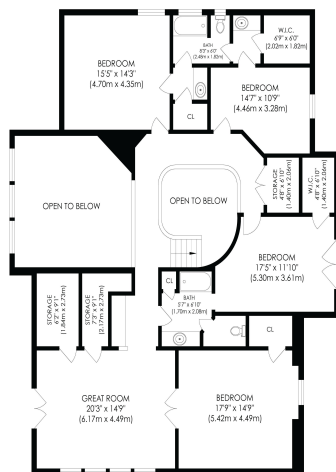

MAIN LEVEL

SECOND LEVEL

FLOOR PLAN AREA 4,412 sq.ft.

APPROXIMATE SQUARE FOOTAGE
 ALL DRAWINGS ARE FOR ILLUSTRATIVE PURPOSES ONLY

13715 WEST DOMINION FALLS LANE, HUMBLE, TX 77396

First Floor

MAIN LEVEL

FLOOR PLAN AREA 2,419 sq.ft.

APPROXIMATE SQUARE FOOTAGE
 ALL DRAWINGS ARE FOR ILLUSTRATIVE PURPOSES ONLY

13715 WEST DOMINION FALLS LANE, HUMBLE, TX 77396

Second Floor

SECOND LEVEL

FLOOR PLAN AREA 1,993 sq.ft.

APPROXIMATE SQUARE FOOTAGE
 ALL DRAWINGS ARE FOR ILLUSTRATIVE PURPOSES ONLY