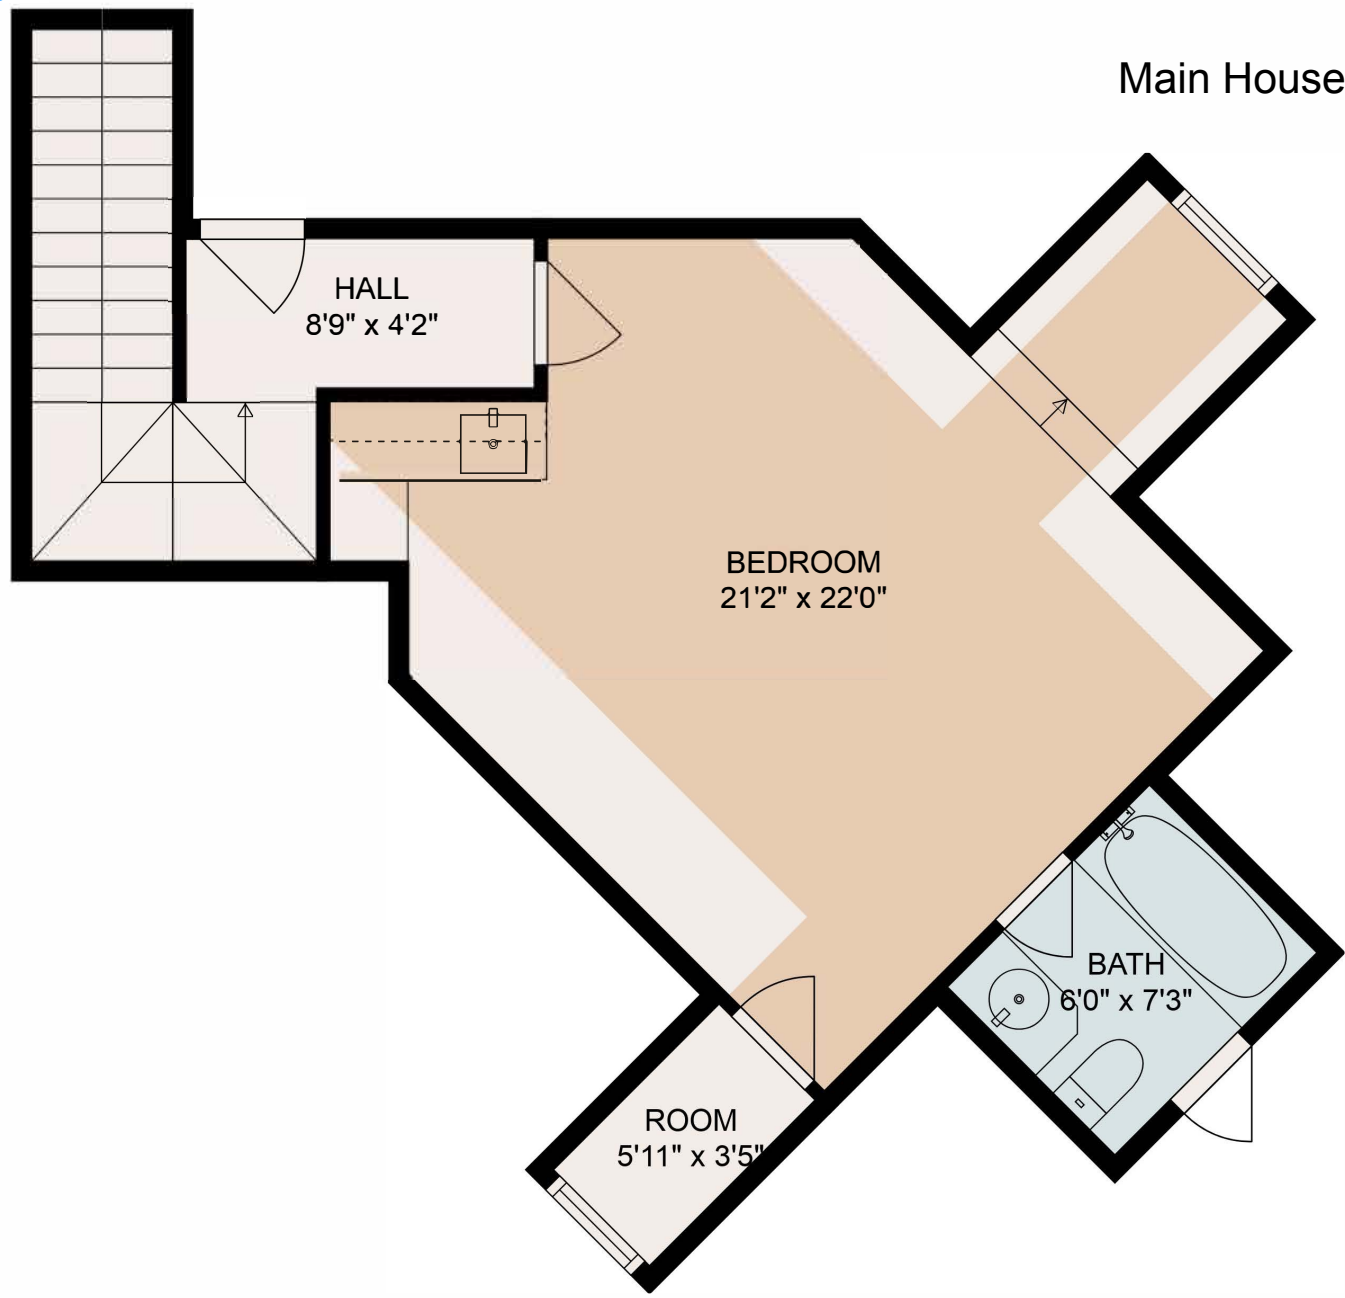

Main House First Floor

<i>JEM</i>	<i>SGM</i>
02/29/24	02/29/24
4:35 PM CST	1:26 PM CST
dotloop verified	dotloop verified

SIZES AND DIMENSIONS ARE APPROXIMATE. ACTUAL MAY VARY.

Main House Second Floor

SIZES AND DIMENSIONS ARE APPROXIMATE. ACTUAL MAY VARY.

 02/29/24 4:35 PM CST dotloop verified	 02/29/24 1:26 PM CST dotloop verified
--	--

FLOOR 1

Guest House

FLOOR 2

Guest House First Floor

SIZES AND DIMENSIONS ARE APPROXIMATE. ACTUAL MAY VARY.

 02/29/24 4:35 PM CST dotloop verified	 02/29/24 1:26 PM CST dotloop verified
--	--

Guest House Second Floor

SIZES AND DIMENSIONS ARE APPROXIMATE. ACTUAL MAY VARY.

 02/29/24 4:35 PM CST dotloop verified	 02/29/24 1:26 PM CST dotloop verified
--	--