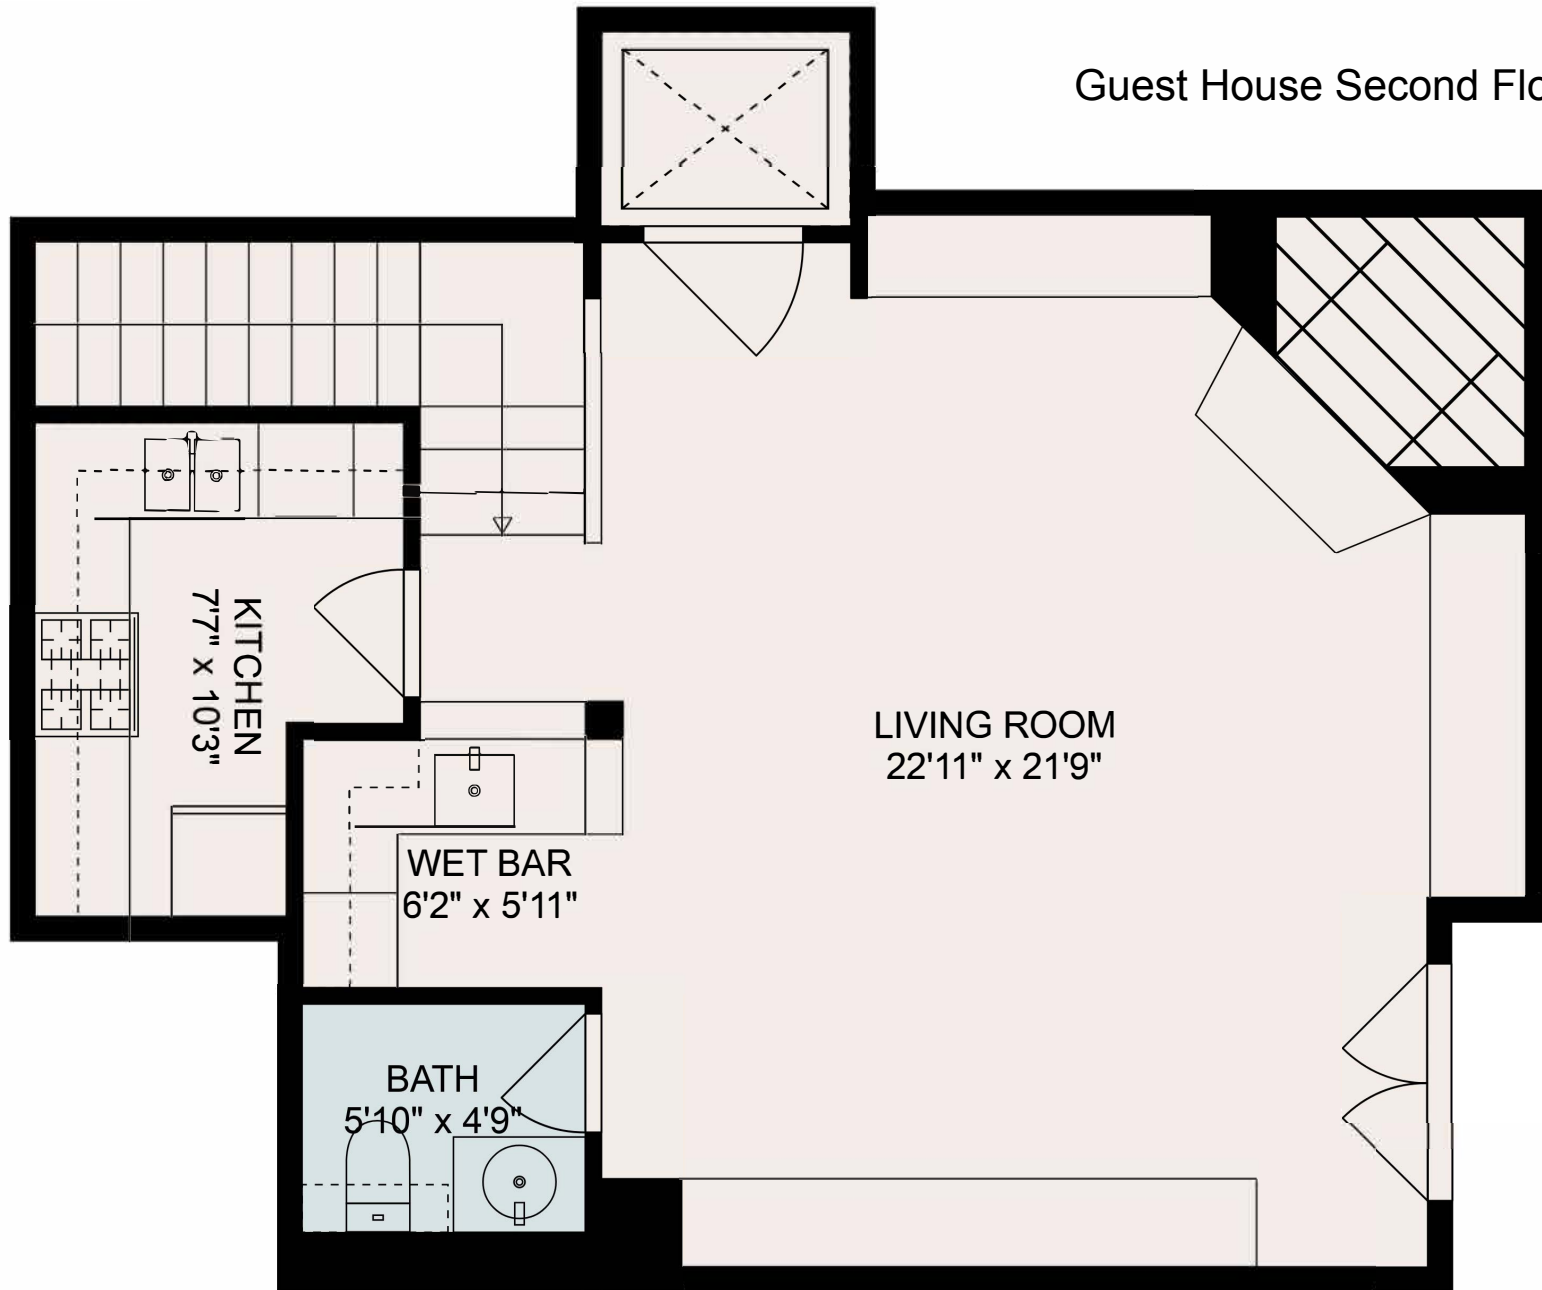

Main House First Floor

<i>JEM</i>	<i>SGM</i>
02/29/24	02/29/24
4:35 PM CST	1:26 PM CST
dotloop verified	dotloop verified

SIZES AND DIMENSIONS ARE APPROXIMATE. ACTUAL MAY VARY.

Main House Second Floor

SIZES AND DIMENSIONS ARE APPROXIMATE. ACTUAL MAY VARY.

 02/29/24 4:35 PM CST dotloop verified	 02/29/24 1:26 PM CST dotloop verified
--	--

FLOOR 1

Guest House

FLOOR 2

Guest House First Floor

SIZES AND DIMENSIONS ARE APPROXIMATE. ACTUAL MAY VARY.

 02/29/24 4:35 PM CST dotloop verified	 02/29/24 1:26 PM CST dotloop verified
--	--

Guest House Second Floor

SIZES AND DIMENSIONS ARE APPROXIMATE. ACTUAL MAY VARY.

 02/29/24 4:35 PM CST dotloop verified	 02/29/24 1:26 PM CST dotloop verified
--	--