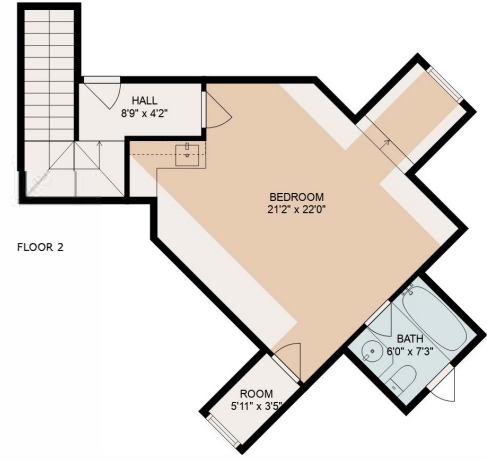

Provided by seller as a courtesy to any potential buyer & not verified by Laura Powers Property Group.
For information only. Buyer to independently verify all square footages.

Seller: *James E. Mathis*

Seller: *Shelley G. Mathis*

dotloop verified
02/29/24 1:26 PM CST
MH9T-Q1A3-WZUN-4WXK

Buyer: _____

Buyer: _____

37613 Tournament Lane Main House

SIZES AND DIMENSIONS ARE APPROXIMATE. ACTUAL MAY VARY.