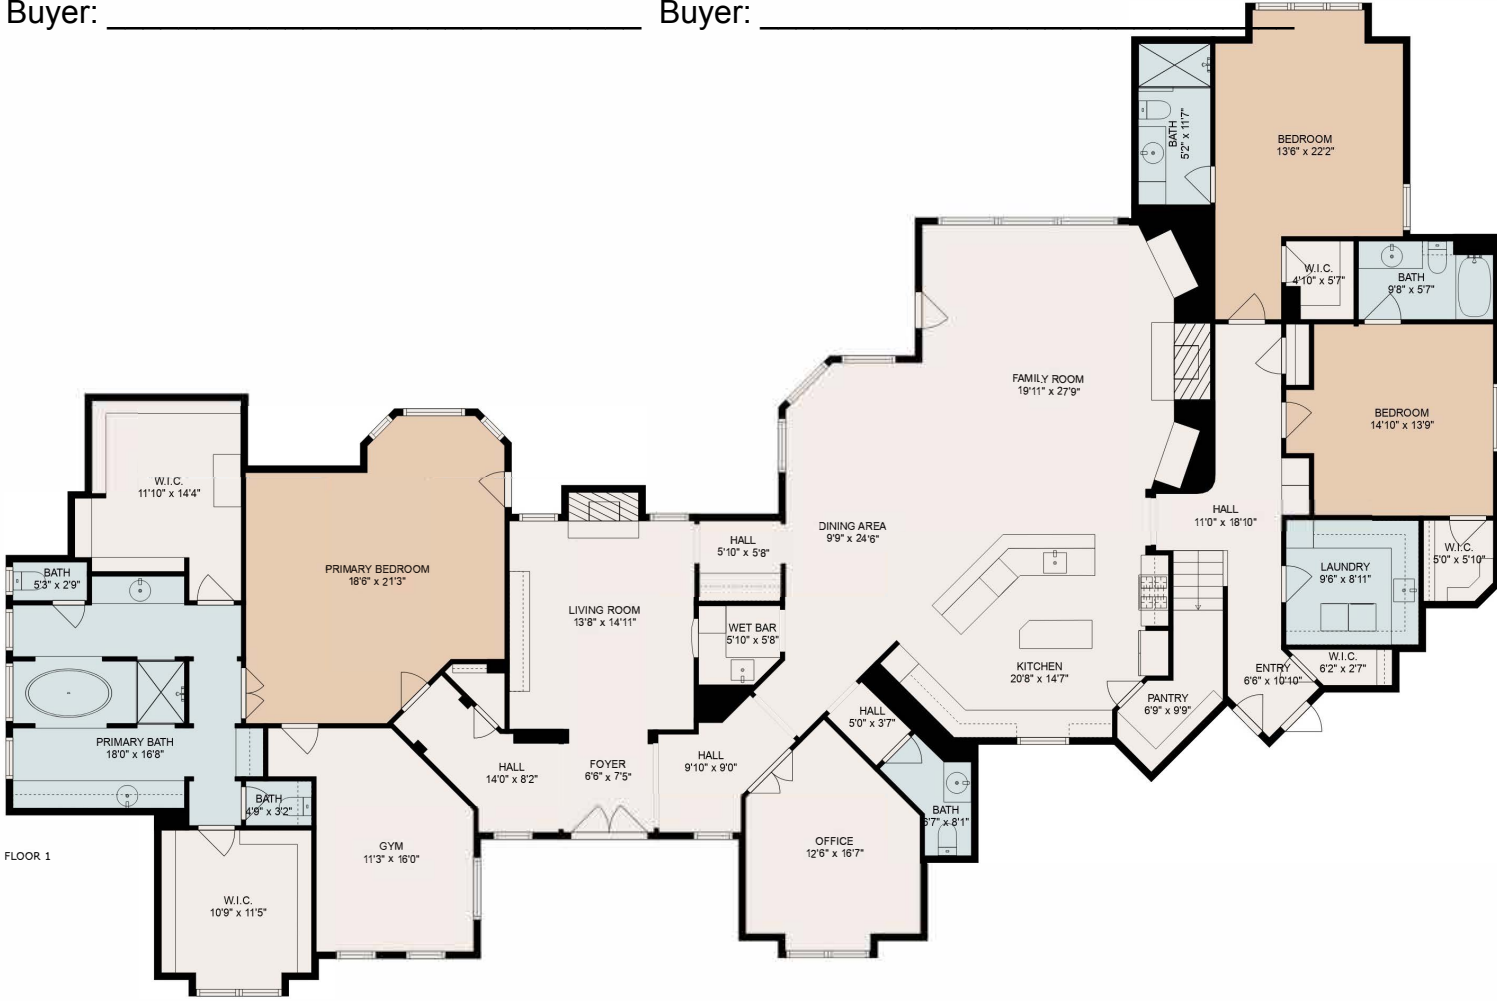

Provided by seller as a courtesy to any potential buyer & not verified by Laura Powers Property Group.
For information only. Buyer to independently verify all square footages.

Seller: *James E. Mathis*

Seller: *Shelley G. Mathis*

dotloop verified
02/29/24 1:26 PM CST
MH9T-Q1A3-WZUN-4WXK

Buyer: _____

Buyer: _____

37613 Tournament Lane Main House

SIZES AND DIMENSIONS ARE APPROXIMATE. ACTUAL MAY VARY.