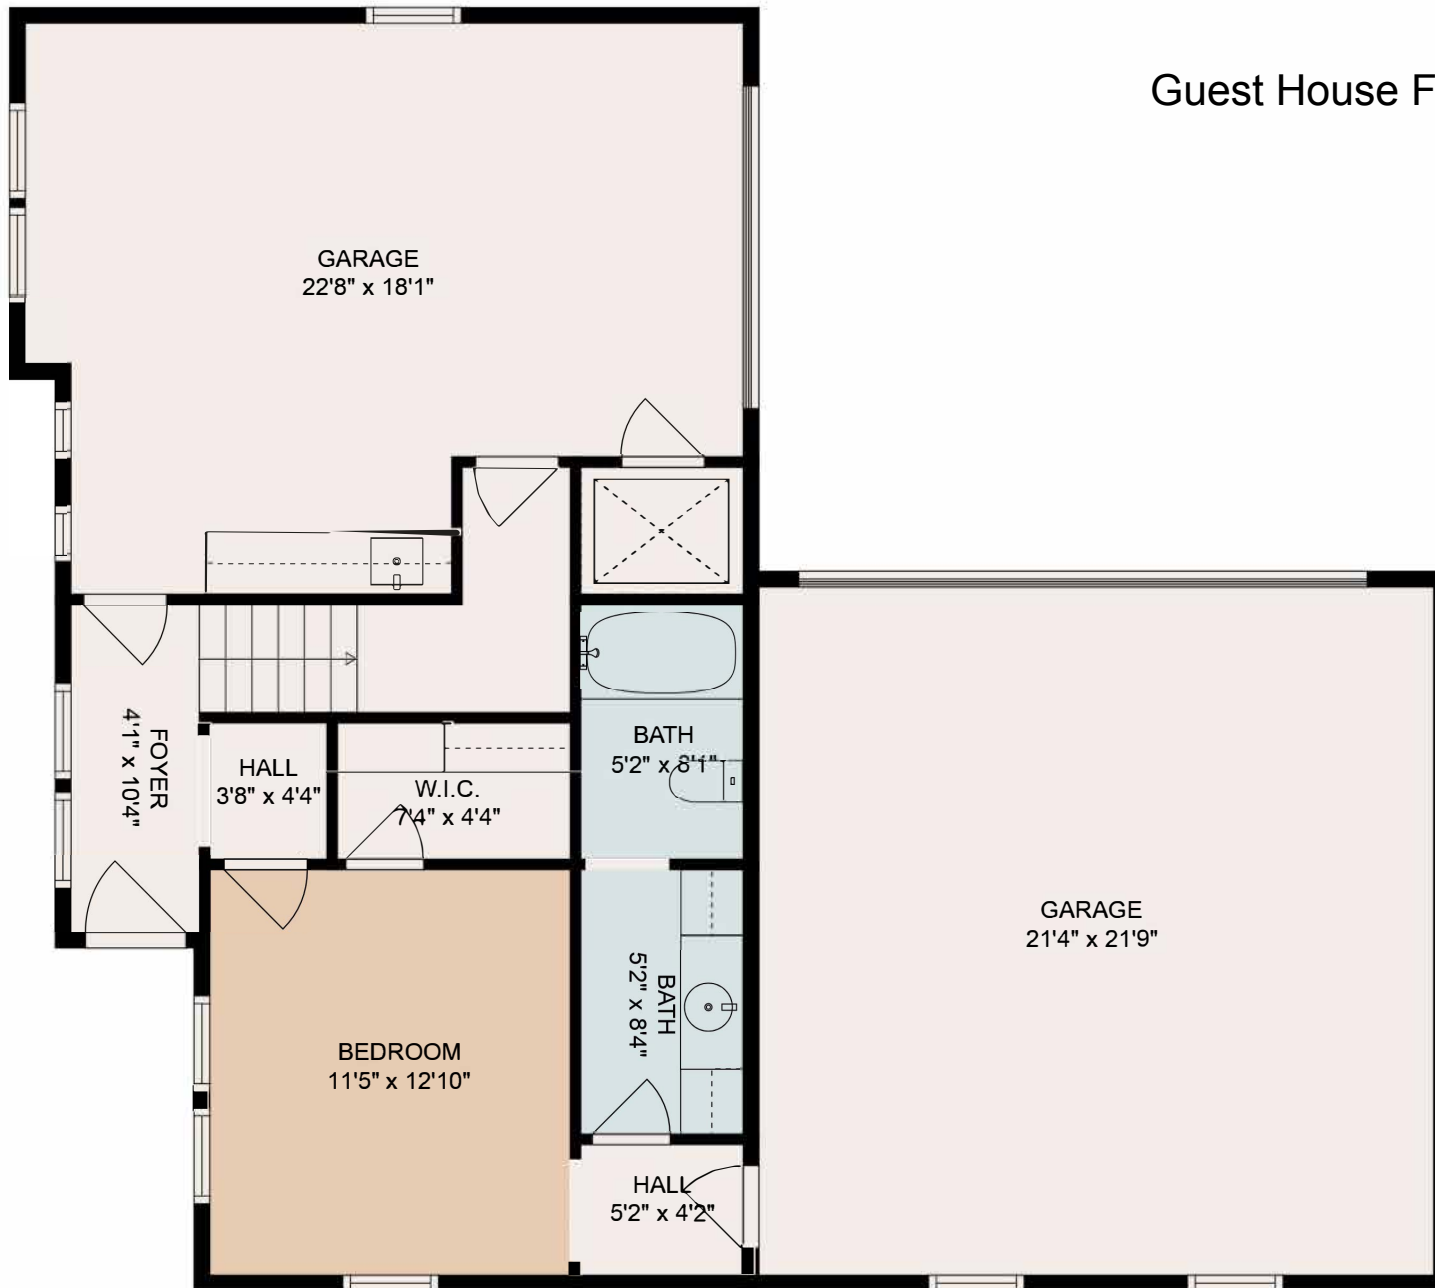

Main House First Floor

<i>JEM</i>	<i>SGM</i>
02/29/24	02/29/24
4:35 PM CST	1:26 PM CST
dotloop verified	dotloop verified

SIZES AND DIMENSIONS ARE APPROXIMATE. ACTUAL MAY VARY.

Main House Second Floor

SIZES AND DIMENSIONS ARE APPROXIMATE. ACTUAL MAY VARY.

 02/29/24 4:35 PM CST dotloop verified	 02/29/24 1:26 PM CST dotloop verified
--	--

FLOOR 1

Guest House

FLOOR 2

Guest House First Floor

SIZES AND DIMENSIONS ARE APPROXIMATE. ACTUAL MAY VARY.

 02/29/24 4:35 PM CST dotloop verified	 02/29/24 1:26 PM CST dotloop verified
--	--

Guest House Second Floor

SIZES AND DIMENSIONS ARE APPROXIMATE. ACTUAL MAY VARY.

 02/29/24 4:35 PM CST dotloop verified	 02/29/24 1:26 PM CST dotloop verified
--	--