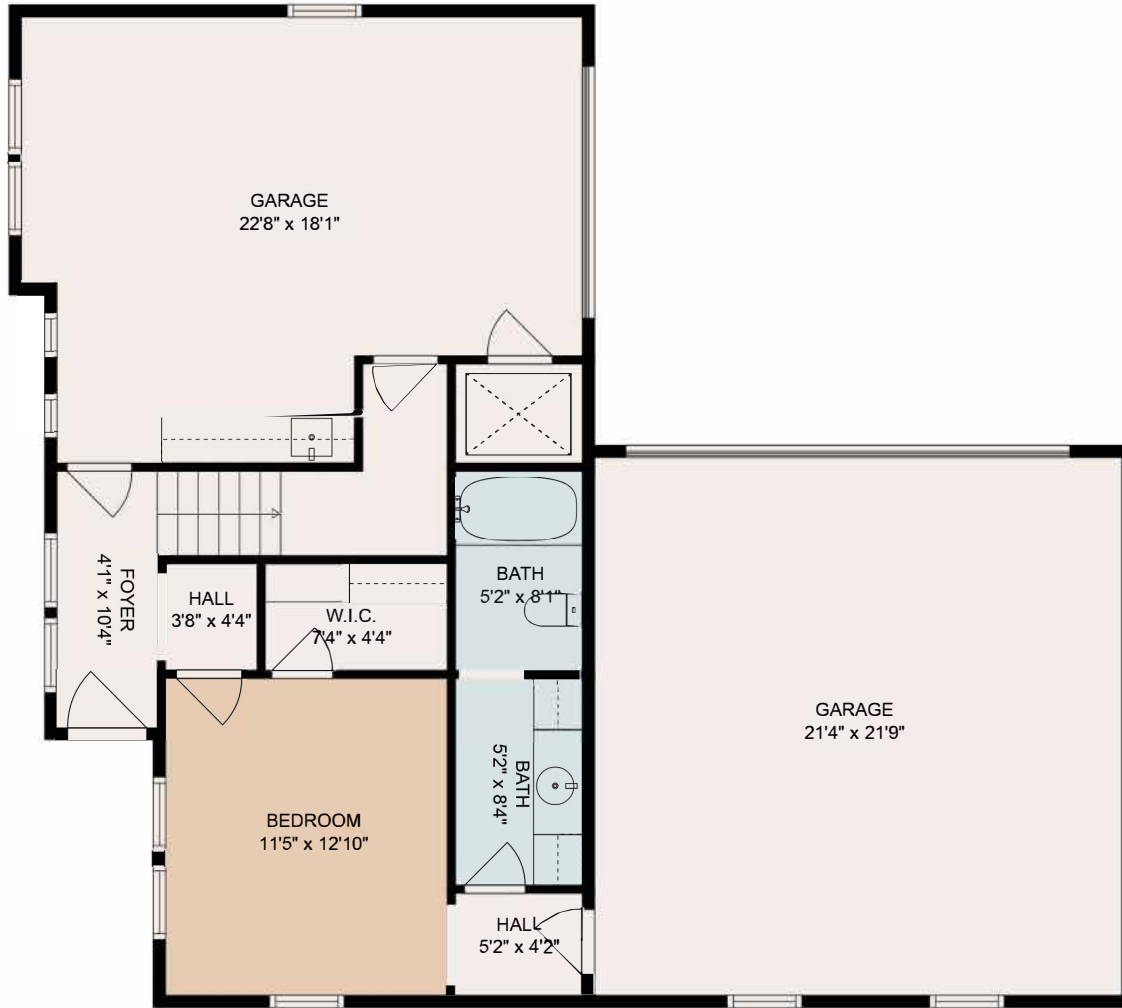

Main House First Floor

<i>JEM</i>	<i>SGM</i>
02/29/24	02/29/24
4:35 PM CST	1:26 PM CST
dotloop verified	dotloop verified

SIZES AND DIMENSIONS ARE APPROXIMATE. ACTUAL MAY VARY.

Main House Second Floor

SIZES AND DIMENSIONS ARE APPROXIMATE. ACTUAL MAY VARY.

 02/29/24 4:35 PM CST dotloop verified	 02/29/24 1:26 PM CST dotloop verified
--	--

FLOOR 1

Guest House

FLOOR 2

Guest House First Floor

SIZES AND DIMENSIONS ARE APPROXIMATE. ACTUAL MAY VARY.

 02/29/24 4:35 PM CST dotloop verified	 02/29/24 1:26 PM CST dotloop verified
--	--

Guest House Second Floor

SIZES AND DIMENSIONS ARE APPROXIMATE. ACTUAL MAY VARY.

 02/29/24 4:35 PM CST dotloop verified	 02/29/24 1:26 PM CST dotloop verified
--	--