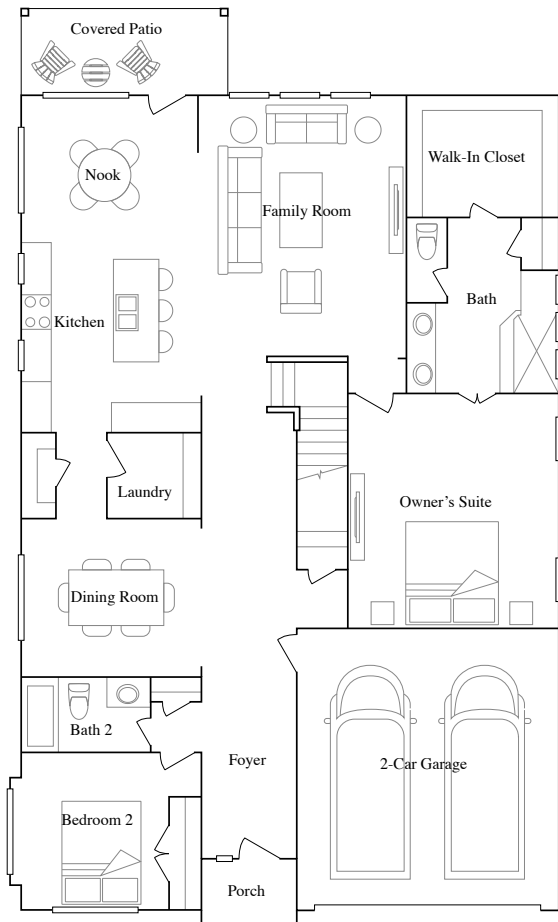

Alabaster

5 bd . 4 ba . 3,024 ft²

Alabaster at Brookstone II Collection in Bulverde, TX

1st Floor

Feedback

2nd Floor

Feedback