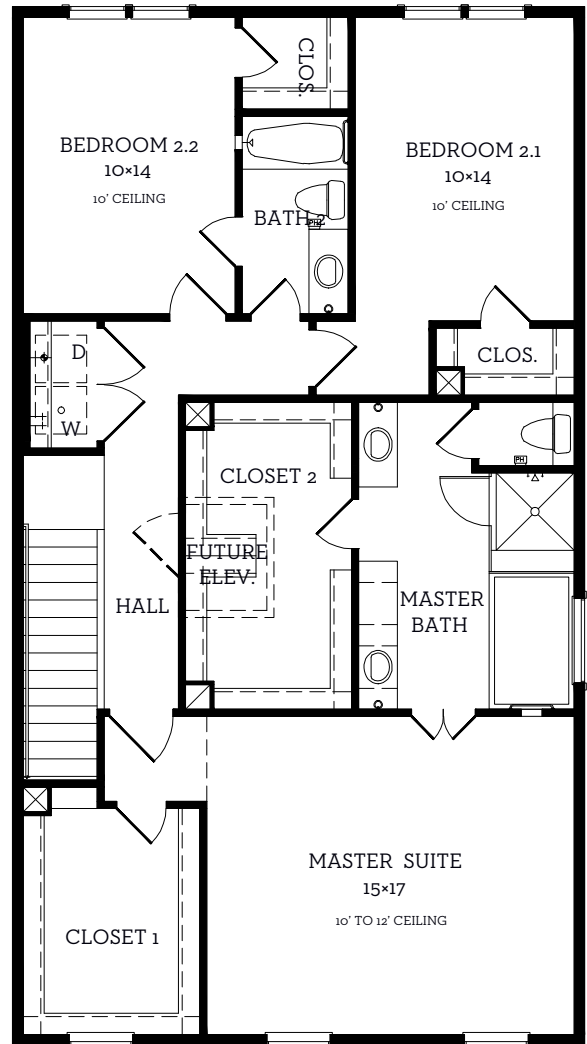

# INTOWN

— HOMES —

3422 Timbergrove Heights St.

2,123 sq.ft.

3 bedrooms / 2.5 baths

**First Floor**  
862 sq.ft.

**Second Floor**  
1261 sq.ft.

All prices, features and plans are subject to change without notice. Square footage is approximate. No representation or warranties either expressed or implied. Are made as to the accuracy of the information herein or with respect to the suitability, usability, merchantability or conditions of any property herein described. All rights Reserved. InTownHomes 2015