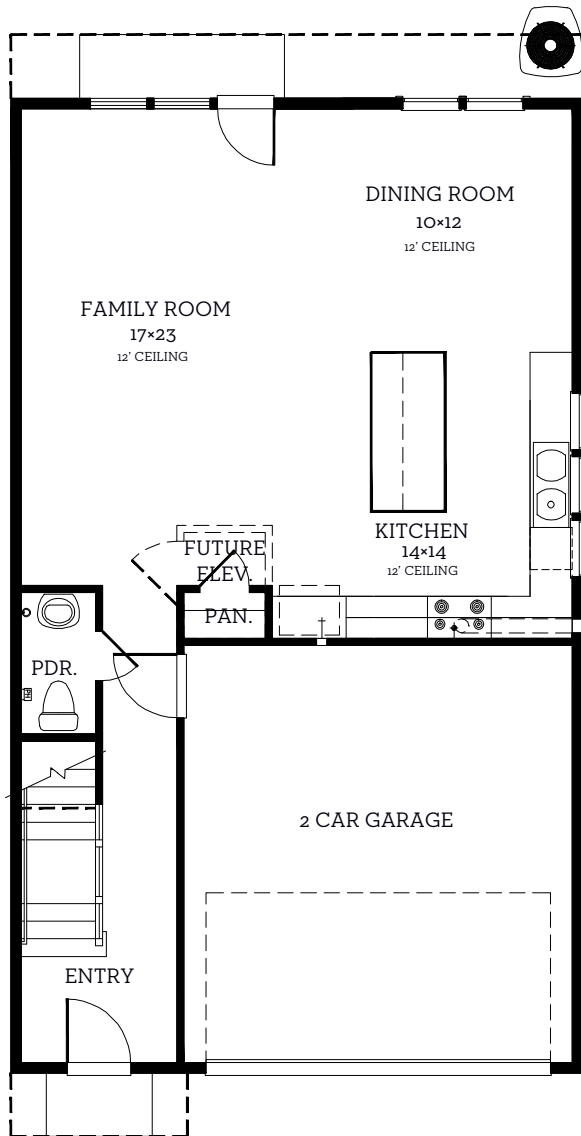

# INTOWN

— HOMES —

3422 Timbergrove Heights St.

2,123 sq.ft.

3 bedrooms / 2.5 baths

**First Floor**  
862 sq.ft.

**Second Floor**  
1261 sq.ft.

All prices, features and plans are subject to change without notice. Square footage is approximate. No representation or warranties either expressed or implied. Are made as to the accuracy of the information herein or with respect to the suitability, usability, merchantability or conditions of any property herein described. All rights Reserved. InTownHomes 2015