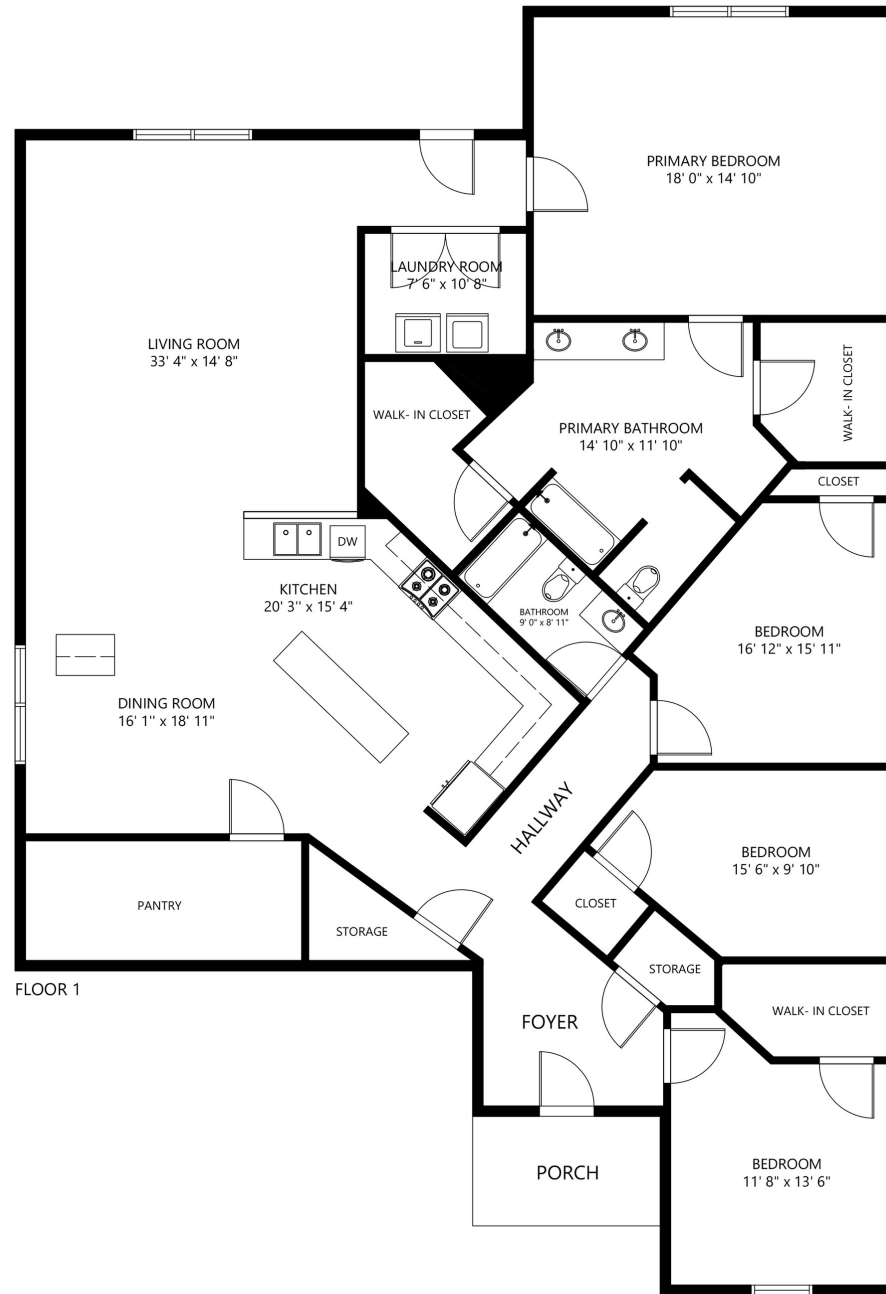

**Sq.Ft. 1,707**

2710 Gold Flake Terrace Road, Spring, TX, USA

*Disclaimer: All images used are for illustrative purposes only and are intended to convey the concept and vision for the home. They are for guidance only, and do not necessarily represent a true and accurate depiction of the home. Floor plans are intended to give a general indication of the proposed layout only. All images and dimensions are not intended to form part any contract or warranty.*

SIZE AND DIMENSIONS ARE APPROXIMATE, ACTUAL MAY VARY.