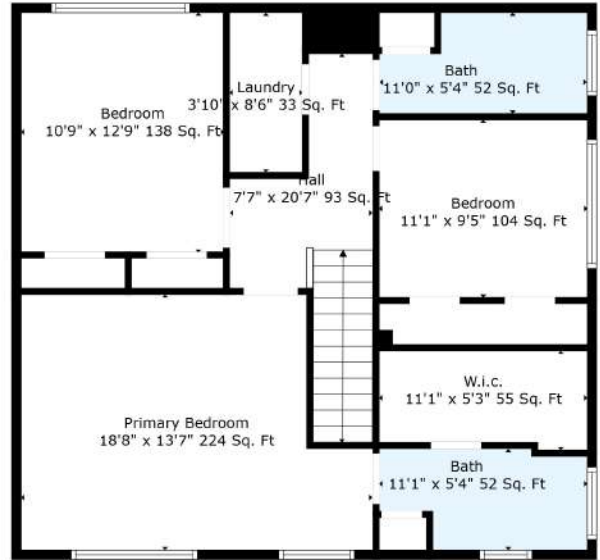

Floor 1

Floor 2

TOTAL: 1665 sq. ft
 FLOOR 1: 809 sq. ft, FLOOR 2: 856 sq. ft
 EXCLUDED AREAS: GARAGE: 320 sq. ft

Measurements Are Calculated By Cubicasa Technology. Deemed Highly Reliable But Not Guaranteed.