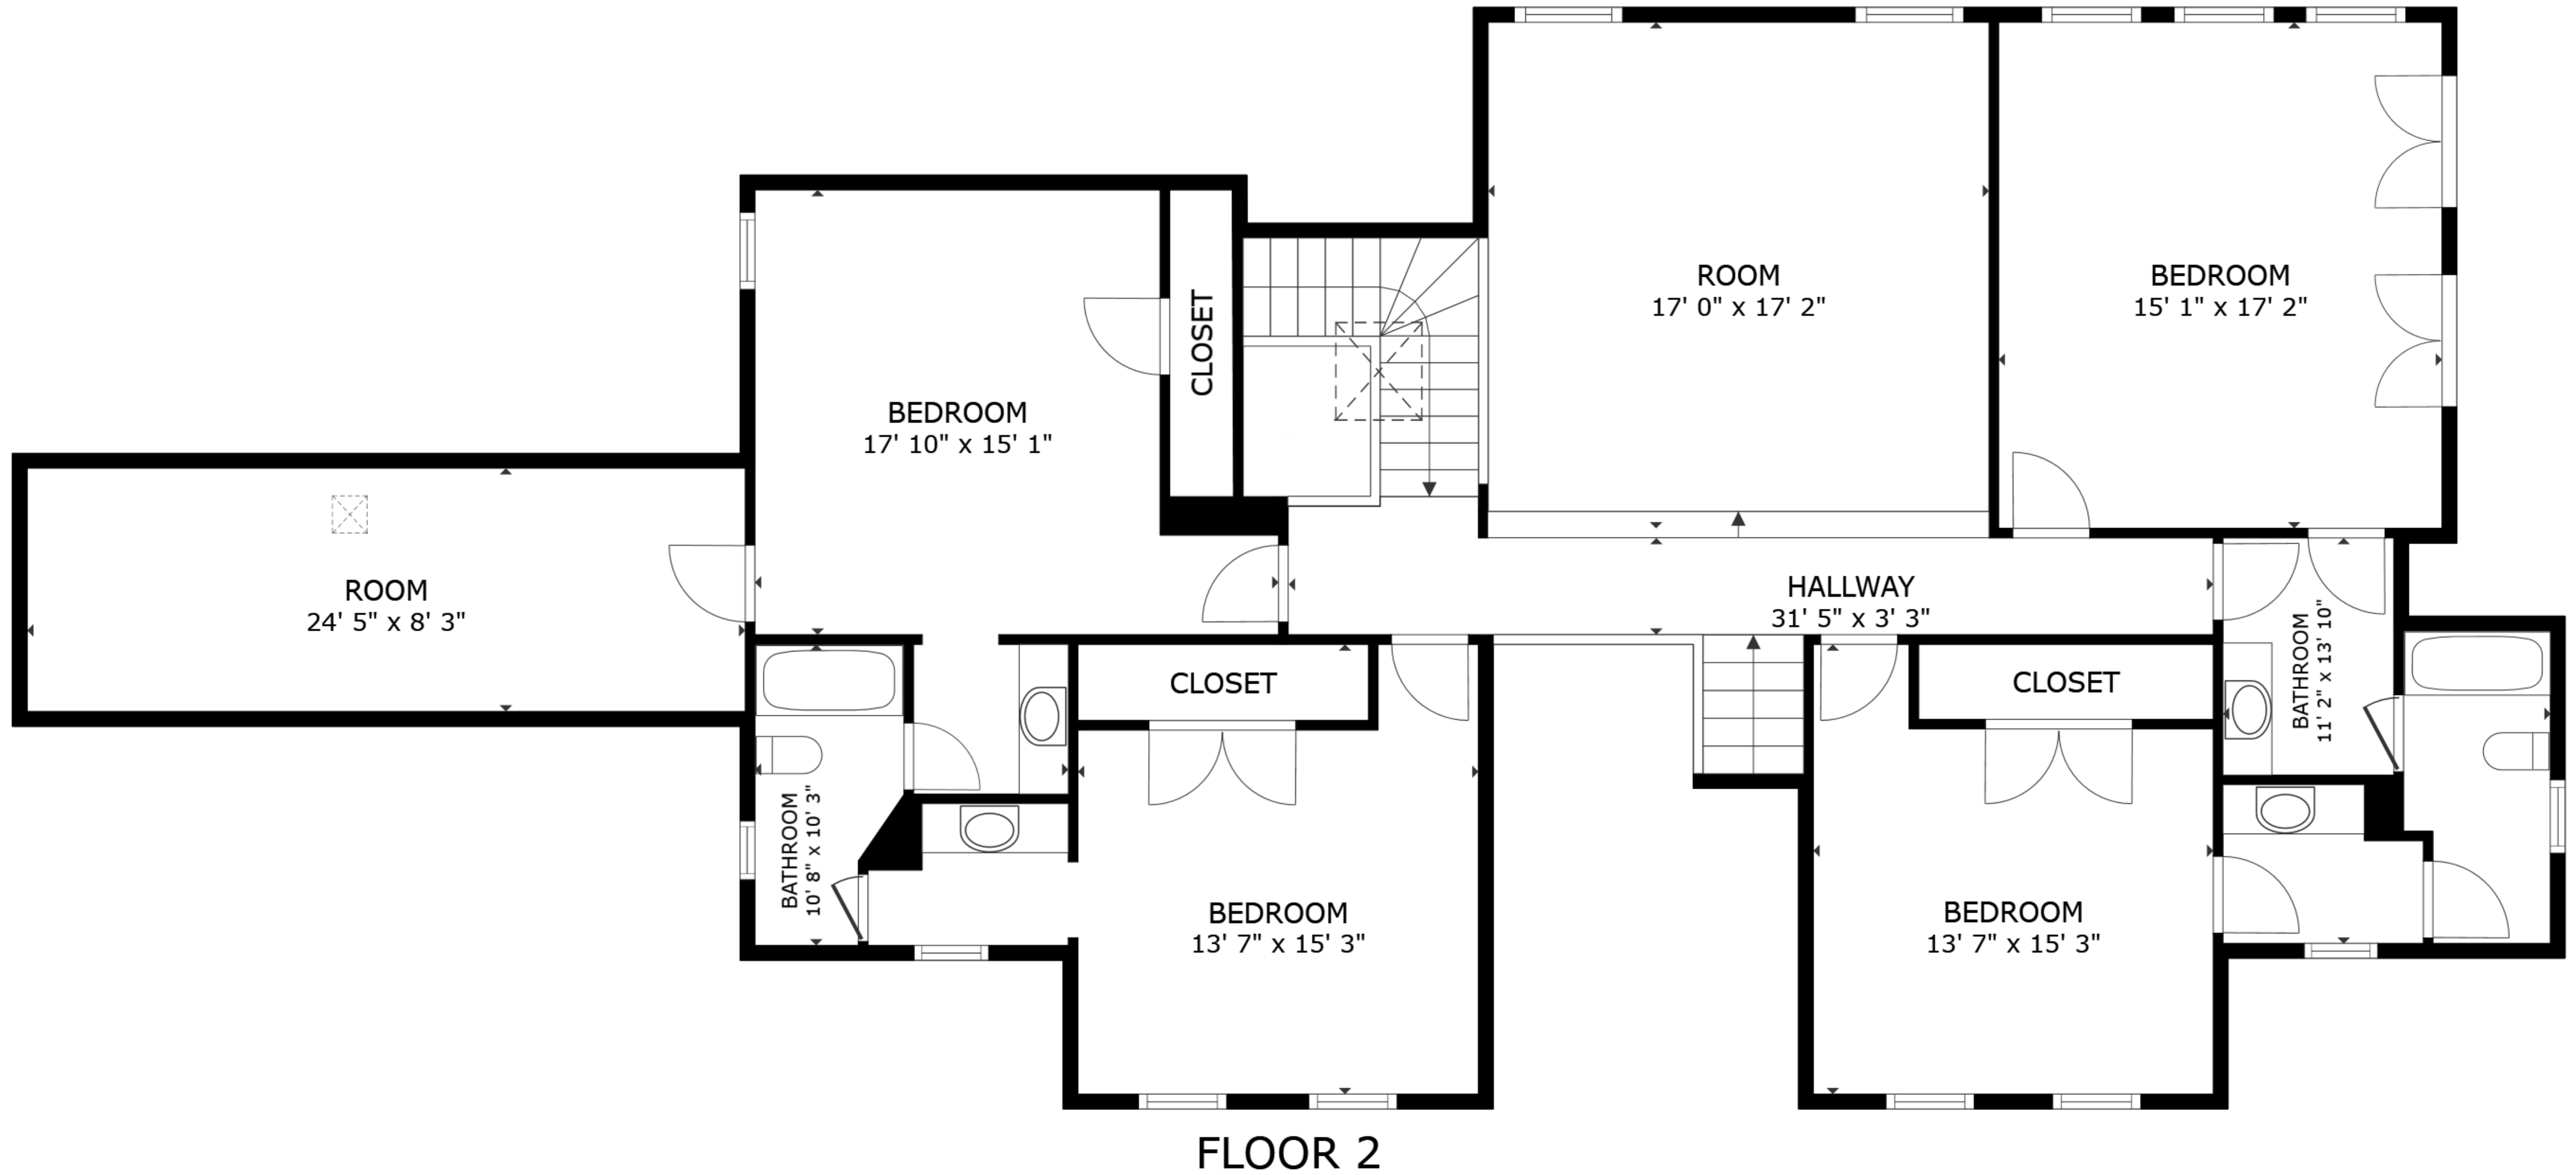

FLOOR 1

GROSS INTERNAL AREA
 FLOOR 1 2,355 sq.ft. FLOOR 2 1,914 sq.ft.
 TOTAL : 4,269 sq.ft.

SIZES AND DIMENSIONS ARE APPROXIMATE, ACTUAL MAY VARY.

GROSS INTERNAL AREA
 FLOOR 1 2,355 sq.ft. FLOOR 2 1,914 sq.ft.
 TOTAL : 4,269 sq.ft.

SIZES AND DIMENSIONS ARE APPROXIMATE, ACTUAL MAY VARY.