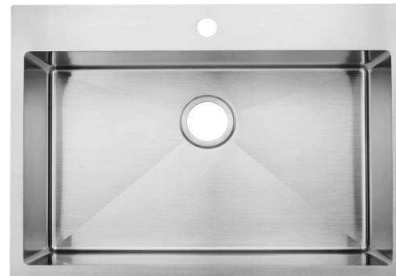

SECOND FLOOR

PLAN B- 1,705 SQF

KITCHEN

2X10 ARTISTIC REFLECTIONS, ARCTIC KITCHEN BACKSPLASH

ARCTIC WHITE QUARTZ COUNTERTOP

FARADAY 12" WIDE 1-LIGHT MINI PENDANT

CABINET HARDWARE

KITCHEN FAUCET

7" FIRESIDE, OASIS OAK WOOD FLOOR

KITCHEN SINK

SAMSUNG STAINLESS STEEL APPLIANCES

CHANIING GRAPHITE

SW 7005 PURE WHITE TRIM PAINT

SW 7004 SNOWBOUND WALL PAINT

FRAMELESS VANITY MIRROR

XAVIERO GLASS VANITY LIGHT - 2 LIGHT - OPAL

MASTER BATH

MATTE BLACK FAUCET

CABINET HARDWARE

TUB SURROUND WAINSCOTING

MATTE BLACK RAIN SHOWER HEAD

SW 7005 PURE WHITE TRIM PAINT

SW 7004 SNOWBOUND WALL PAINT

ELONGATED TOILET