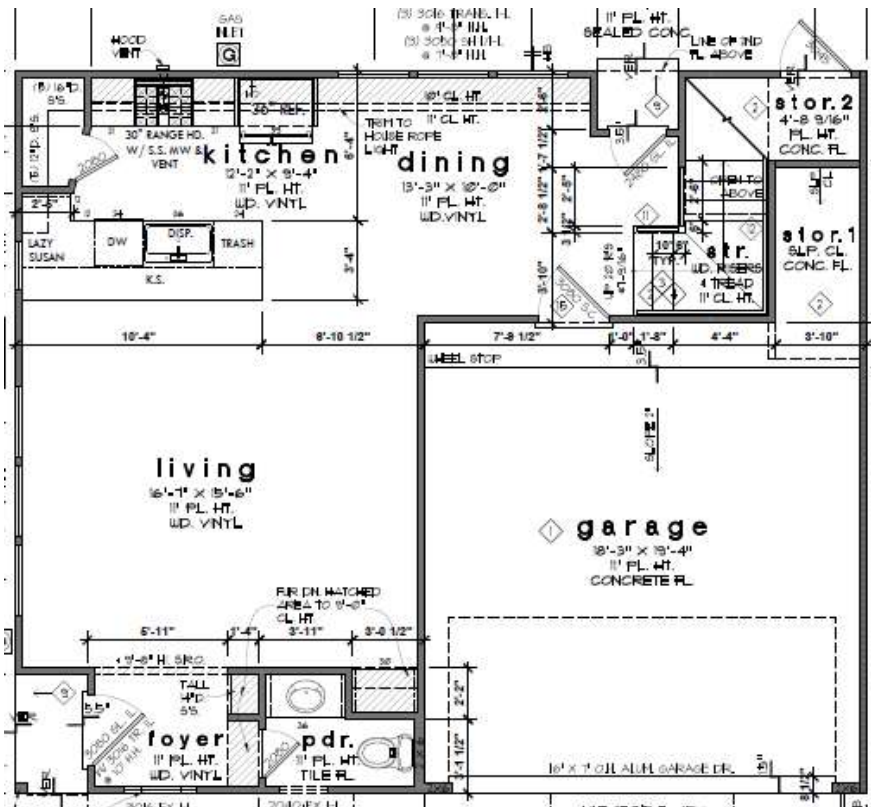

NEUEN MANOR

SCHEME B

9315 MONTRIDGE DRIVE
HOUSTON, TX 77080
ORACLE CITY HOMES

ALL IMAGES IN THE PRESENTATION ARE FOR INSPIRATION
SELECTIONS ARE SUBJECT TO CHANGE

FIRST FLOOR

SECOND FLOOR

PLAN A- 2,040 SQF

FIRST FLOOR

SECOND FLOOR

PLAN B- 1,705 SQF

KITCHEN

2X10 ARTISTIC REFLECTIONS, ARCTIC KITCHEN BACKSPLASH

ARCTIC WHITE QUARTZ COUNTERTOP

FARADAY 12" WIDE 1-LIGHT MINI PENDANT

CABINET HARDWARE

KITCHEN FAUCET