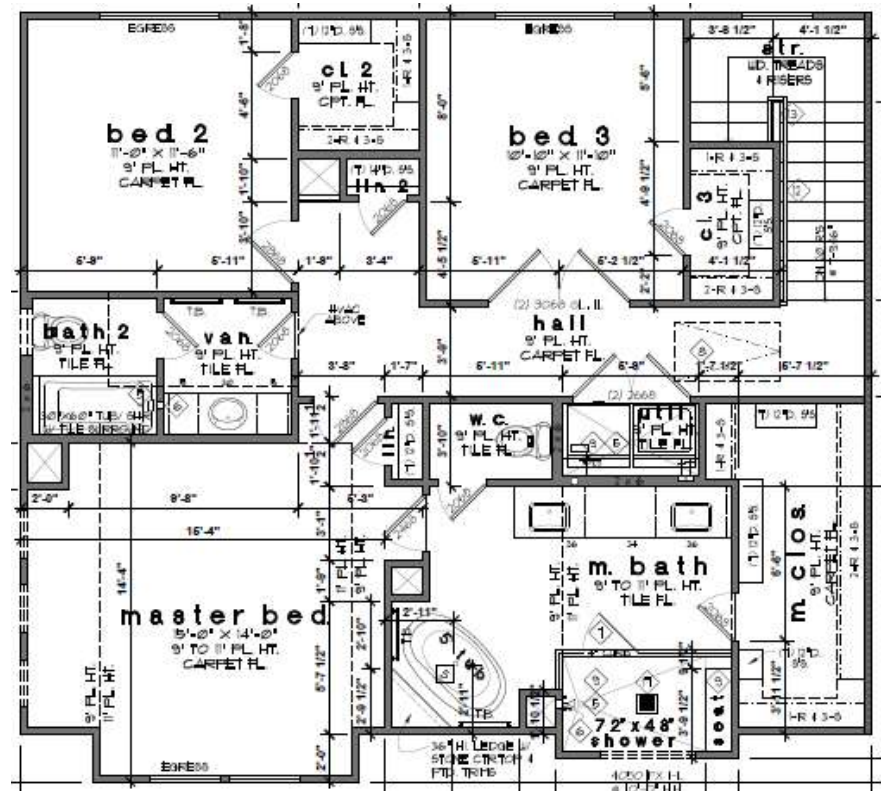

NEUEN MANOR

SCHEME B

9315 MONTRIDGE DRIVE
HOUSTON, TX 77080
ORACLE CITY HOMES

ALL IMAGES IN THE PRESENTATION ARE FOR INSPIRATION
SELECTIONS ARE SUBJECT TO CHANGE

FIRST FLOOR

SECOND FLOOR

PLAN A- 2,040 SQF

FIRST FLOOR

SECOND FLOOR

PLAN B- 1,705 SQF

KITCHEN

2X10 ARTISTIC REFLECTIONS, ARCTIC KITCHEN BACKSPLASH

ARCTIC WHITE QUARTZ COUNTERTOP

FARADAY 12" WIDE 1-LIGHT MINI PENDANT

CABINET HARDWARE

KITCHEN FAUCET

FREE STANDING TUB

2" MARBLE FIRST SNOW HEX SHOWER PAN

3X12 STAGECRAFT, ARCTIC WHITE SHOWER WALL

12X24 VOLUME 1.0 SONIC WHITE, TILE FLOORING

ARCTIC WHITE QUARTZ COUNTERTOP

CHANNING GRAPHITE

SHOWER TRIM

FRAMELESS VANITY MIRROR