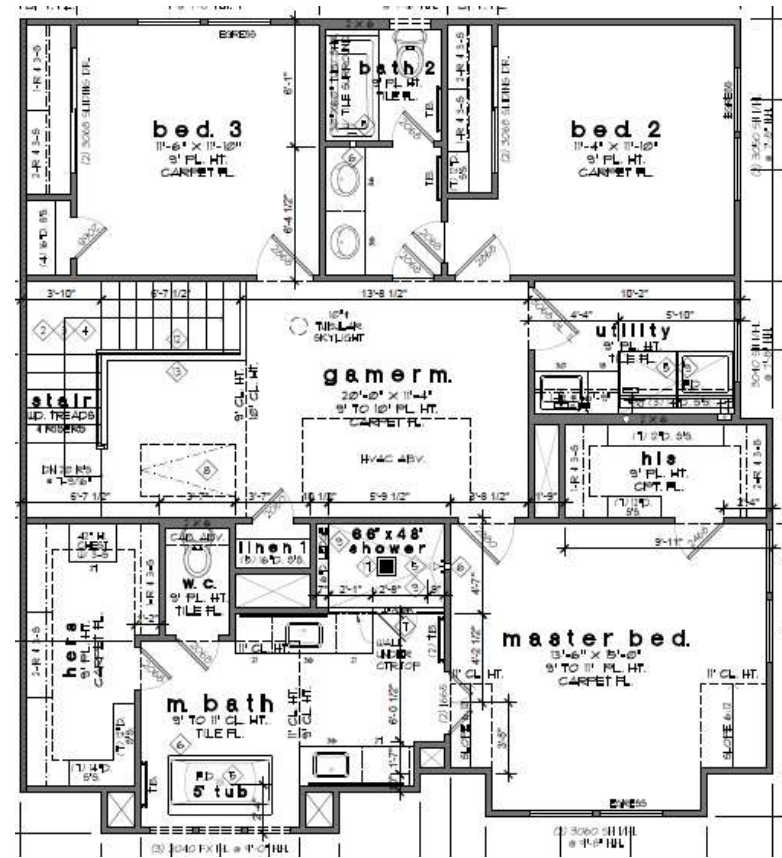

NEUEN MANOR

SCHEME B

9315 MONTRIDGE DRIVE
HOUSTON, TX 77080
ORACLE CITY HOMES

ALL IMAGES IN THE PRESENTATION ARE FOR INSPIRATION
SELECTIONS ARE SUBJECT TO CHANGE

FIRST FLOOR

SECOND FLOOR

PLAN A- 2,040 SQF

FIRST FLOOR

SECOND FLOOR

PLAN B- 1,705 SQF

KITCHEN

2X10 ARTISTIC REFLECTIONS, ARCTIC KITCHEN BACKSPLASH

ARCTIC WHITE QUARTZ COUNTERTOP

FARADAY 12" WIDE 1-LIGHT MINI PENDANT

CABINET HARDWARE

KITCHEN FAUCET

FREE STANDING TUB

2" MARBLE FIRST SNOW HEX SHOWER PAN

3X12 STAGECRAFT, ARCTIC WHITE SHOWER WALL

12X24 VOLUME 1.0 SONIC WHITE, TILE FLOORING

ARCTIC WHITE QUARTZ COUNTERTOP

CHANNING GRAPHITE

SHOWER TRIM

FRAMELESS VANITY MIRROR