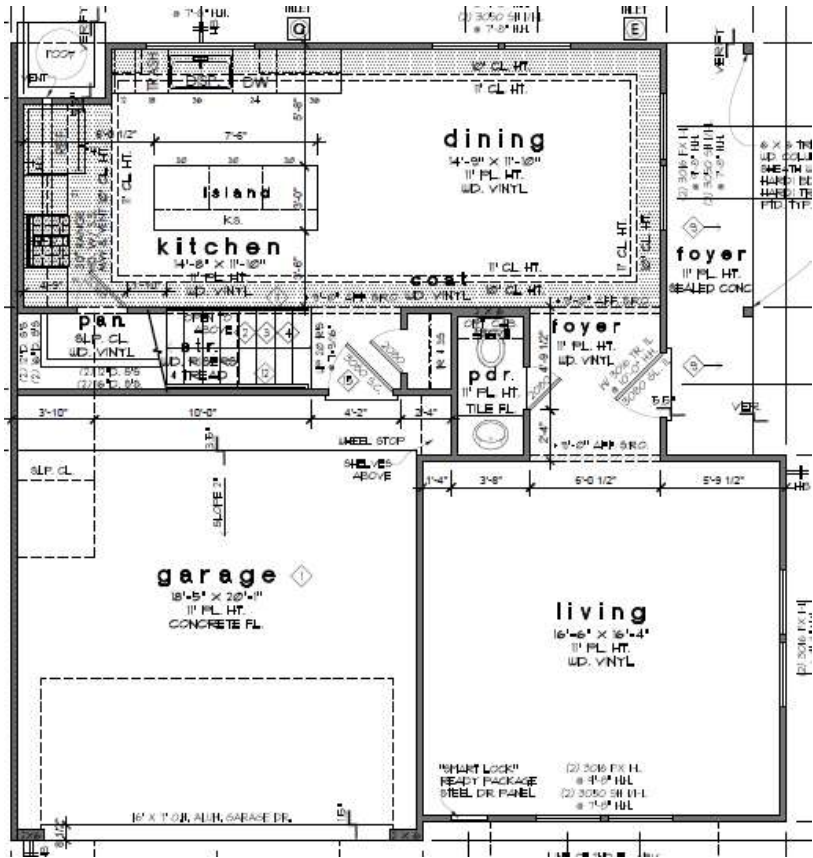

NEUEN MANOR

SCHEME B

9315 MONTRIDGE DRIVE
HOUSTON, TX 77080
ORACLE CITY HOMES

ALL IMAGES IN THE PRESENTATION ARE FOR INSPIRATION
SELECTIONS ARE SUBJECT TO CHANGE

FIRST FLOOR

SECOND FLOOR

PLAN A- 2,040 SQF

FIRST FLOOR

SECOND FLOOR

PLAN B- 1,705 SQF

KITCHEN

2X10 ARTISTIC REFLECTIONS, ARCTIC KITCHEN BACKSPLASH

ARCTIC WHITE QUARTZ COUNTERTOP

FARADAY 12" WIDE 1-LIGHT MINI PENDANT

CABINET HARDWARE

KITCHEN FAUCET