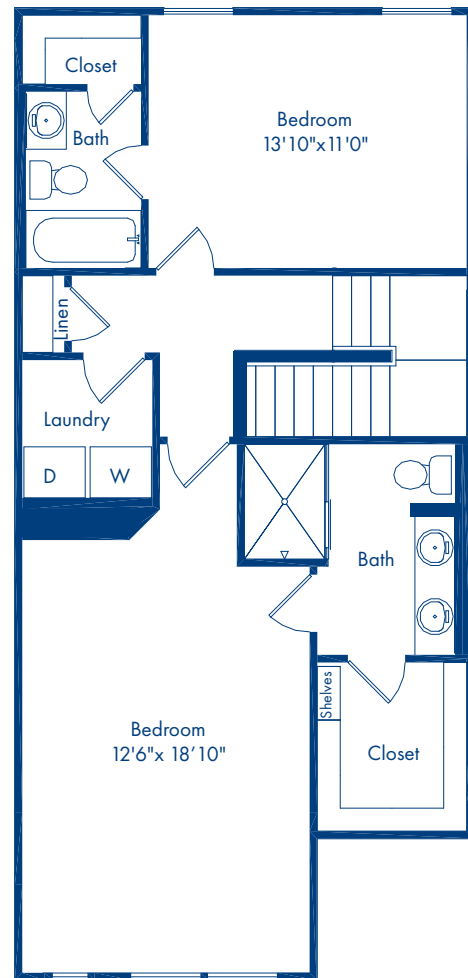

FIRST FLOOR

SECOND FLOOR

Model	Bedroom	Bath	Square Feet
Myrtle	2	2.5	1358