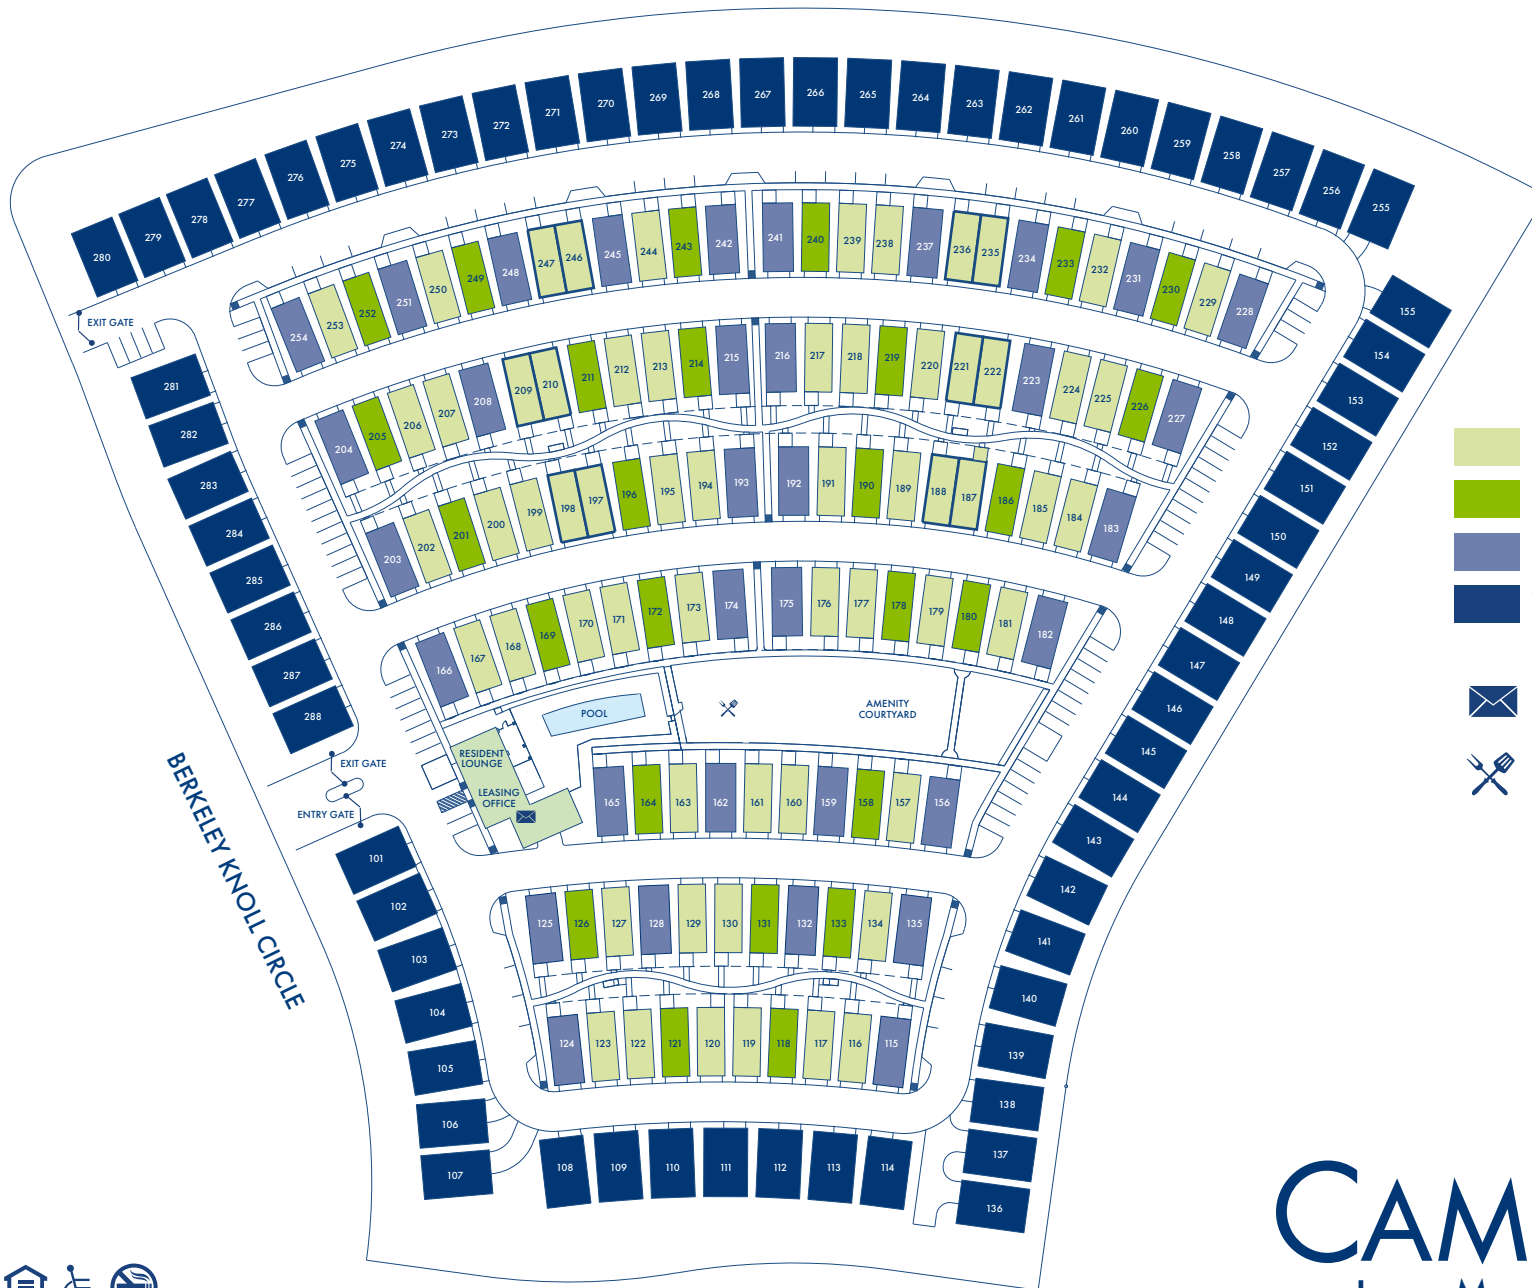

MEADOW RANCH PARKWAY

- Laurel
- Myrtle
- Oleander
- Wisteria

- MAIL
- OUTDOOR KITCHEN/BBQ

CAMDENSM
Long Meadow Farms 