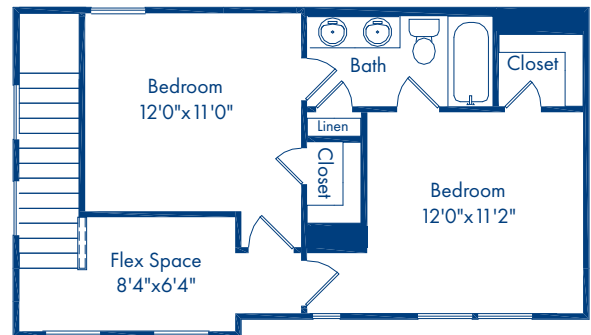

FIRST FLOOR

SECOND FLOOR

Model	Bedroom	Loft	Bath	Square Feet
Wisteria	3	1	2.5	1618