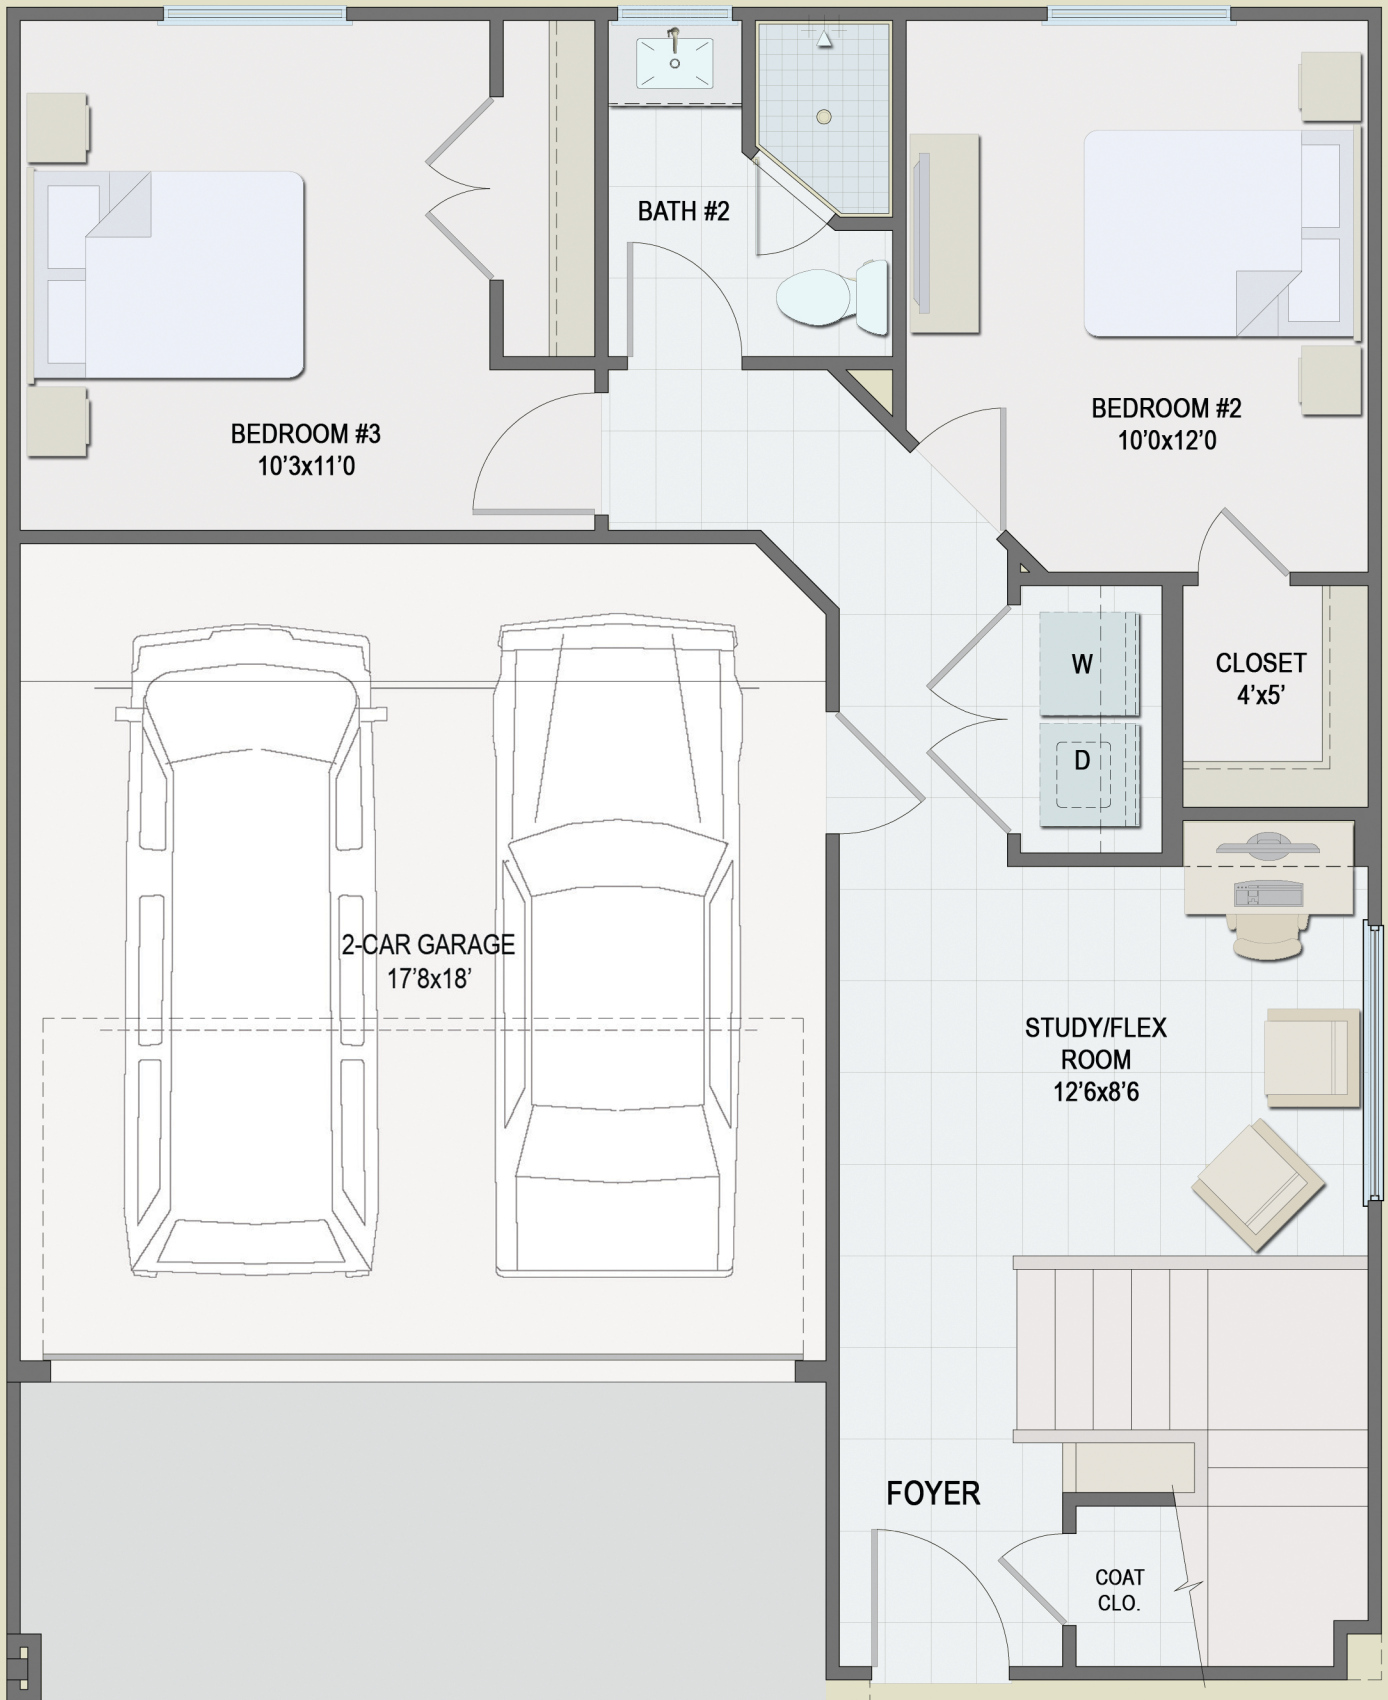

ASPEN (MODIFIED)

BEDROOM #3
10'3x11'0

BATH #2

BEDROOM #2
10'0x12'0

2-CAR GARAGE
17'8x18'

W

D

CLOSET
4'x5'

STUDY/FLEX
ROOM
12'6x8'6

FOYER

COAT
CLO.

ASPEN (MODIFIED)