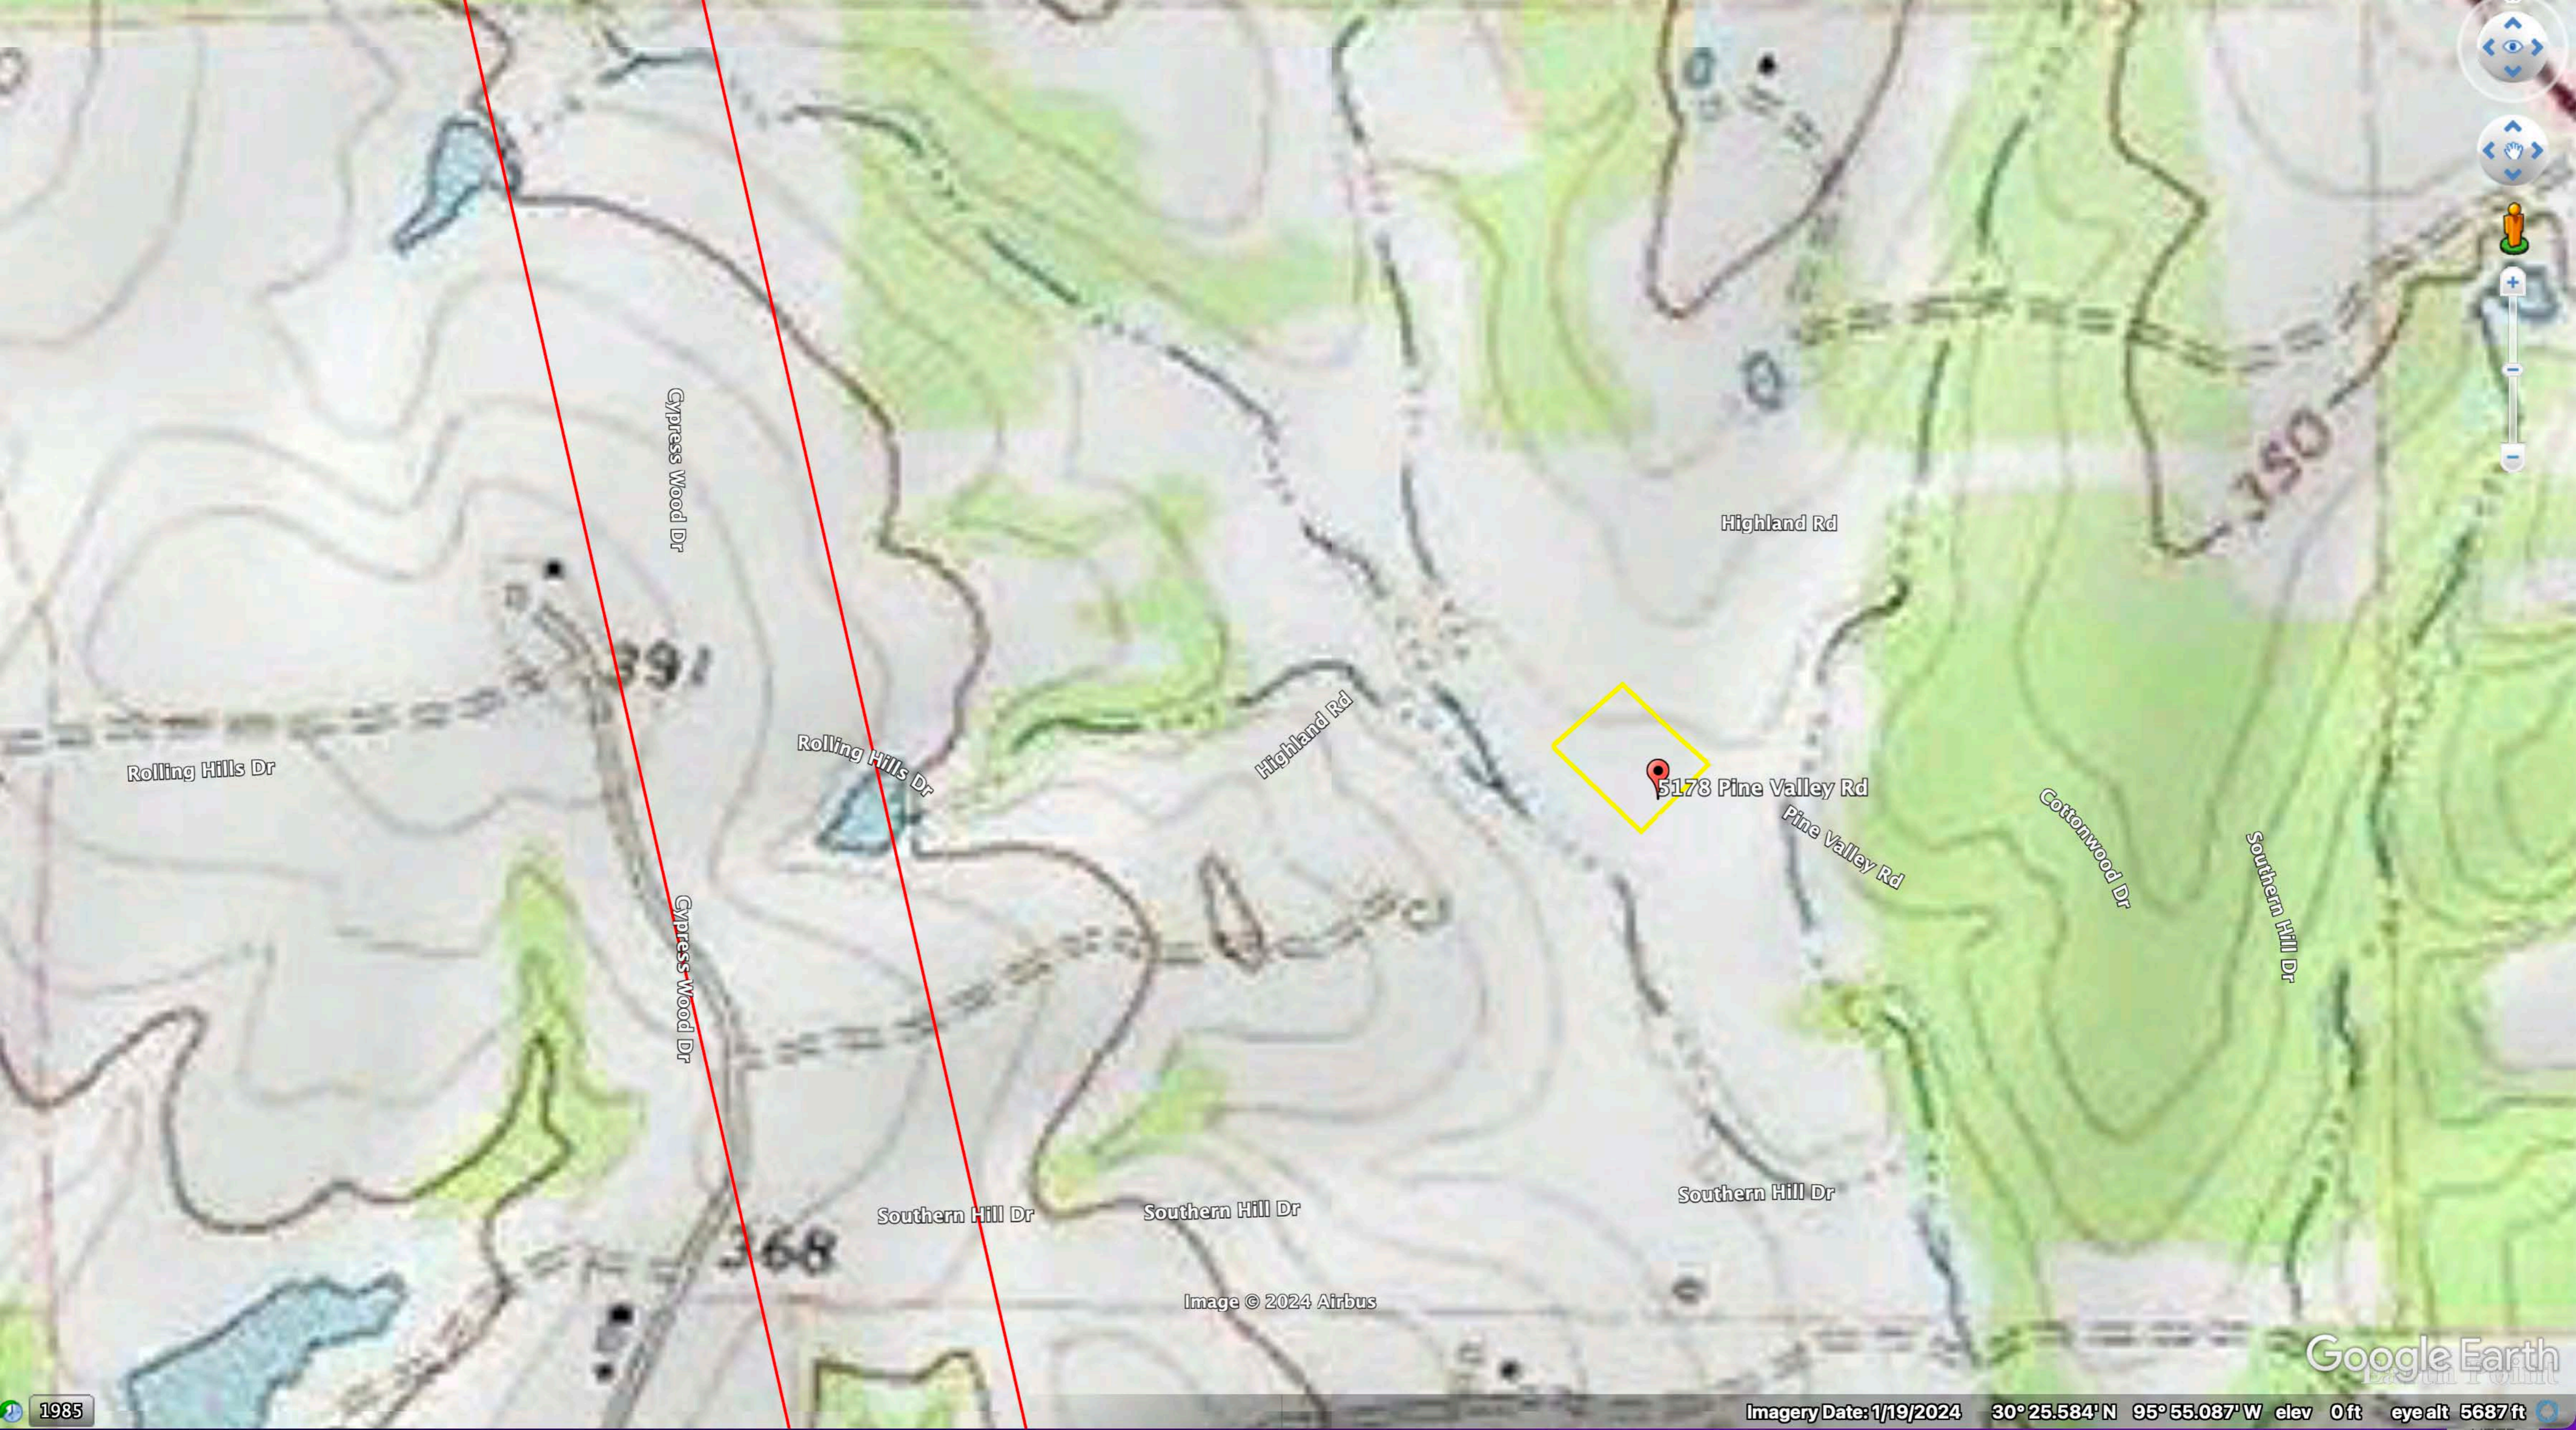

Cottonwood Dr

HuC

AnC

Na

5178 Pine Valley Rd
DeC

Image © 2024 Airbus

Google Earth

1985

Imagery Date: 1/19/2024 30° 25.470' N 95° 54.461' W elev 0 ft eye alt 1179 ft

5178 Pine Valley Rd

Rolling Hills Dr

Cypress Wood Dr

Rolling Hills Dr

Highland Rd

Highland Rd

Pine Valley Rd

Cottonwood Dr

Southern Hill Dr

Cypress Wood Dr

Southern Hill Dr

Southern Hill Dr

Southern Hill Dr

Image © 2024 Airbus

Google Earth

1985

Imagery Date: 1/19/2024 30° 25.584' N 95° 55.087' W elev 0ft eye alt 5687ft