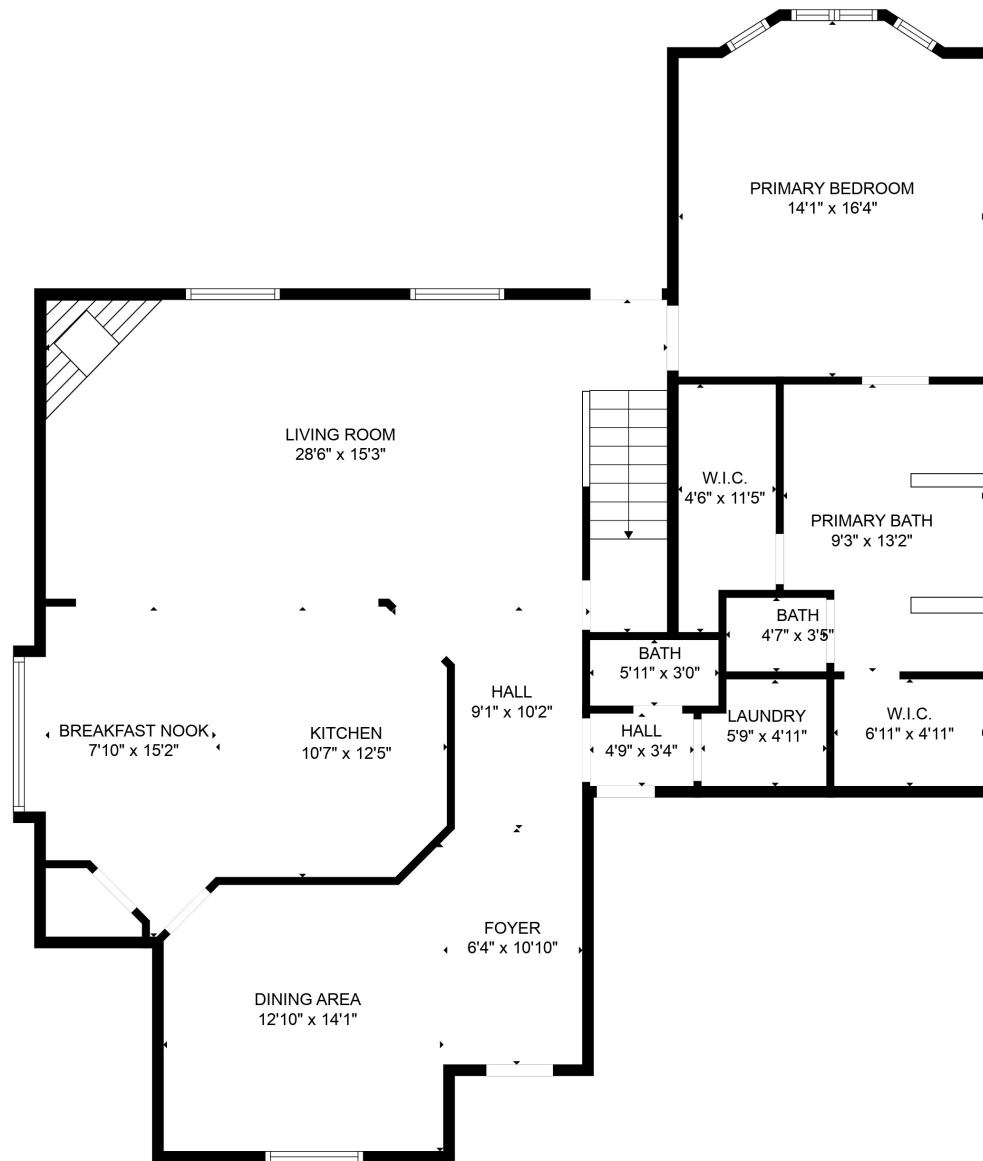

FLOOR 1

FLOOR 2

TOTAL: 2492 sq. ft
 FLOOR 1: 1463 sq. ft, FLOOR 2: 1029 sq. ft
 EXCLUDED AREAS: EMBEDDED WINDOW: 8 sq. ft, OPEN TO BELOW: 435 sq. ft

MEASUREMENTS ARE CALCULATED BY CUBICASA TECHNOLOGY. DEEMED HIGHLY RELIABLE BUT NOT GUARANTEED.

TOTAL: 2492 sq. ft

FLOOR 1: 1463 sq. ft, FLOOR 2: 1029 sq. ft

EXCLUDED AREAS: EMBEDDED WINDOW: 8 sq. ft, OPEN TO BELOW: 435 sq. ft

MEASUREMENTS ARE CALCULATED BY CUBICASA TECHNOLOGY. DEEMED HIGHLY RELIABLE BUT NOT GUARANTEED.