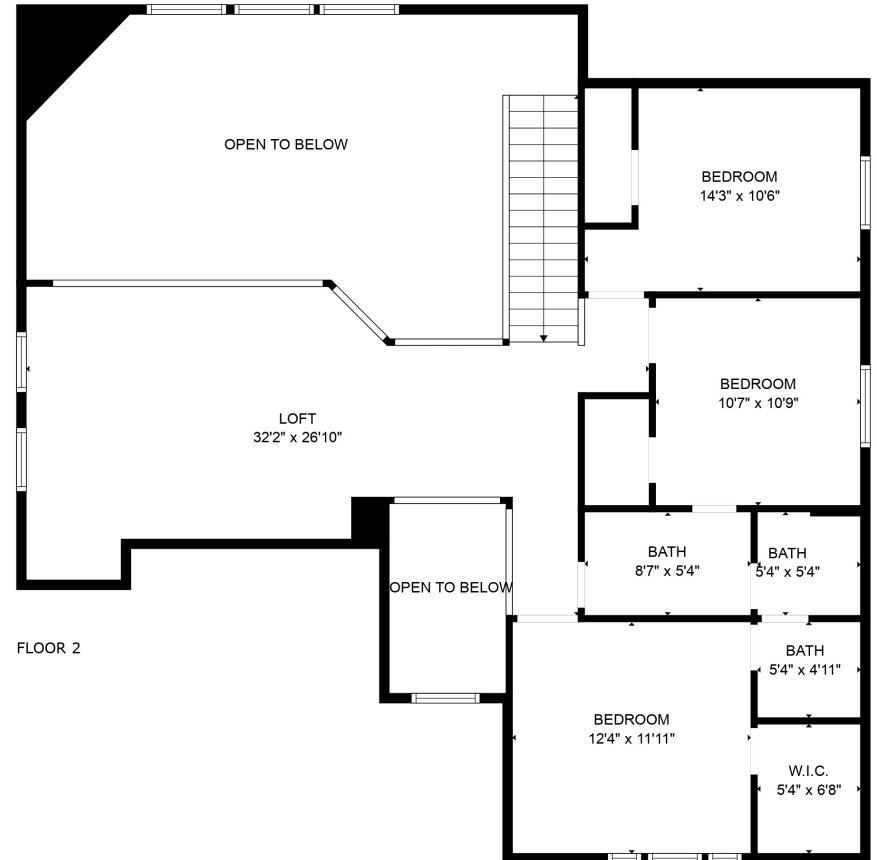

FLOOR 1

FLOOR 2

TOTAL: 2492 sq. ft
 FLOOR 1: 1463 sq. ft, FLOOR 2: 1029 sq. ft
 EXCLUDED AREAS: EMBEDDED WINDOW: 8 sq. ft, OPEN TO BELOW: 435 sq. ft

MEASUREMENTS ARE CALCULATED BY CUBICASA TECHNOLOGY. DEEMED HIGHLY RELIABLE BUT NOT GUARANTEED.

TOTAL: 2492 sq. ft

FLOOR 1: 1463 sq. ft, FLOOR 2: 1029 sq. ft

EXCLUDED AREAS: EMBEDDED WINDOW: 8 sq. ft, OPEN TO BELOW: 435 sq. ft

MEASUREMENTS ARE CALCULATED BY CUBICASA TECHNOLOGY. DEEMED HIGHLY RELIABLE BUT NOT GUARANTEED.