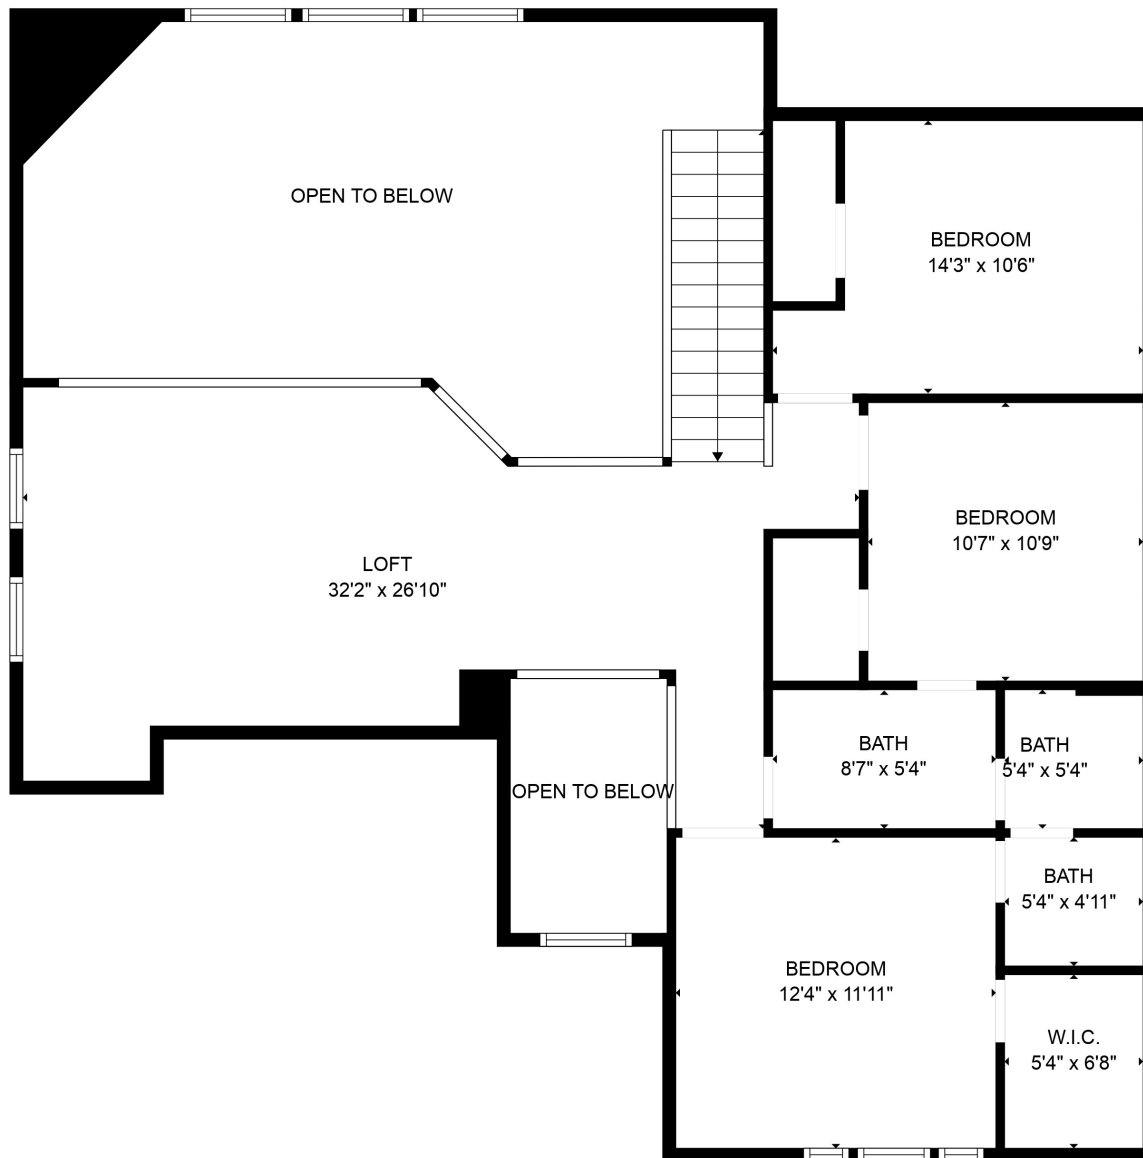

FLOOR 1

FLOOR 2

TOTAL: 2492 sq. ft
 FLOOR 1: 1463 sq. ft, FLOOR 2: 1029 sq. ft
 EXCLUDED AREAS: EMBEDDED WINDOW: 8 sq. ft, OPEN TO BELOW: 435 sq. ft

MEASUREMENTS ARE CALCULATED BY CUBICASA TECHNOLOGY. DEEMED HIGHLY RELIABLE BUT NOT GUARANTEED.

TOTAL: 2492 sq. ft

FLOOR 1: 1463 sq. ft, FLOOR 2: 1029 sq. ft

EXCLUDED AREAS: EMBEDDED WINDOW: 8 sq. ft, OPEN TO BELOW: 435 sq. ft

MEASUREMENTS ARE CALCULATED BY CUBICASA TECHNOLOGY. DEEMED HIGHLY RELIABLE BUT NOT GUARANTEED.