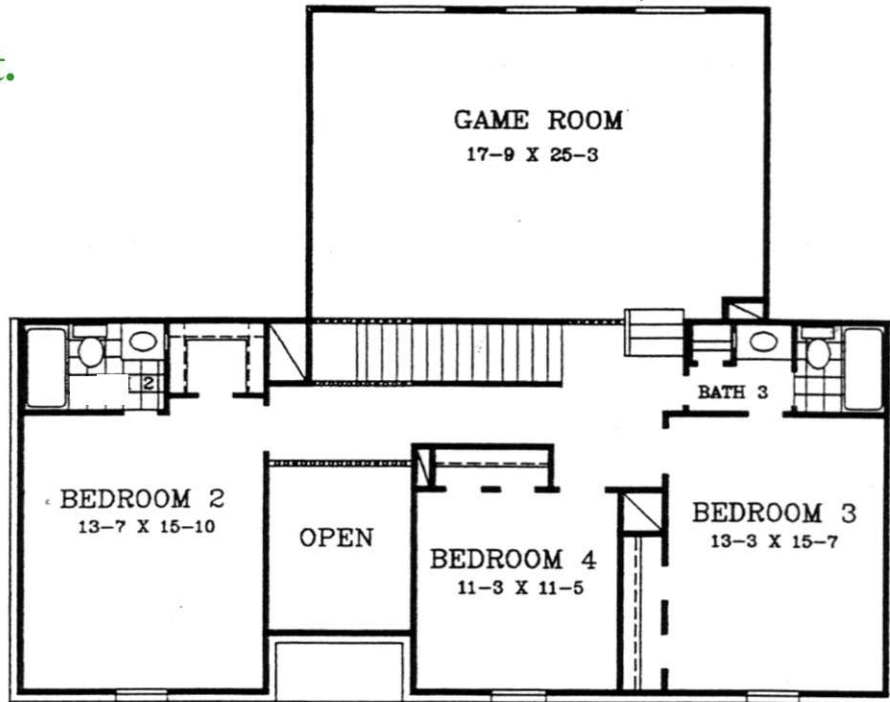

Cervelle Homes

Plan 303.8

3519 Sq. Ft.

DIAGRAM 1

SECOND FLOOR

FIRST FLOOR

303.8 PLAN
3519 SQ.FT.