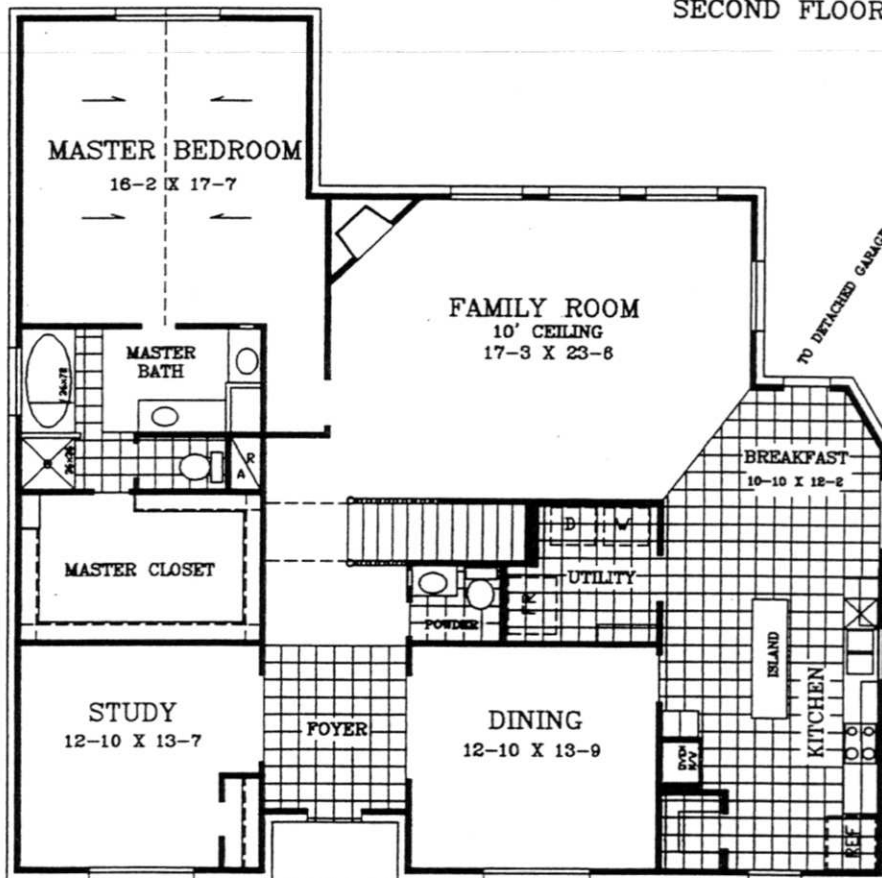

Cervelle Homes

Plan 303.8

3519 Sq. Ft.

DIAGRAM 1

SECOND FLOOR

FIRST FLOOR

303.8 PLAN
3519 SQ.FT.