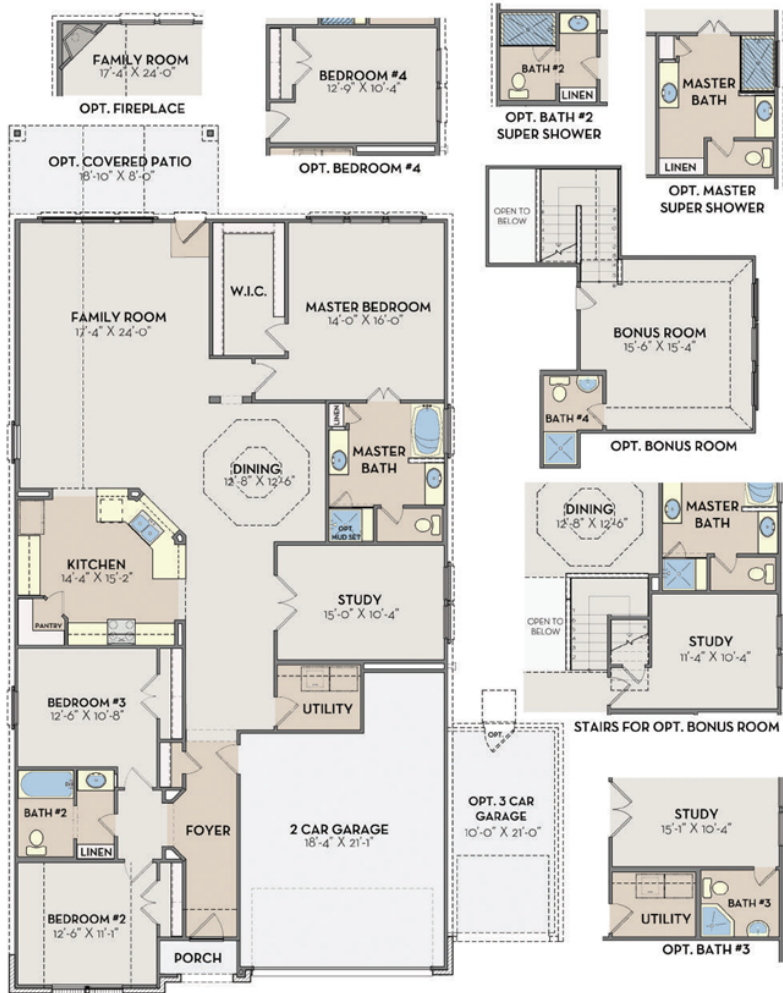

Glenwood-Silver at Woodshore
 128 Canvasback Dr. Clute TX 77531
 3 Bedrooms | 2 Bathrooms | 2 Car Garage
 2,264 Sq. Ft. | 1 Story | Starting at \$265,990

COMMUNITY BUILDER WITH A ROCK SOLID FOUNDATION **C-ROCK.COM**
Elevations are artist renderings and some minor changes may occur after the rendering has been produced. See Sales Consultant for current elevations. Square footage is approximate and may vary per elevation. The designs, as originally designed and prior to any changes you make, are estimated to yield approximately the number of square feet shown. All dimensions are approximate. Square footage may vary based on as-built dimensions, configurations, plan options and/or method of calculation.

Community: [128 Canvasback Dr. Clute, TX 77531](https://www.c-rock.com/communities/glenwood-silver-at-woodshore) Or Call Us: [979-265-2171](tel:979-265-2171) Or Email Us: LMolnar@c-rock.com

Glenwood-Silver at Woodshore
128 Canvasback Dr. Clute TX 77531
3 Bedrooms | 2 Bathrooms | 2 Car Garage
2,264 Sq. Ft. | 1 Story | Starting at \$265,990

GLENWOOD
2264 SQ FT

 COMMUNITY BUILDER WITH A ROCK SOLID FOUNDATION C-ROCK.COM
Elevations are artist renderings and some minor changes may occur after the rendering has been produced. See Sales Consultant for current elevations. Square footage is approximate and may vary per elevation. The designs, as originally designed and prior to any changes you make, are estimated to yield approximately the number of square feet shown. All dimensions are approximate. Square footage may vary based on as-built dimensions, configurations, plan options and/or method of calculation.