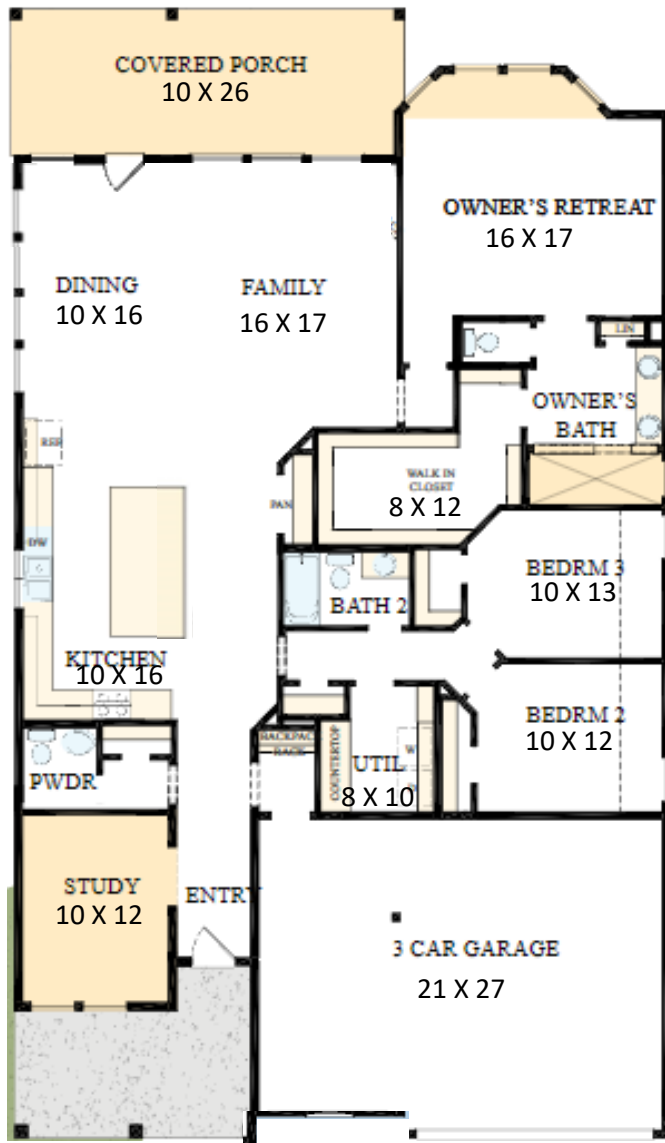

HOME SWEET *Quick Move-in* HOME

EXPLORE OUR QUICK MOVE-IN HOME OF THE MONTH!

29622 CEDAR ELM, TOMBALL, TX 77375

THE HENNESSEY - \$473,469

2271 SQ FT. / 1 STORY

3-Bedrooms, 2-1/2 Bath, Study w/French Doors, Large Kitchen w/separate oven/micro w/updraft vent hood & quartz counters. Super Shower @ Master Bath, Bay window @ Master Bedroom, Outdoor Living, 2-Car Garage w/storage area. September completion.

Design Selections

B1.8

KITCHEN

CABINETS
 TIMBERLAKE BARNETT
 MAIN - PAINTED HARBOR
 ISLAND - PAINTED NAVY

BACKSLASH
 EM HEKSA WHITE
 8X9 HEX
 SILVER GROUT

COUNTERTOP
 QUARTZ MIAMI
 VENA STRAIGHT
 EDGE

FLOORING
 SHAW PEMBROKE
 PLUS MARINA
 SPC/LUXURY VINYL