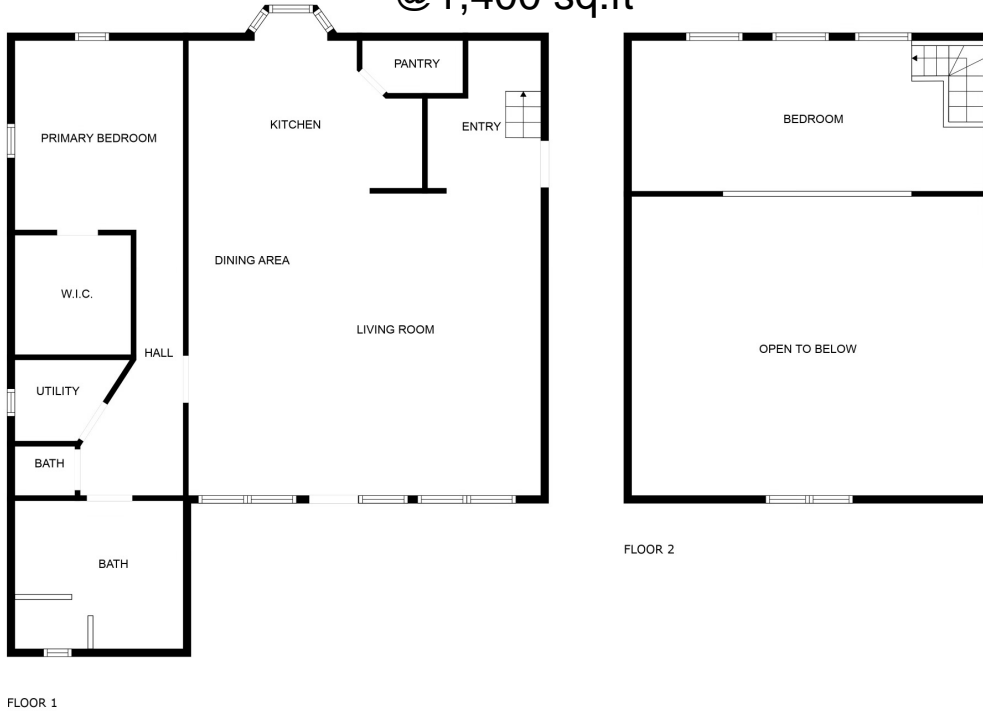

# Barndominium @1,400 sq.ft

MEASUREMENTS ARE CALCULATED BY CUBICASA TECHNOLOGY. DEEMED HIGHLY RELIABLE BUT NOT GUARANTEED.