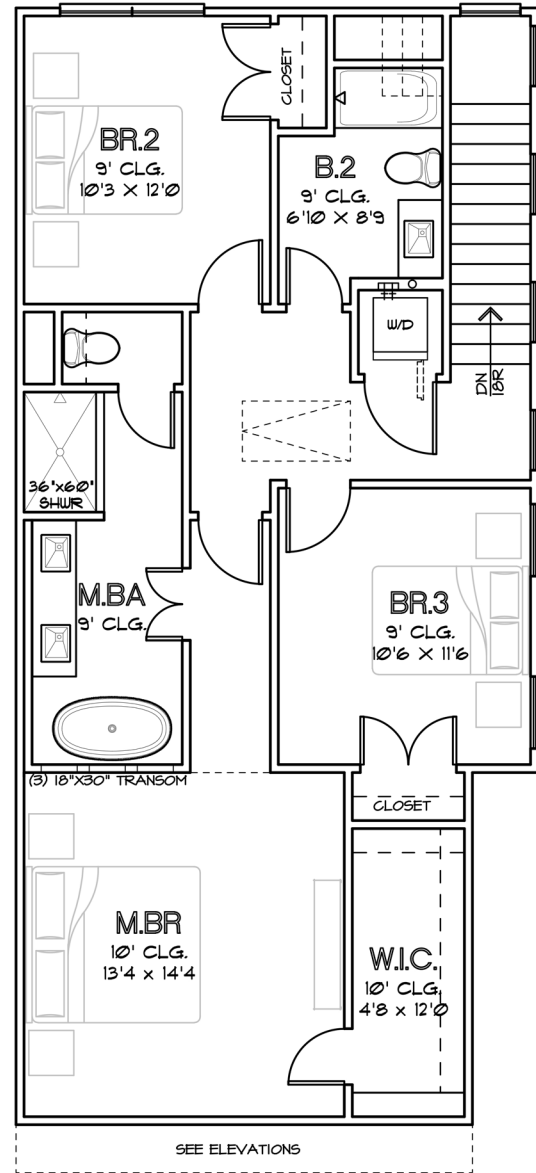

CITY HOMES
CHOICE

KOLBE PARK
THE COTTONWOOD
1,480 SQ.FT.

FIRST FLOOR

SECOND FLOOR

CHOICE IS THE ULTIMATE LUXURY