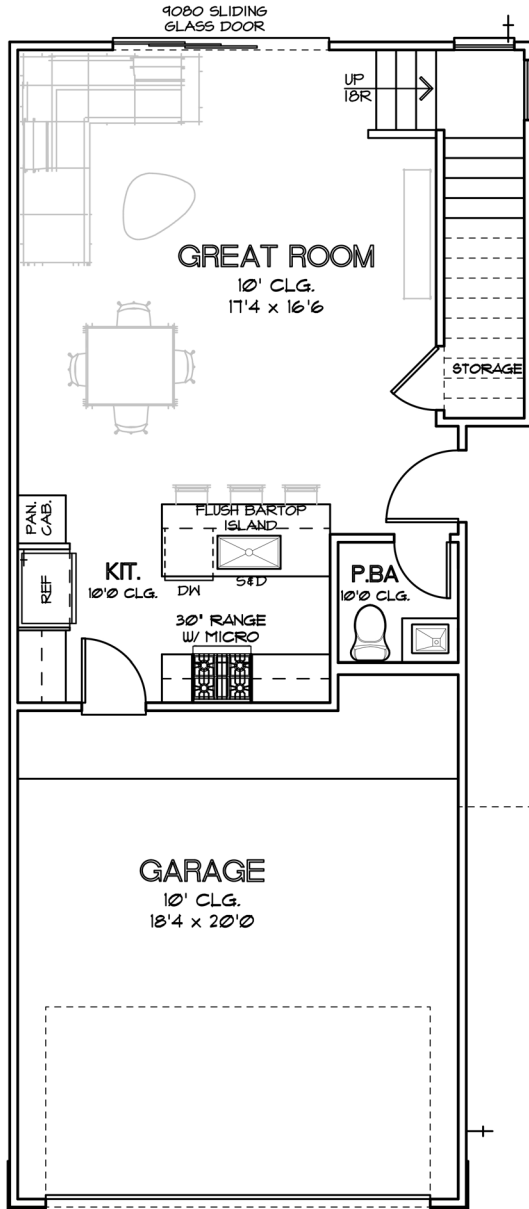

CITY HOMES
CHOICE

KOLBE PARK
THE COTTONWOOD
1,480 SQ.FT.

FIRST FLOOR

SECOND FLOOR

CHOICE IS THE ULTIMATE LUXURY