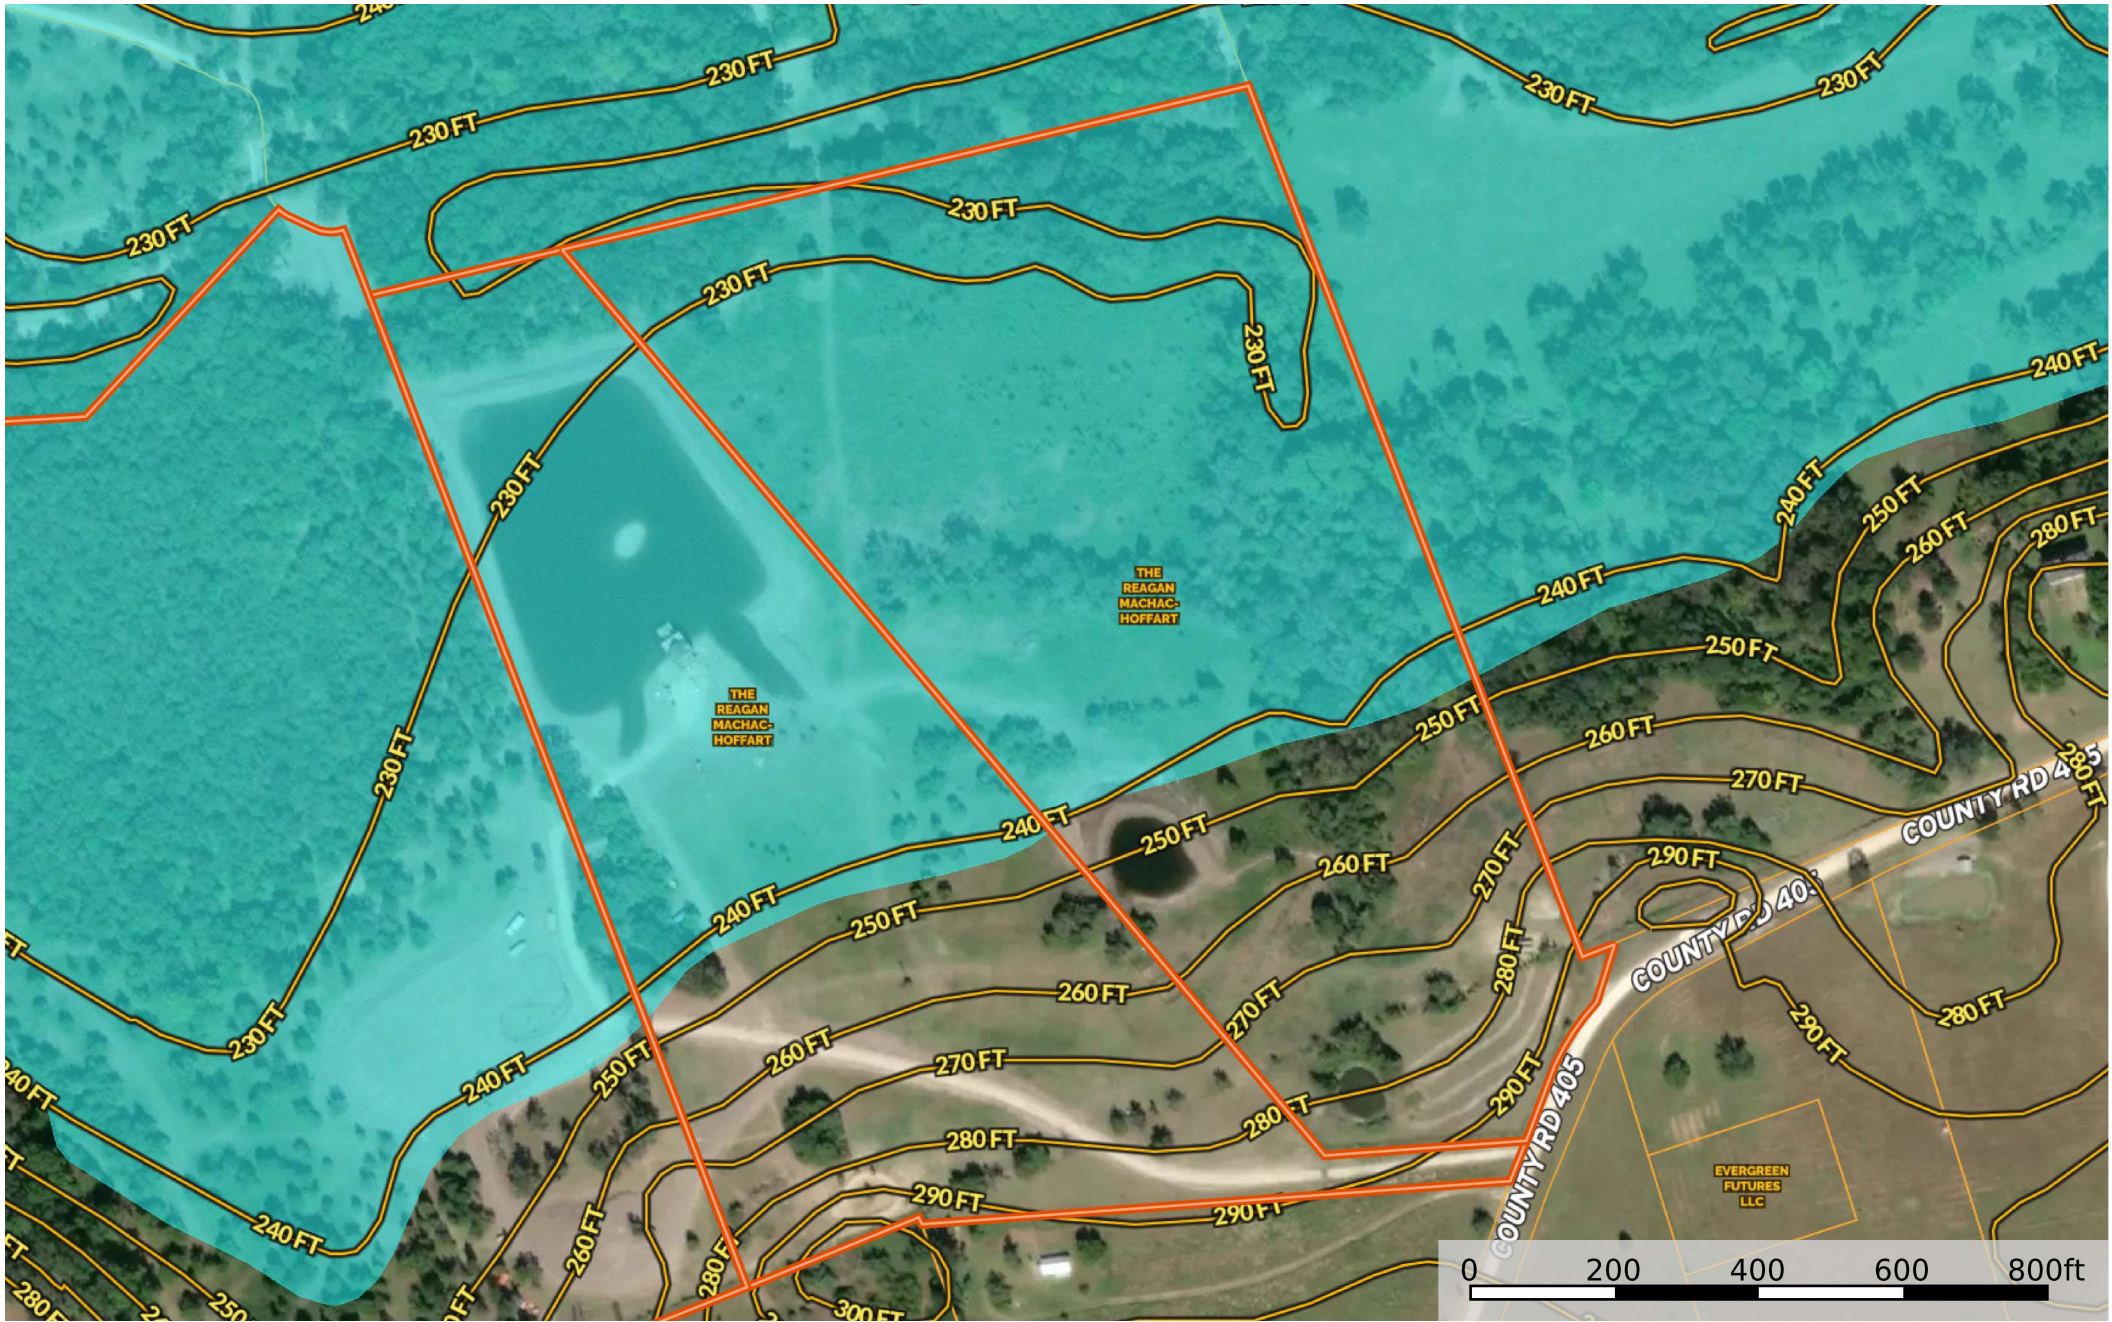

# Wildblue Futures

Texas, AC +/-

- Boundary
- 100 Year Floodplain
- 500 Year Floodplain
- Floodway
- Special
- Unmapped/ Not Included