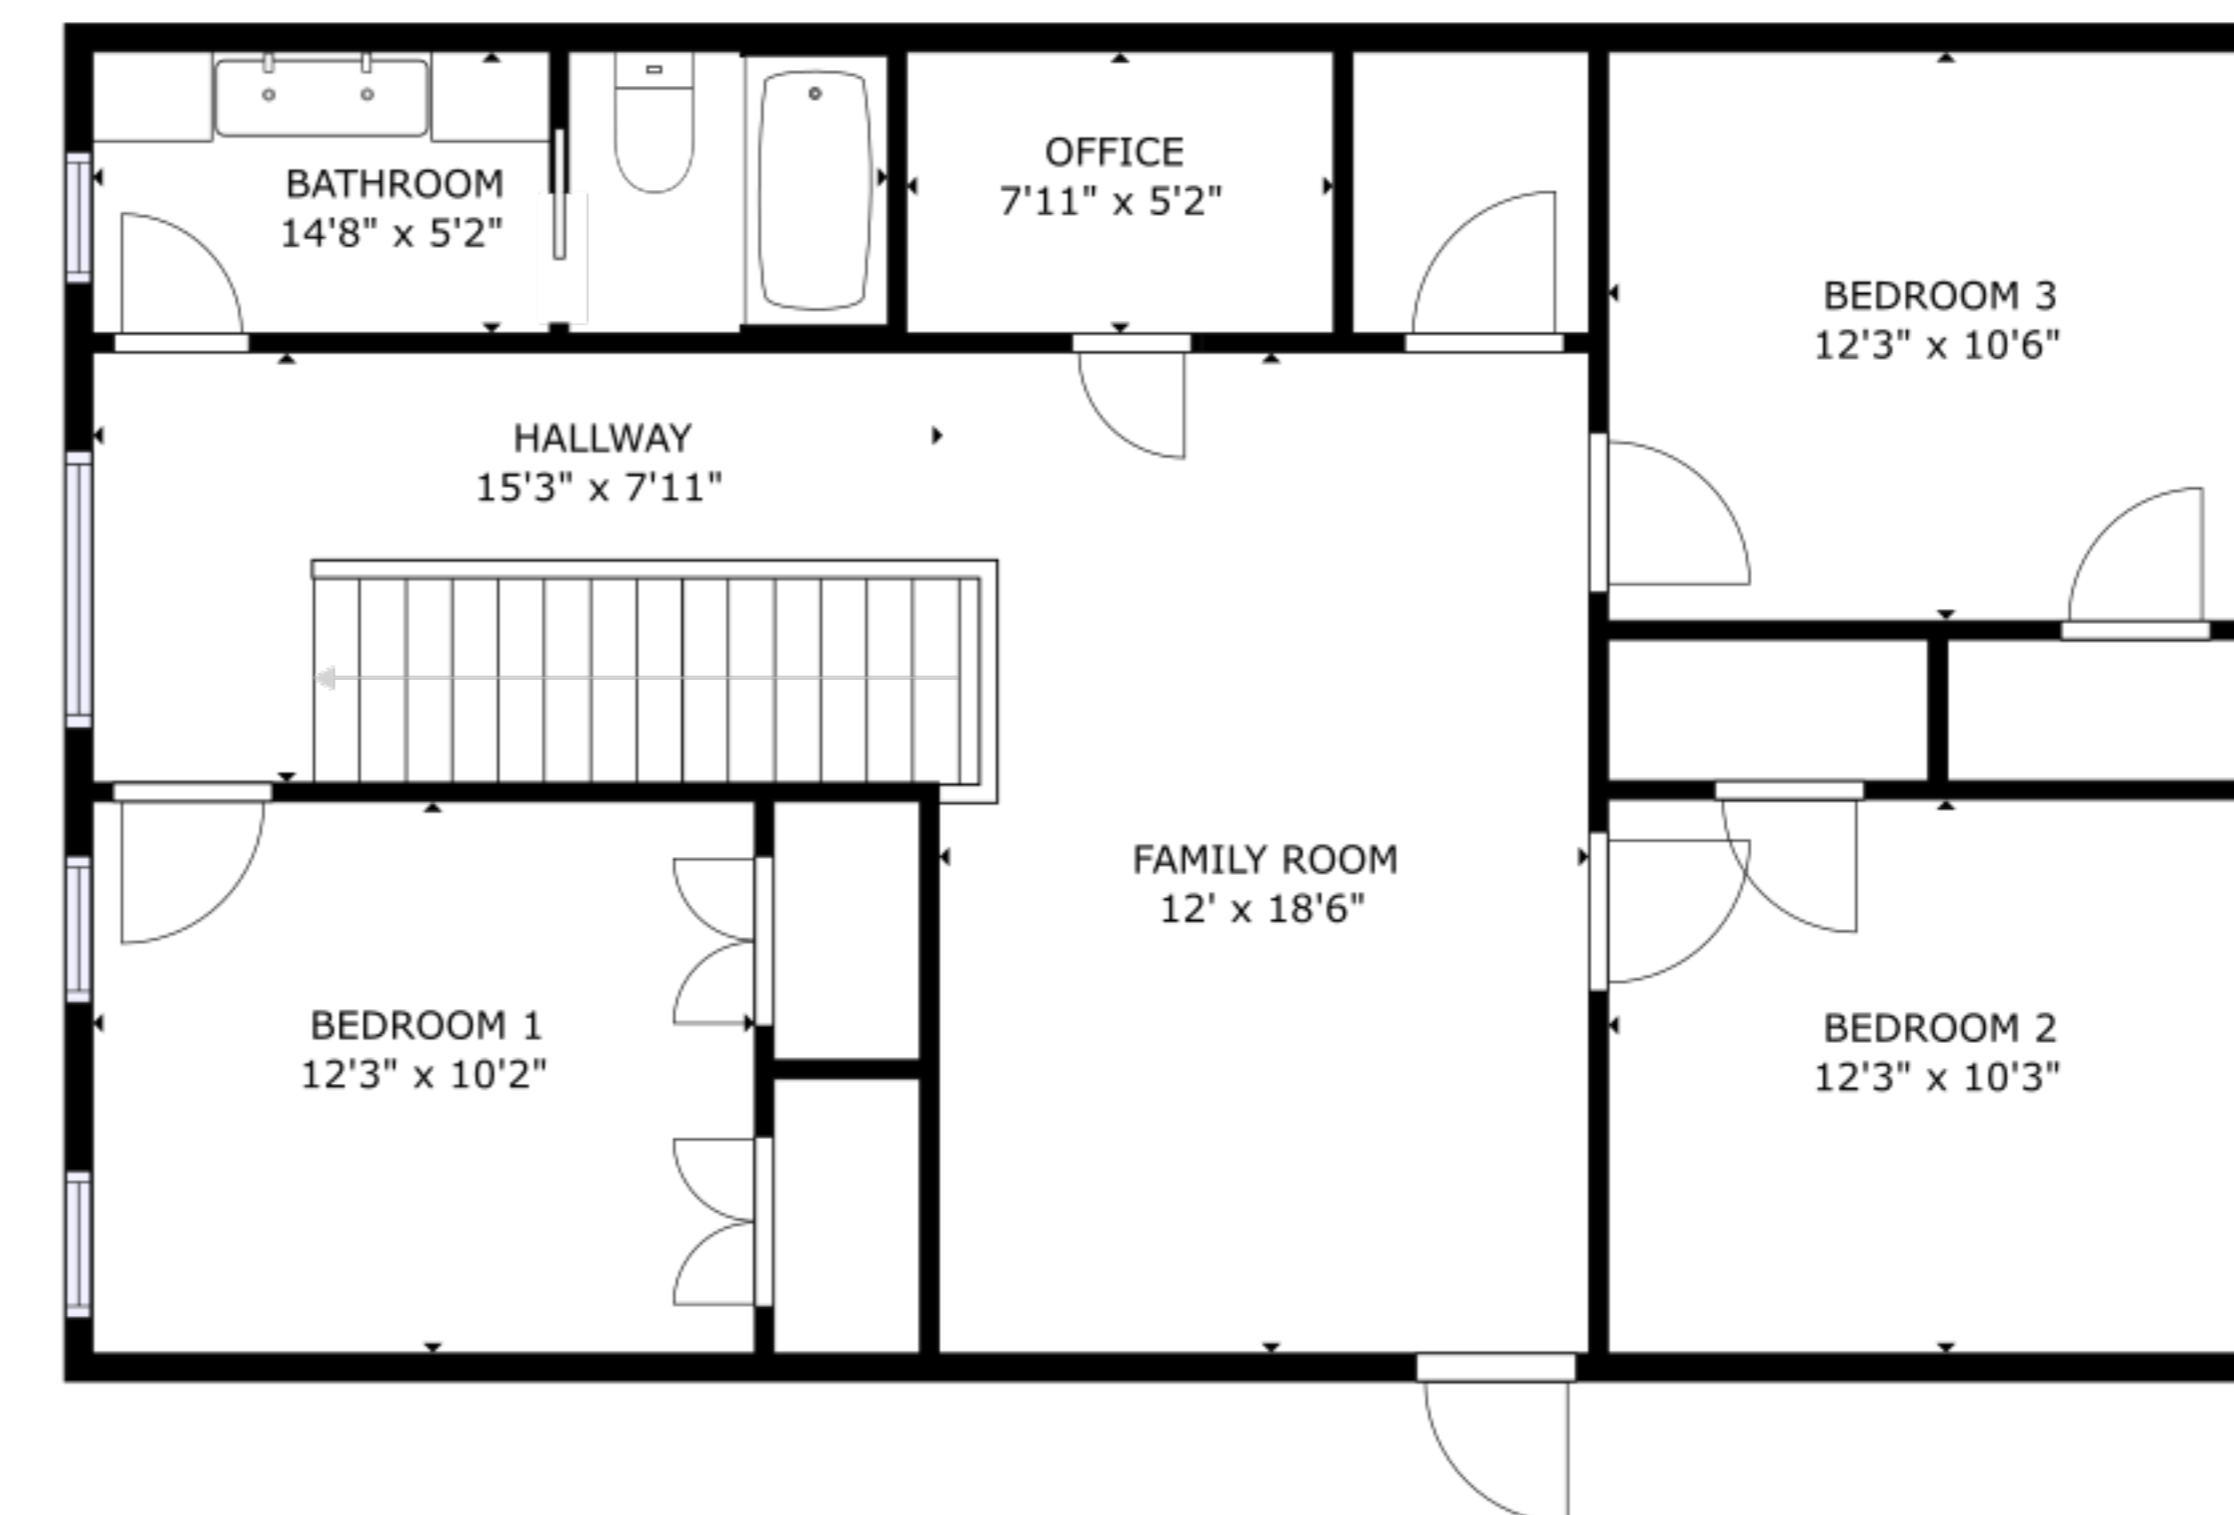

FLOOR 1

FLOOR 2

GROSS INTERNAL AREA  
 FLOOR 1: 1912 sq ft, FLOOR 2: 964 sq ft  
 EXCLUDED AREAS: PORCH: 40 sq ft, PATIO: 204 sq ft  
 TOTAL: 2876 sq ft  
 SIZES AND DIMENSIONS ARE APPROXIMATE, ACTUAL MAY VARY.