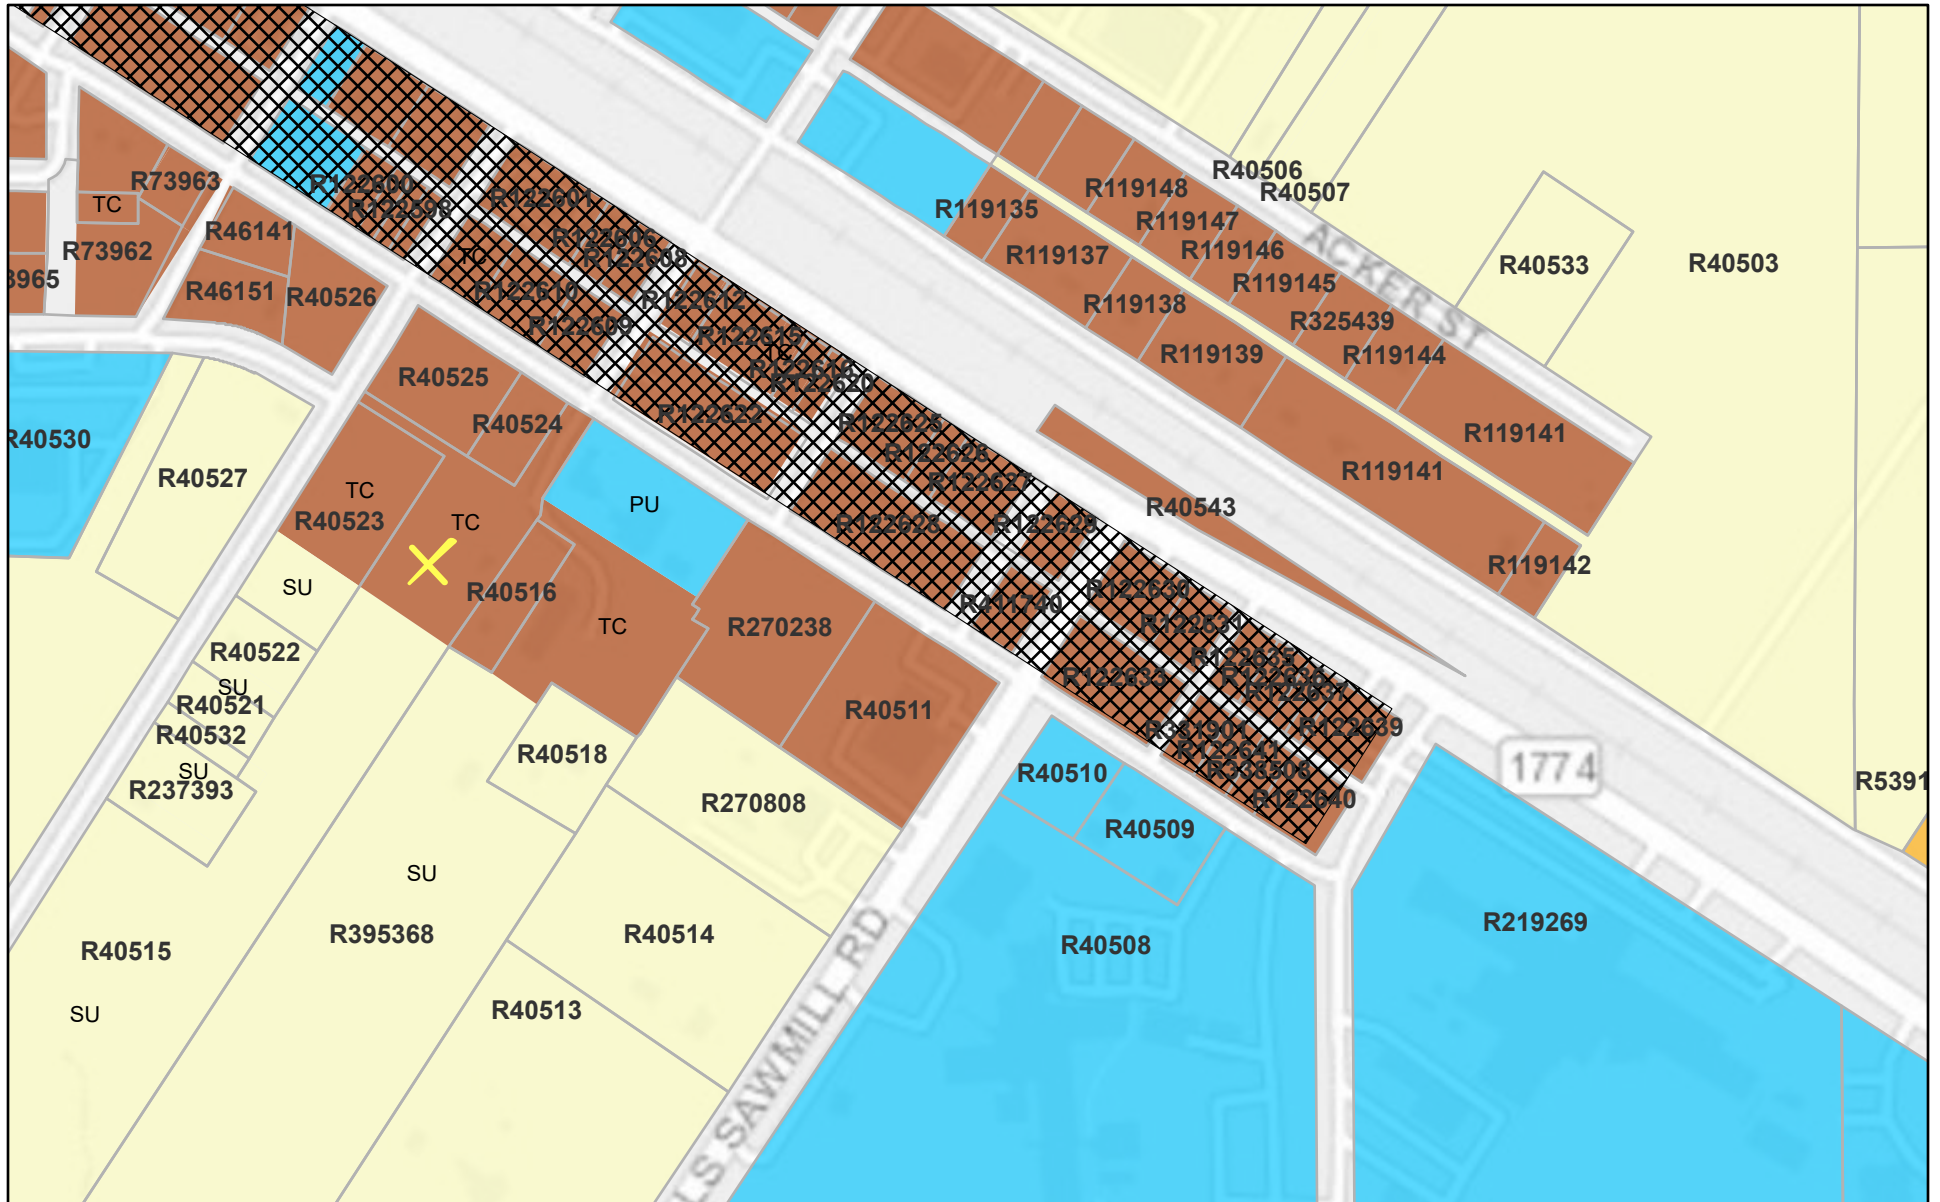

City of Magnolia

March 8, 2024

City Limit

Stroll Overlay District

Parcel

Zoning

NC.1

PU