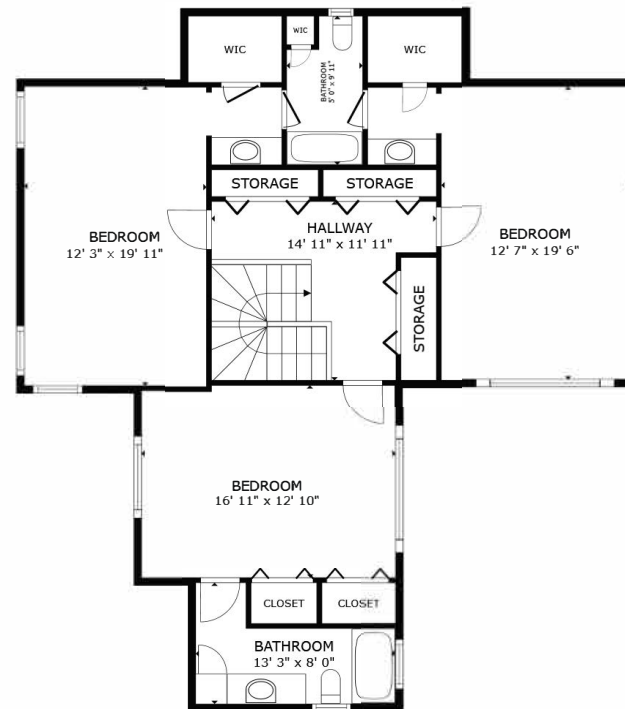

FLOOR 1

FLOOR 2

GROSS INTERNAL AREA  
FLOOR 1 2,781 sq.ft. FLOOR 2 1,208 sq.ft.  
EXCLUDED AREAS : PATIO 1,016 sq.ft.  
TOTAL : 3,989 sq.ft.

SIZES AND DIMENSIONS ARE APPROXIMATE, ACTUAL MAY VARY.