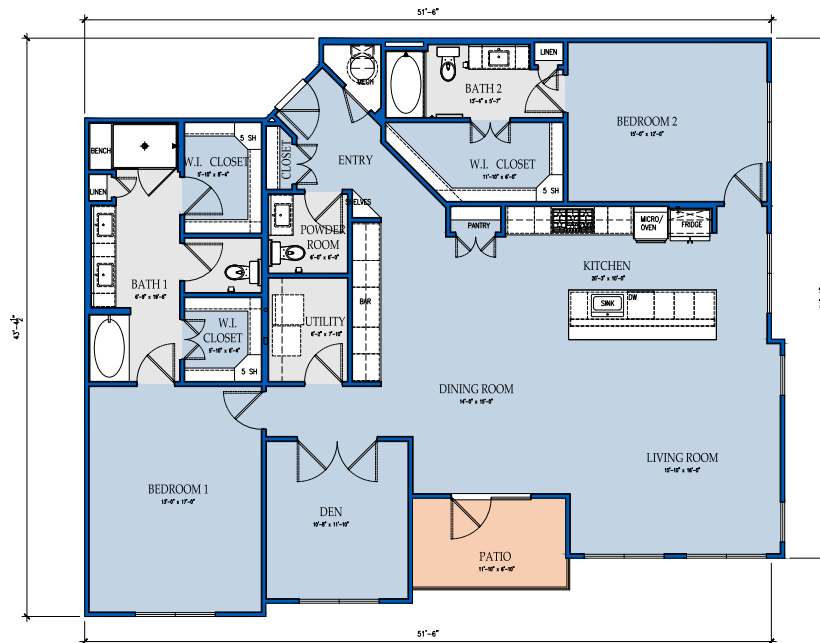

Steinberg
Dickey
Collaborative, LLP

UNIT B3a

2BR / 2.5BA
1724 SQ.FT.

Scale : 1/4" = 1'-0"
Date : 2024.01.05
PROJECT #: 21-051
UNITS

Territory at Telfair
Houston, Texas

Steinberg
Dickey
Collaborative, LLP

UNIT B4

2BR / 2.5BA + DEN
1972 SQ.FT.

Scale : 1/4" = 1'-0"
Date : 2024.01.05

PROJECT #: 21-051

UNITS

Territory at Telfair

Houston, Texas

Steinberg
Dickey
Collaborative, LLP

UNIT B4-H