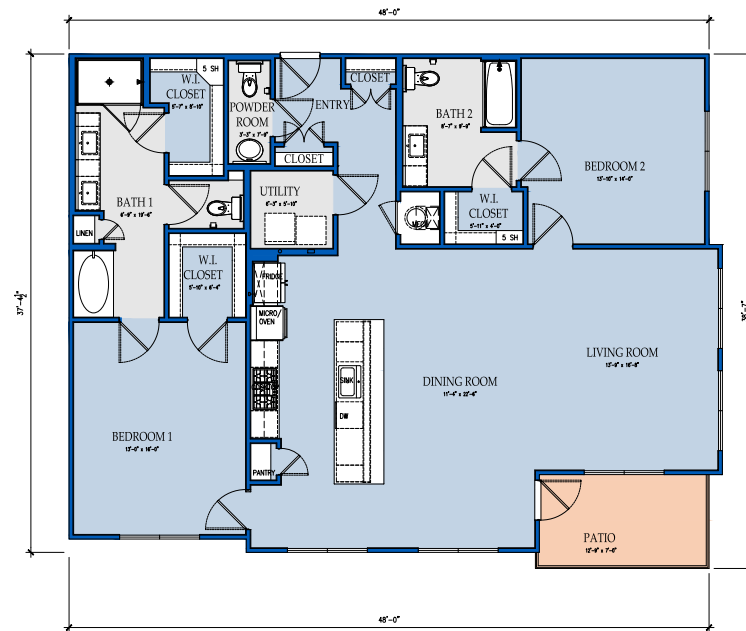

UNIT B1

2BR / 2BA
1542 SQ.FT.

Scale : 1/4" = 1'-0"
Date : 2024.01.05

PROJECT #: 21-051

UNITS

Territory at Telfair
Houston, Texas

Steinberg
Dickey
Collaborative, LLP

UNIT B1a

Scale : 1/4" = 1'-0"
Date : 2024.01.05

PROJECT #: 21-051

UNITS

Territory at Telfair
Houston, Texas

Steinberg
Dickey
Collaborative, LLP

UNIT B3

2BR / 2.5BA
1724 SQ.FT.

Scale : 1/4" = 1'-0"
Date : 2024.01.05

PROJECT #: 21-051

UNITS

Territory at Telfair
Houston, Texas

Steinberg
Dickey
Collaborative, LLP

UNIT B3-H

2BR / 2.5BA
1724 SQ.FT.

Scale : 1/4" = 1'-0"
Date : 2024.01.05
PROJECT #: 21-051
UNITS

Territory at Telfair
Houston, Texas

Steinberg
Dickey
Collaborative, LLP

UNIT B3a

2BR / 2.5BA
1724 SQ.FT.

Scale : 1/4" = 1'-0"
Date : 2024.01.05
PROJECT #: 21-051
UNITS

Territory at Telfair
Houston, Texas

Steinberg
Dickey
Collaborative, LLP

UNIT B4