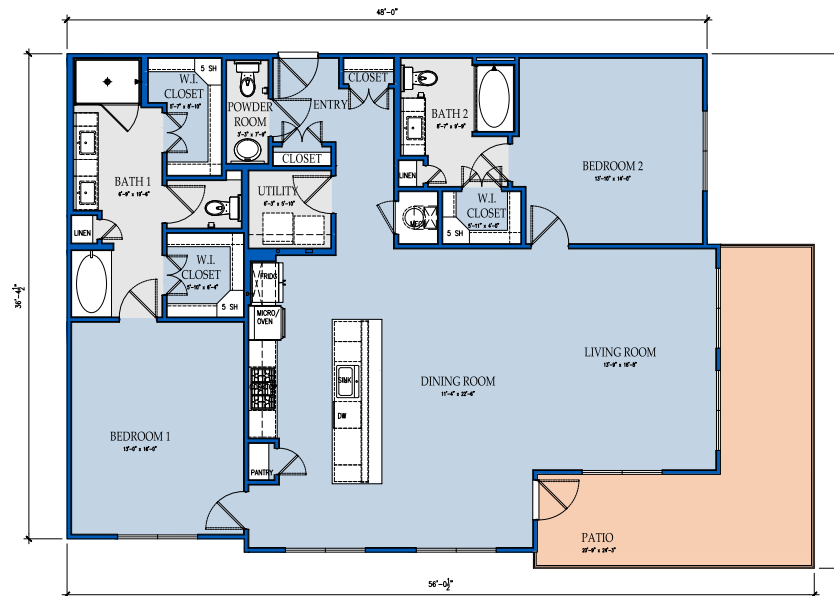

UNIT B1

2BR / 2BA
1542 SQ.FT.

Scale : 1/4" = 1'-0"
Date : 2024.01.05

PROJECT #: 21-051

UNITS

Territory at Telfair
Houston, Texas

Steinberg
Dickey
Collaborative, LLP

UNIT B1a

Scale : 1/4" = 1'-0"
Date : 2024.01.05

PROJECT #: 21-051

UNITS

Territory at Telfair
Houston, Texas

Steinberg
Dickey
Collaborative, LLP

UNIT B3

2BR / 2.5BA
1724 SQ.FT.

Scale : 1/4" = 1'-0"
Date : 2024.01.05

PROJECT #: 21-051

UNITS

Territory at Telfair
Houston, Texas

Steinberg
Dickey
Collaborative, LLP

UNIT B3-H

2BR / 2.5BA
1724 SQ.FT.

Scale : 1/4" = 1'-0"
Date : 2024.01.05
PROJECT #: 21-051
UNITS

Territory at Telfair
Houston, Texas

Steinberg
Dickey
Collaborative, LLP

UNIT B3a

2BR / 2.5BA
1724 SQ.FT.

Scale : 1/4" = 1'-0"
Date : 2024.01.05
PROJECT #: 21-051
UNITS

Territory at Telfair
Houston, Texas

Steinberg
Dickey
Collaborative, LLP

UNIT B4