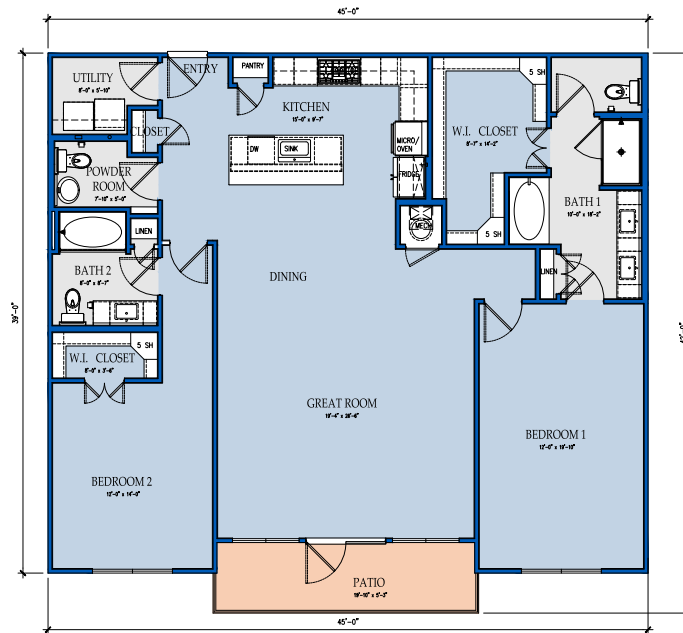

UNIT B1

2BR / 2BA
1542 SQ.FT.

Scale : 1/4" = 1'-0"
Date : 2024.01.05

PROJECT #: 21-051

UNITS

Territory at Telfair
Houston, Texas

Steinberg
Dickey
Collaborative, LLP

UNIT B1a

2BR / 2.5BA
1711 SQ.FT.

Scale : 1/4" = 1'-0"
Date : 2024.01.05

PROJECT #: 21-051

UNITS

Territory at Telfair
Houston, Texas

Steinberg
Dickey
Collaborative, LLP

UNIT B2

2BR / 2.5BA
1577 SQ.FT.

Scale : 1/4" = 1'-0"
Date : 2024.01.05

PROJECT #: 21-051

UNITS

Territory at Telfair
Houston, Texas

Steinberg
Dickey
Collaborative, LLP

UNIT B3

2BR / 2.5BA
1724 SQ.FT.

Scale : 1/4" = 1'-0"
Date : 2024.01.05