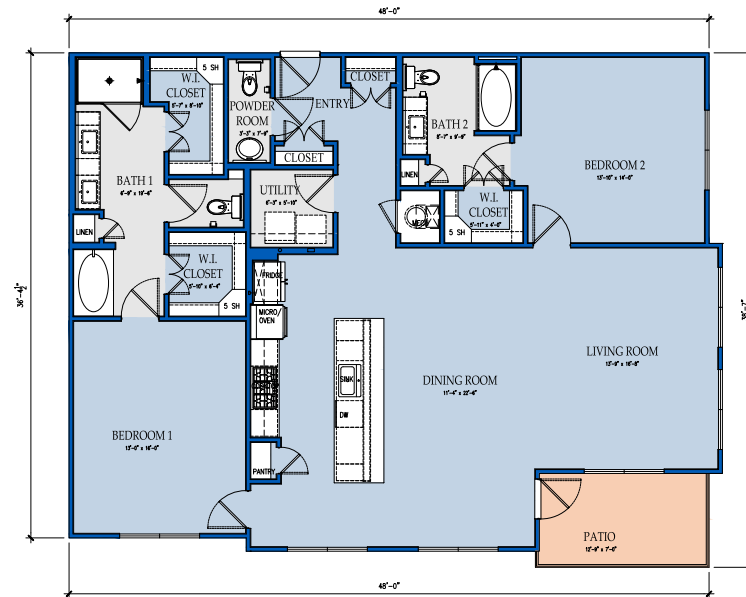

UNIT B1

2BR / 2BA
1542 SQ.FT.

Scale : 1/4" = 1'-0"
Date : 2024.01.05

PROJECT #: 21-051

UNITS

Territory at Telfair
Houston, Texas

Steinberg
Dickey
Collaborative, LLP

UNIT B1a

2BR / 2.5BA
1711 SQ.FT.

Scale : 1/4" = 1'-0"
Date : 2024.01.05

PROJECT #: 21-051

UNITS

Territory at Telfair
Houston, Texas

Steinberg
Dickey
Collaborative, LLP

UNIT B2

2BR / 2.5BA
1577 SQ.FT.

Scale : 1/4" = 1'-0"
Date : 2024.01.05

PROJECT #: 21-051

UNITS

Territory at Telfair
Houston, Texas

Steinberg
Dickey
Collaborative, LLP

UNIT B3

2BR / 2.5BA
1724 SQ.FT.

Scale : 1/4" = 1'-0"
Date : 2024.01.05

PROJECT #: 21-051

UNITS

Territory at Telfair
Houston, Texas

Steinberg
Dickey
Collaborative, LLP

UNIT B3-H

2BR / 2.5BA
1724 SQ.FT.

Scale : 1/4" = 1'-0"
Date : 2024.01.05
PROJECT #: 21-051
UNITS

Territory at Telfair
Houston, Texas