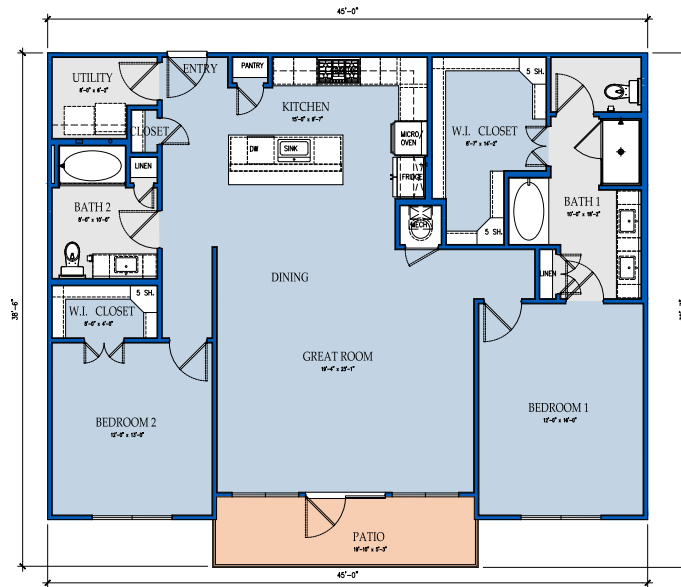

UNIT B1

2BR / 2BA
1542 SQ.FT.

Scale : 1/4" = 1'-0"
Date : 2024.01.05

PROJECT #: 21-051

UNITS

Territory at Telfair
Houston, Texas

Steinberg
Dickey
Collaborative, LLP

UNIT B1a

2BR / 2.5BA
1711 SQ.FT.

Scale : 1/4" = 1'-0"
Date : 2024.01.05

PROJECT #: 21-051

UNITS

Territory at Telfair
Houston, Texas

Steinberg
Dickey
Collaborative, LLP

UNIT B2

2BR / 2.5BA
1577 SQ.FT.

Scale : 1/4" = 1'-0"
Date : 2024.01.05

PROJECT #: 21-051

UNITS

Territory at Telfair
Houston, Texas

Steinberg
Dickey
Collaborative, LLP

UNIT B3

2BR / 2.5BA
1724 SQ.FT.

Scale : 1/4" = 1'-0"
Date : 2024.01.05