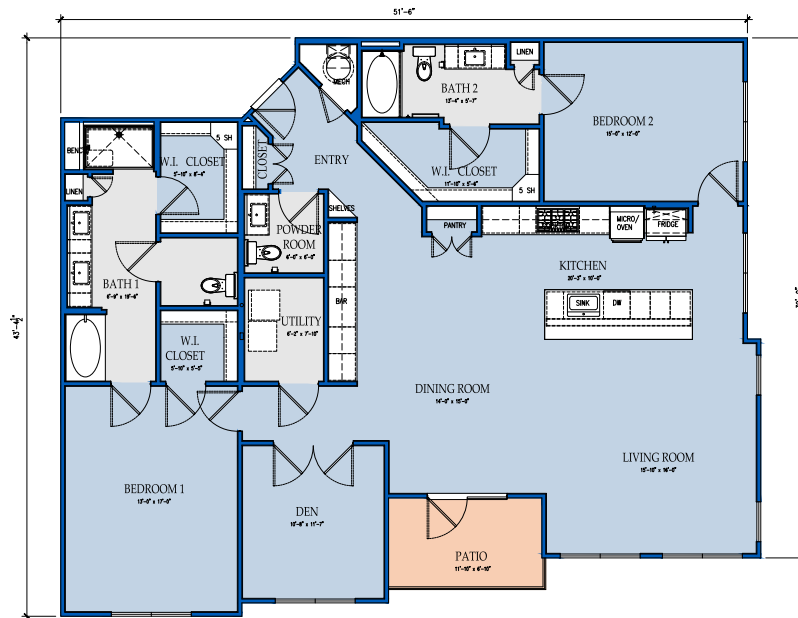

2BR / 2.5BA + DEN
1972 SQ.FT.

Scale : 1/4" = 1'-0"
Date : 2024.01.05

PROJECT #: 21-051

UNITS

Territory at Telfair

Houston, Texas

Steinberg
Dickey
Collaborative, LLP

UNIT B4-H

2BR / 2.5BA + DEN
1972 SQ.FT.

Scale : 1/4" = 1'-0"
Date : 2024.01.05

PROJECT #: 21-051

UNITS

Territory at Telfair
Houston, Texas

Steinberg
Dickey
Collaborative, LLP