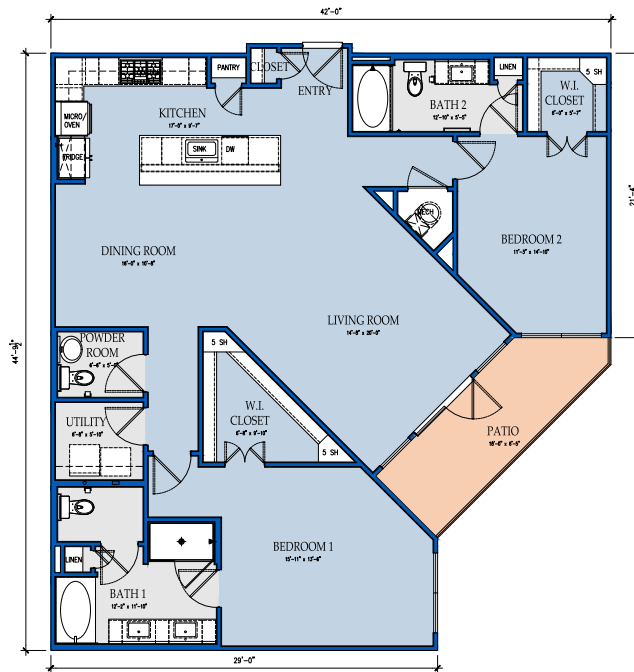

UNIT B1

2BR / 2BA
1542 SQ.FT.

Scale : 1/4" = 1'-0"
Date : 2024.01.05

PROJECT #: 21-051

UNITS

Territory at Telfair
Houston, Texas

Steinberg
Dickey
Collaborative, LLP

UNIT B1a

2BR / 2.5BA
1711 SQ.FT.

Scale : 1/4" = 1'-0"
Date : 2024.01.05

PROJECT #: 21-051

UNITS

Territory at Telfair
Houston, Texas

Steinberg
Dickey
Collaborative, LLP

UNIT B2

2BR / 2.5BA
1577 SQ.FT.

Scale : 1/4" = 1'-0"
Date : 2024.01.05

PROJECT #: 21-051

UNITS

Territory at Telfair
Houston, Texas

Steinberg
Dickey
Collaborative, LLP

UNIT B3

2BR / 2.5BA
1724 SQ.FT.

Scale : 1/4" = 1'-0"
Date : 2024.01.05