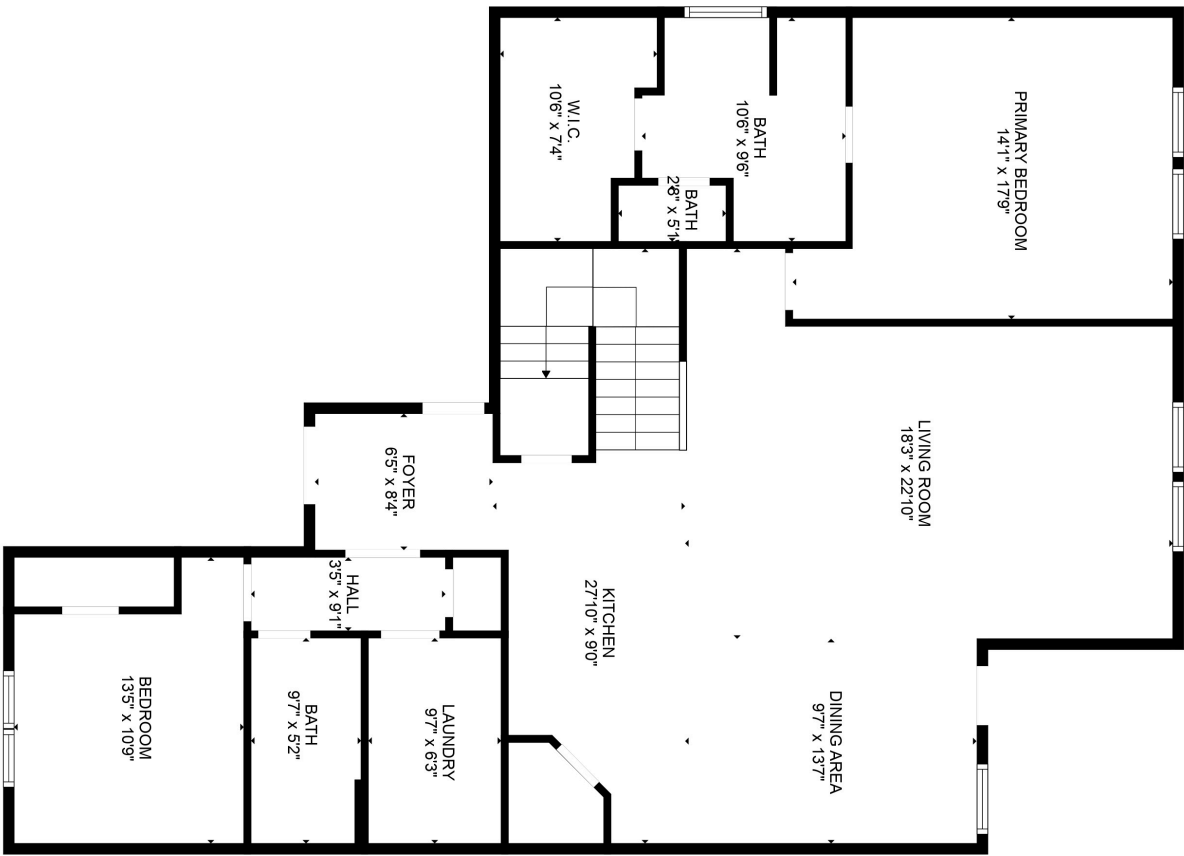

TOTAL: 2133 sq. ft
 FLOOR 1: 1489 sq. ft, FLOOR 2: 644 sq. ft

MEASUREMENTS ARE CALCULATED BY CUBICASA TECHNOLOGY, DEEMED HIGHLY RELIABLE BUT NOT GUARANTEED.

TOTAL: 2133 sq. ft
FLOOR 1: 1489 sq. ft, FLOOR 2: 644 sq. ft

MEASUREMENTS ARE CALCULATED BY CUBICASA TECHNOLOGY, DEEMED HIGHLY RELIABLE BUT NOT GUARANTEED.

TOTAL: 2133 sq. ft
 FLOOR 1: 1489 sq. ft, FLOOR 2: 644 sq. ft

MEASUREMENTS ARE CALCULATED BY CUBICASA TECHNOLOGY, DEEMED HIGHLY RELIABLE BUT NOT GUARANTEED.