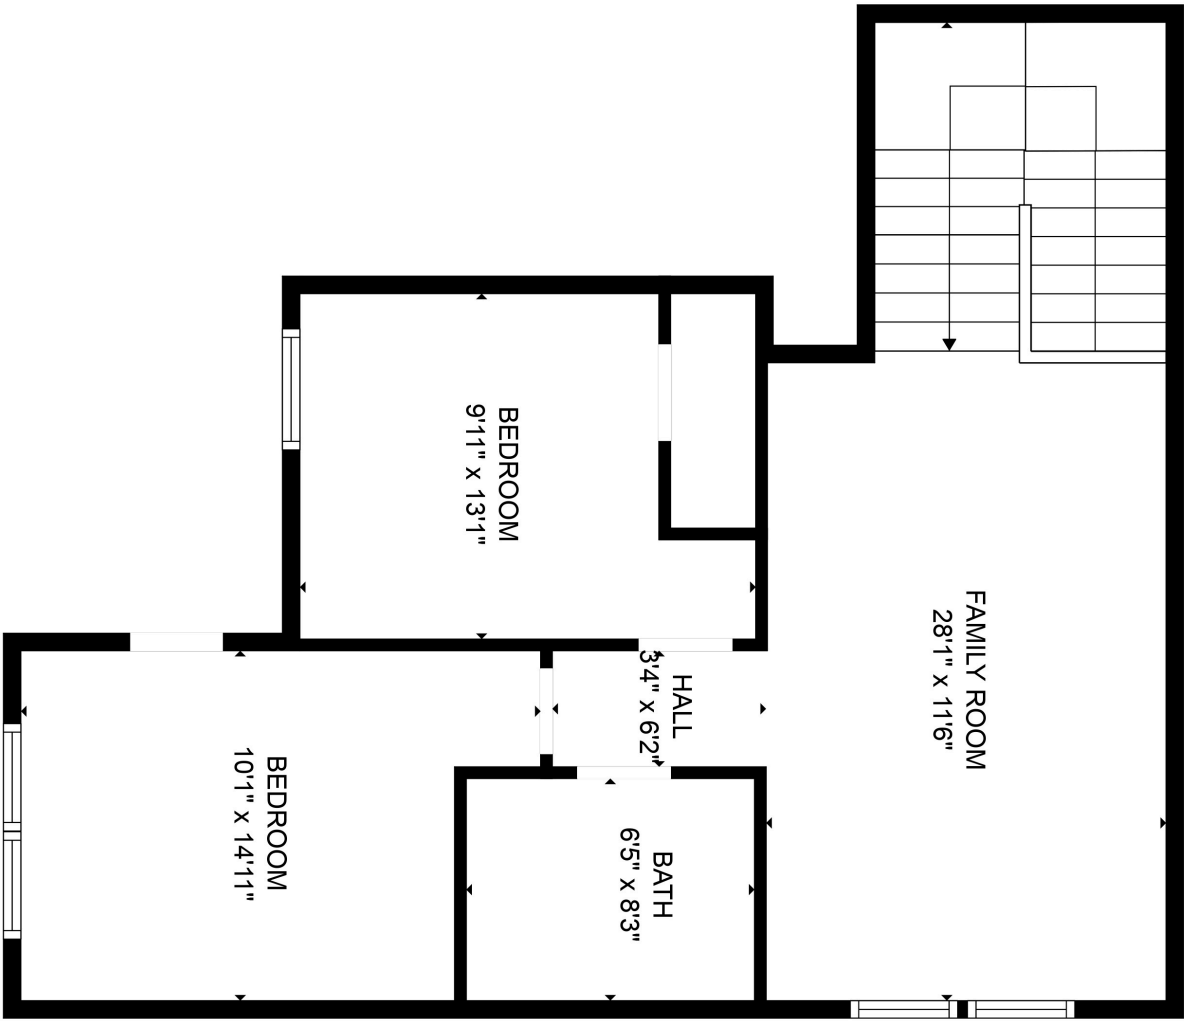

TOTAL: 2133 sq. ft
 FLOOR 1: 1489 sq. ft, FLOOR 2: 644 sq. ft

MEASUREMENTS ARE CALCULATED BY CUBICASA TECHNOLOGY, DEEMED HIGHLY RELIABLE BUT NOT GUARANTEED.

TOTAL: 2133 sq. ft
FLOOR 1: 1489 sq. ft, FLOOR 2: 644 sq. ft

MEASUREMENTS ARE CALCULATED BY CUBICASA TECHNOLOGY, DEEMED HIGHLY RELIABLE BUT NOT GUARANTEED.

TOTAL: 2133 sq. ft
 FLOOR 1: 1489 sq. ft, FLOOR 2: 644 sq. ft

MEASUREMENTS ARE CALCULATED BY CUBICASA TECHNOLOGY, DEEMED HIGHLY RELIABLE BUT NOT GUARANTEED.