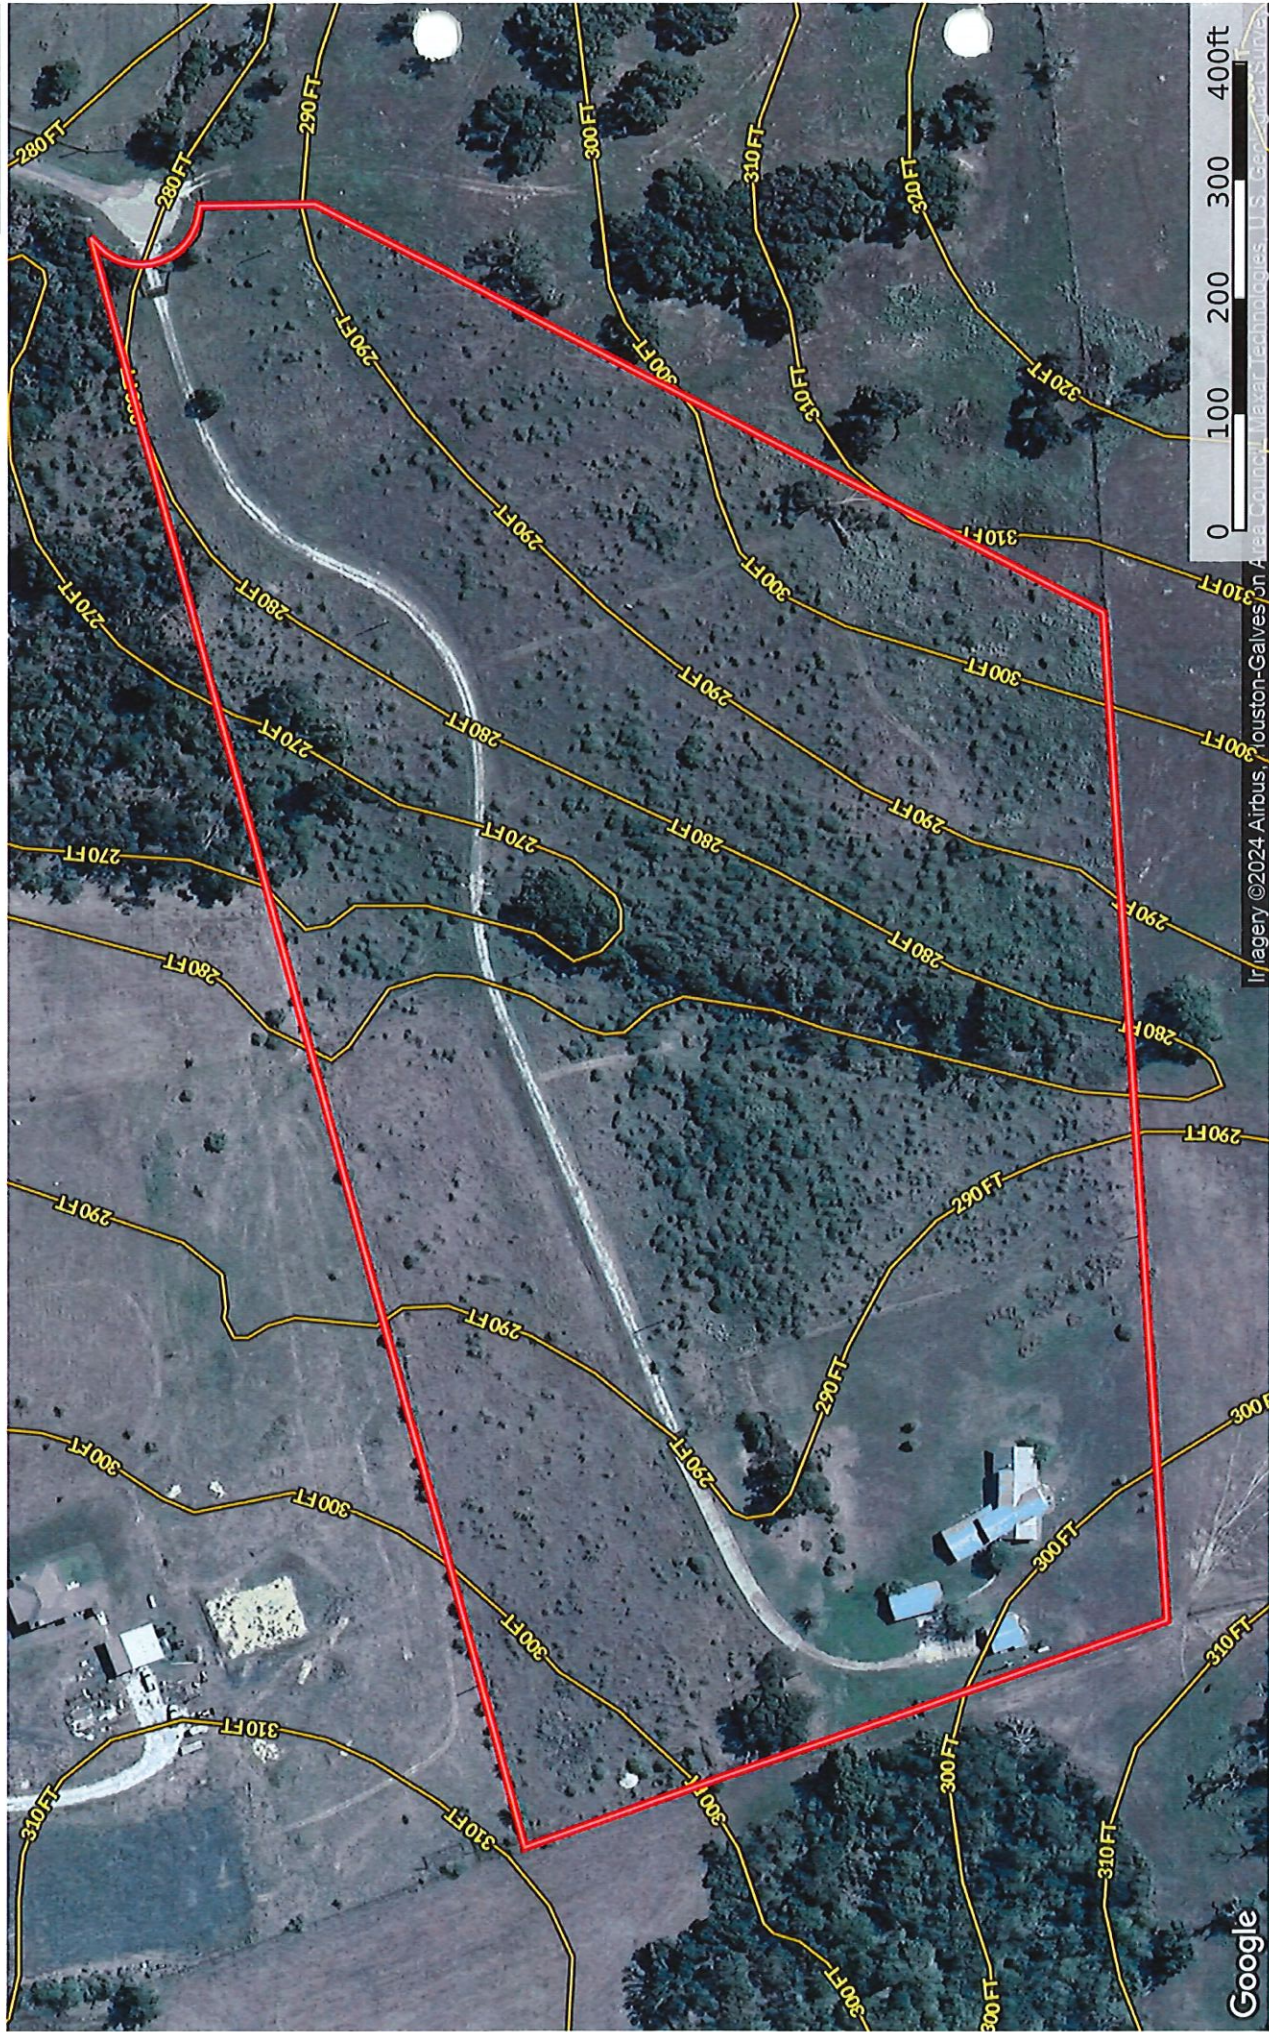

8181 Equestrian Lane, Washington
Texas, AC +/-

Lindi Camaron Team
P: 979/4514645

<http://lindicamaronteam.buybrenham.com/>

601 Medical Court

The information contained herein was obtained from sources deemed to be reliable. Seller makes no warranties or guarantees as to the completeness or accuracy thereof.

Imagery ©2024 Airbus, Houston-Galveston Area Council, Maxar Technologies, U.S. Geological Survey

8181 Equestrian Lane, Washington

Texas, AC +/-

Lindi Camaron Team
P: 979/4514645

<http://lindicamaronteam.buybrenham.com/>

601 Medical Court

This information contained herein was obtained from sources deemed to be reliable. Land & Services makes no warranties or guarantees as to the completeness or accuracy thereof.

8181 Equestrian Lane, Washington
Texas, AC +/-