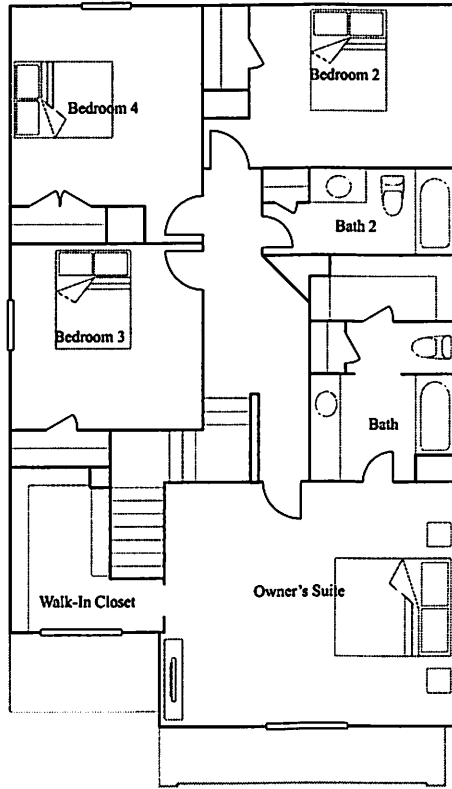

# La Mirada

4 bd . 2 ba . 1 half ba . 2,229 ft<sup>2</sup>

La Mirada at Colonial & Cottage Collections in Angleton, TX

1st Floor

Earthlink

Floorplan may vary by homesite. Learn more at.

<https://www.lennar.com/legal#floor-plans-and-elevator>

2nd Floor

Floorplan