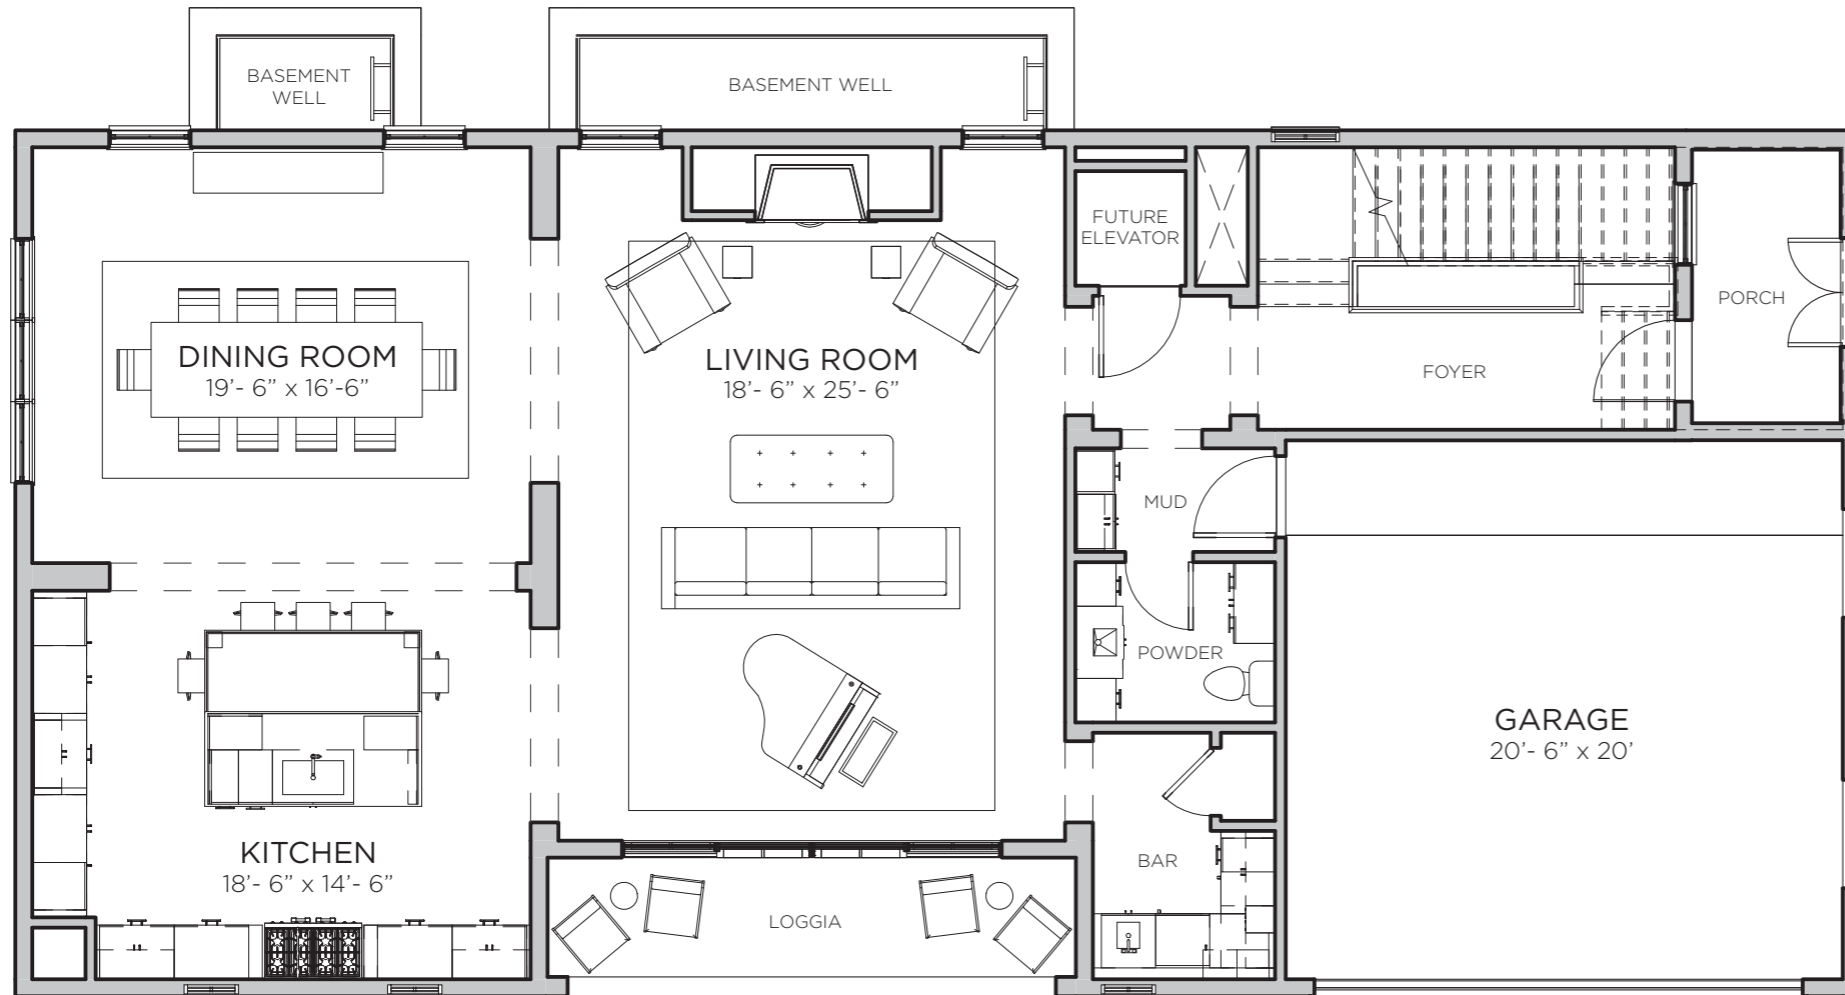

2009 CHILTON

IN RIVER OAKS

MIRADOR
SUDHOFF
SHOWCASE

FLOOR 1

CONDITIONED SPACE

BASEMENT	1700 SF
FIRST FLOOR	1435 SF
SECOND FLOOR	1974 SF
	5109 SF

NON-CONDITIONED SPACE

PORCH	64 SF
GARAGE	445 SF
PATIO	95 SF
	604 SF
GRAND TOTAL	5713 SF

2009 CHILTON

IN RIVER OAKS

MIRADOR
SUDHOFF
SHOWCASE

FLOOR 2

CONDITIONED SPACE

BASEMENT	1700 SF
FIRST FLOOR	1435 SF
SECOND FLOOR	1974 SF
	5109 SF

NON-CONDITIONED SPACE

PORCH	64 SF
GARAGE	445 SF
PATIO	95 SF
	604 SF
GRAND TOTAL	5713 SF

2009 CHILTON

IN RIVER OAKS

MIRADOR
SUDHOFF
SHOWCASE

BASEMENT

CONDITIONED SPACE

BASEMENT	1700 SF
FIRST FLOOR	1435 SF
SECOND FLOOR	1974 SF
	5109 SF

NON-CONDITIONED SPACE

PORCH	64 SF
GARAGE	445 SF
PATIO	95 SF
	604 SF

GRAND TOTAL 5713 SF

2009 CHILTON

IN RIVER OAKS

MIRADOR
SUDHOFF
SHOWCASE