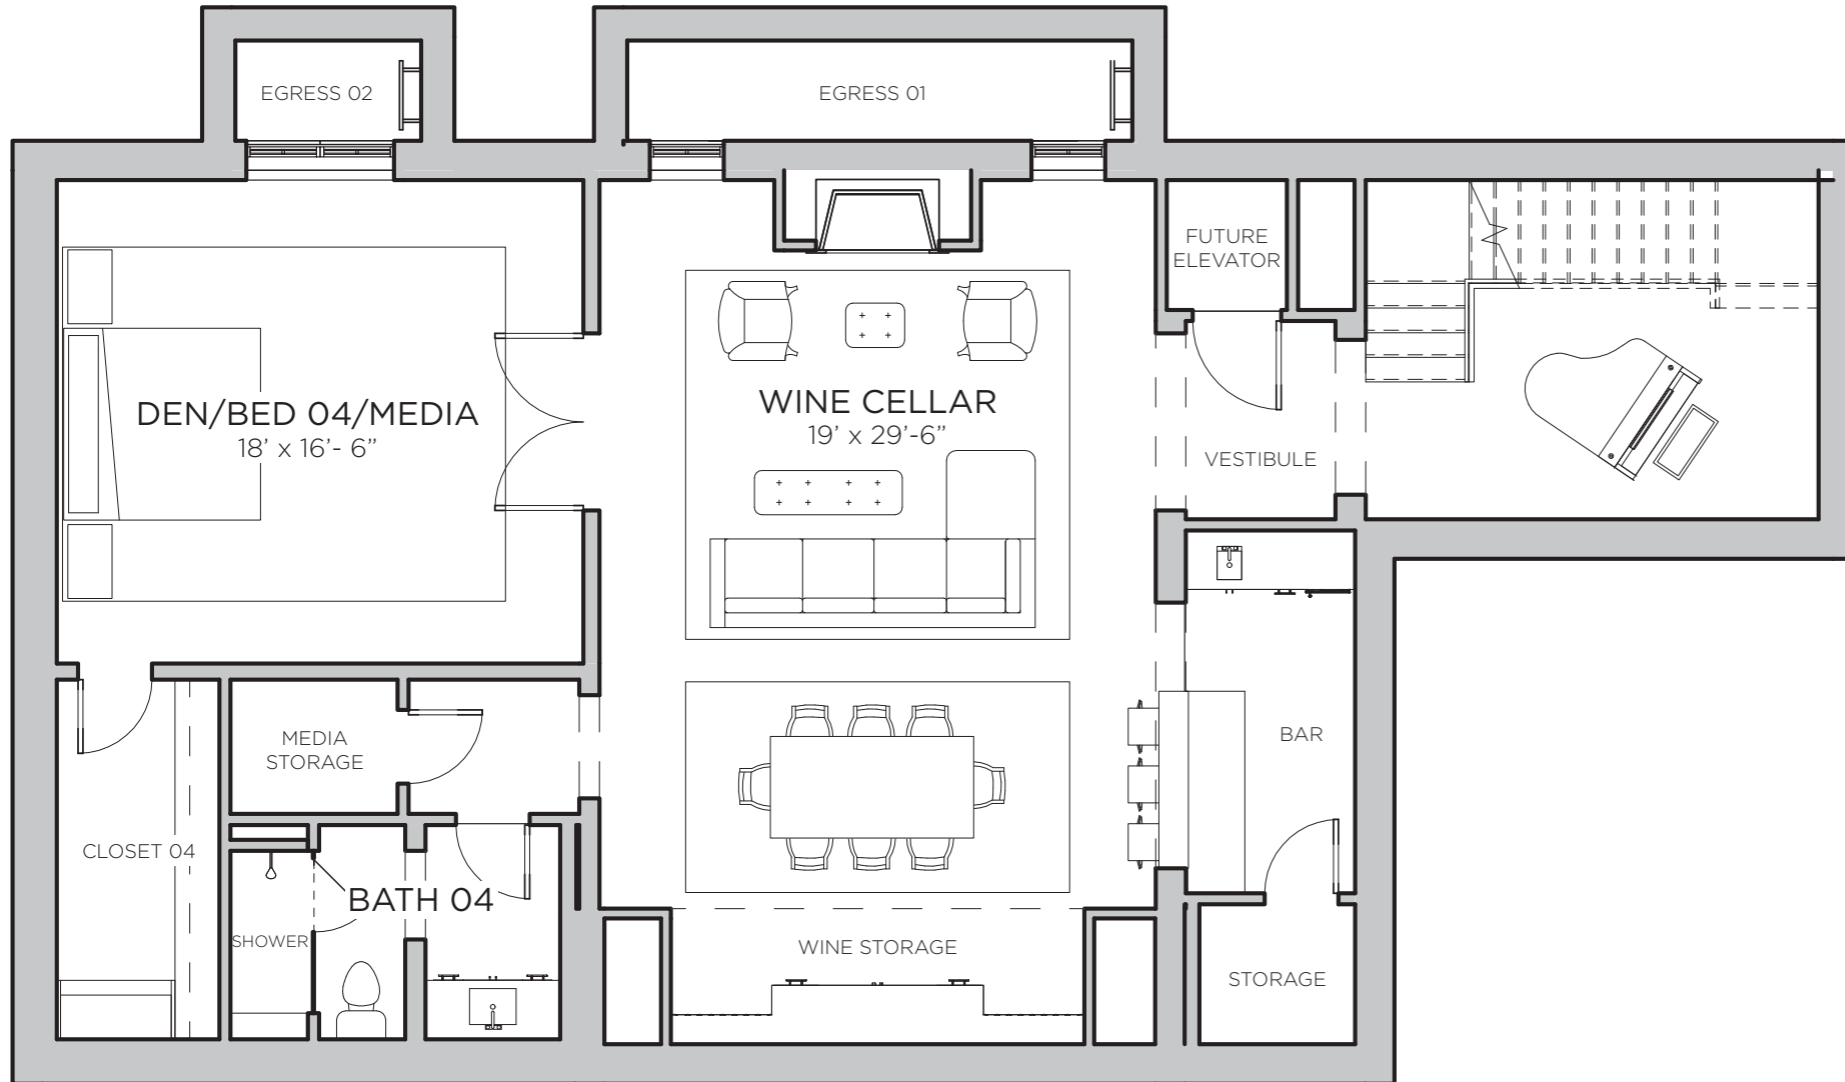

2009 CHILTON

IN RIVER OAKS

MIRADOR
SUDHOFF
SHOWCASE

FLOOR 1

CONDITIONED SPACE

BASEMENT	1700 SF
FIRST FLOOR	1435 SF
SECOND FLOOR	1974 SF
	5109 SF

NON-CONDITIONED SPACE

PORCH	64 SF
GARAGE	445 SF
PATIO	95 SF
	604 SF
GRAND TOTAL	5713 SF

2009 CHILTON

IN RIVER OAKS

MIRADOR
SUDHOFF
SHOWCASE

FLOOR 2

CONDITIONED SPACE

BASEMENT	1700 SF
FIRST FLOOR	1435 SF
SECOND FLOOR	1974 SF
	5109 SF

NON-CONDITIONED SPACE

PORCH	64 SF
GARAGE	445 SF
PATIO	95 SF
	604 SF
GRAND TOTAL	5713 SF

2009 CHILTON

IN RIVER OAKS

MIRADOR
SUDHOFF
SHOWCASE

BASEMENT

CONDITIONED SPACE

BASEMENT	1700 SF
FIRST FLOOR	1435 SF
SECOND FLOOR	1974 SF
	5109 SF

NON-CONDITIONED SPACE

PORCH	64 SF
GARAGE	445 SF
PATIO	95 SF
	604 SF

GRAND TOTAL 5713 SF

2009 CHILTON

IN RIVER OAKS

MIRADOR
SUDHOFF
SHOWCASE