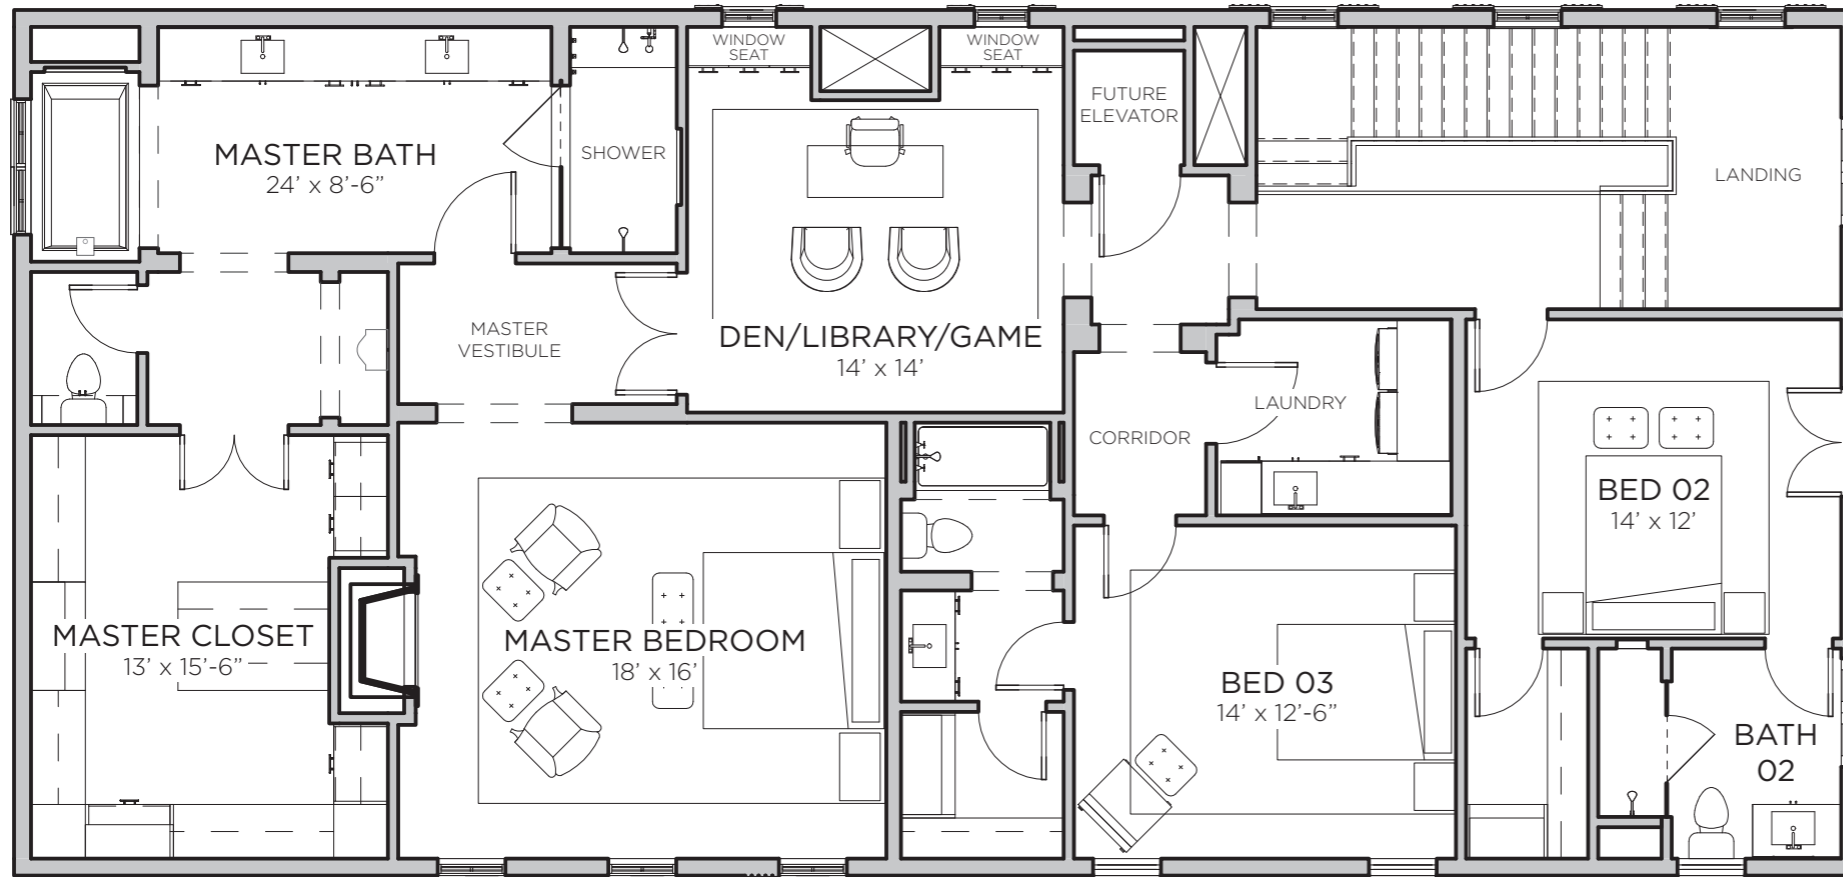

2009 CHILTON

IN RIVER OAKS

MIRADOR
SUDHOFF
SHOWCASE

FLOOR 1

CONDITIONED SPACE

BASEMENT	1700 SF
FIRST FLOOR	1435 SF
SECOND FLOOR	1974 SF
	5109 SF

NON-CONDITIONED SPACE

PORCH	64 SF
GARAGE	445 SF
PATIO	95 SF
	604 SF
GRAND TOTAL	5713 SF

2009 CHILTON

IN RIVER OAKS

MIRADOR
SUDHOFF
SHOWCASE

FLOOR 2

CONDITIONED SPACE

BASEMENT	1700 SF
FIRST FLOOR	1435 SF
SECOND FLOOR	1974 SF
	5109 SF

NON-CONDITIONED SPACE

PORCH	64 SF
GARAGE	445 SF
PATIO	95 SF
	604 SF
GRAND TOTAL	5713 SF

2009 CHILTON

IN RIVER OAKS

MIRADOR
SUDHOFF
SHOWCASE

BASEMENT

CONDITIONED SPACE

BASEMENT	1700 SF
FIRST FLOOR	1435 SF
SECOND FLOOR	1974 SF
	5109 SF

NON-CONDITIONED SPACE

PORCH	64 SF
GARAGE	445 SF
PATIO	95 SF
	604 SF

GRAND TOTAL 5713 SF

2009 CHILTON

IN RIVER OAKS

MIRADOR
SUDHOFF
SHOWCASE