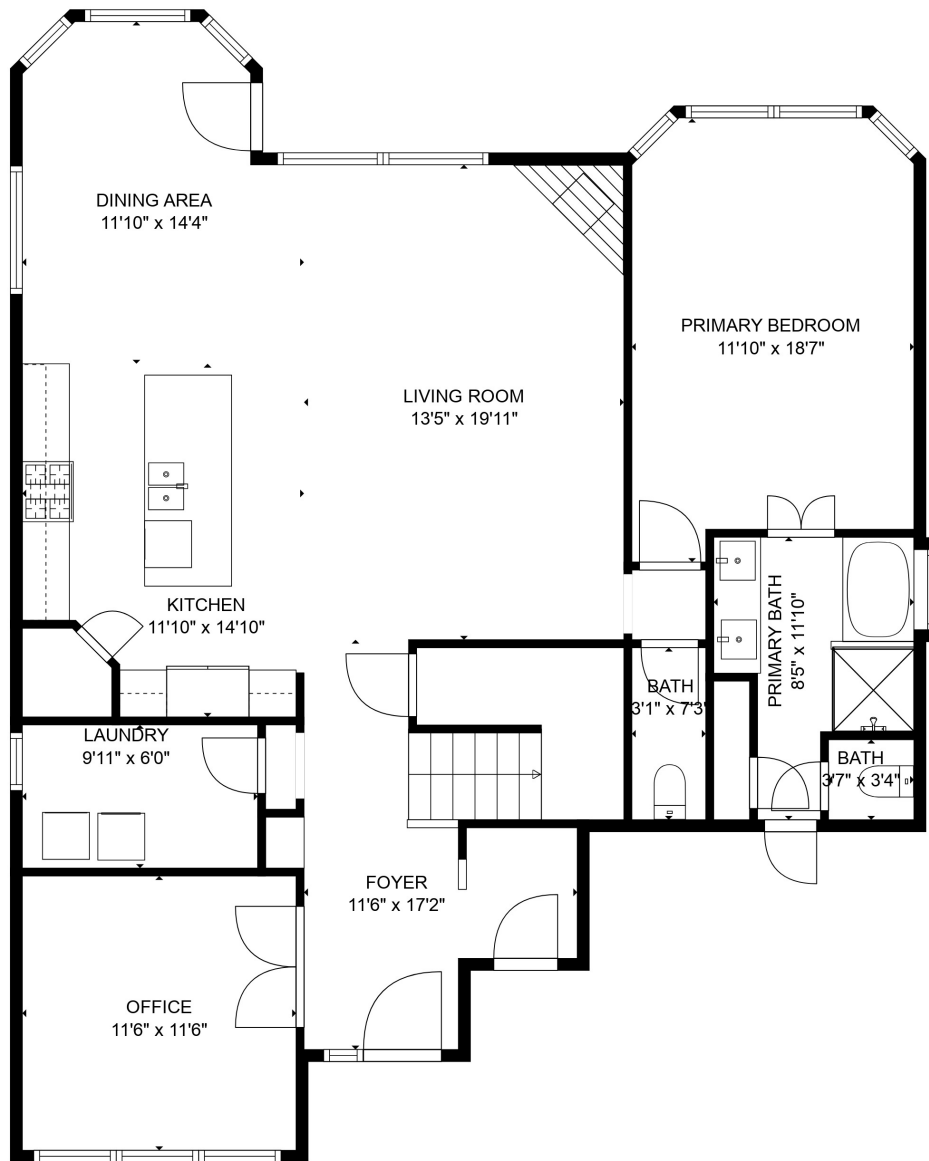

FLOOR 1

FLOOR 2

**TOTAL: 2497 sq. ft**  
 FLOOR 1: 1355 sq. ft, FLOOR 2: 1142 sq. ft  
 EXCLUDED AREAS: EMBEDDED WINDOW: 3 sq. ft, OPEN TO BELOW: 296 sq. ft

MEASUREMENTS ARE CALCULATED BY CUBICASA TECHNOLOGY. DEEMED HIGHLY RELIABLE BUT NOT GUARANTEED.

**TOTAL: 2497 sq. ft**

FLOOR 1: 1355 sq. ft, FLOOR 2: 1142 sq. ft

EXCLUDED AREAS: EMBEDDED WINDOW: 3 sq. ft, OPEN TO BELOW: 296 sq. ft

MEASUREMENTS ARE CALCULATED BY CUBICASA TECHNOLOGY. DEEMED HIGHLY RELIABLE BUT NOT GUARANTEED.