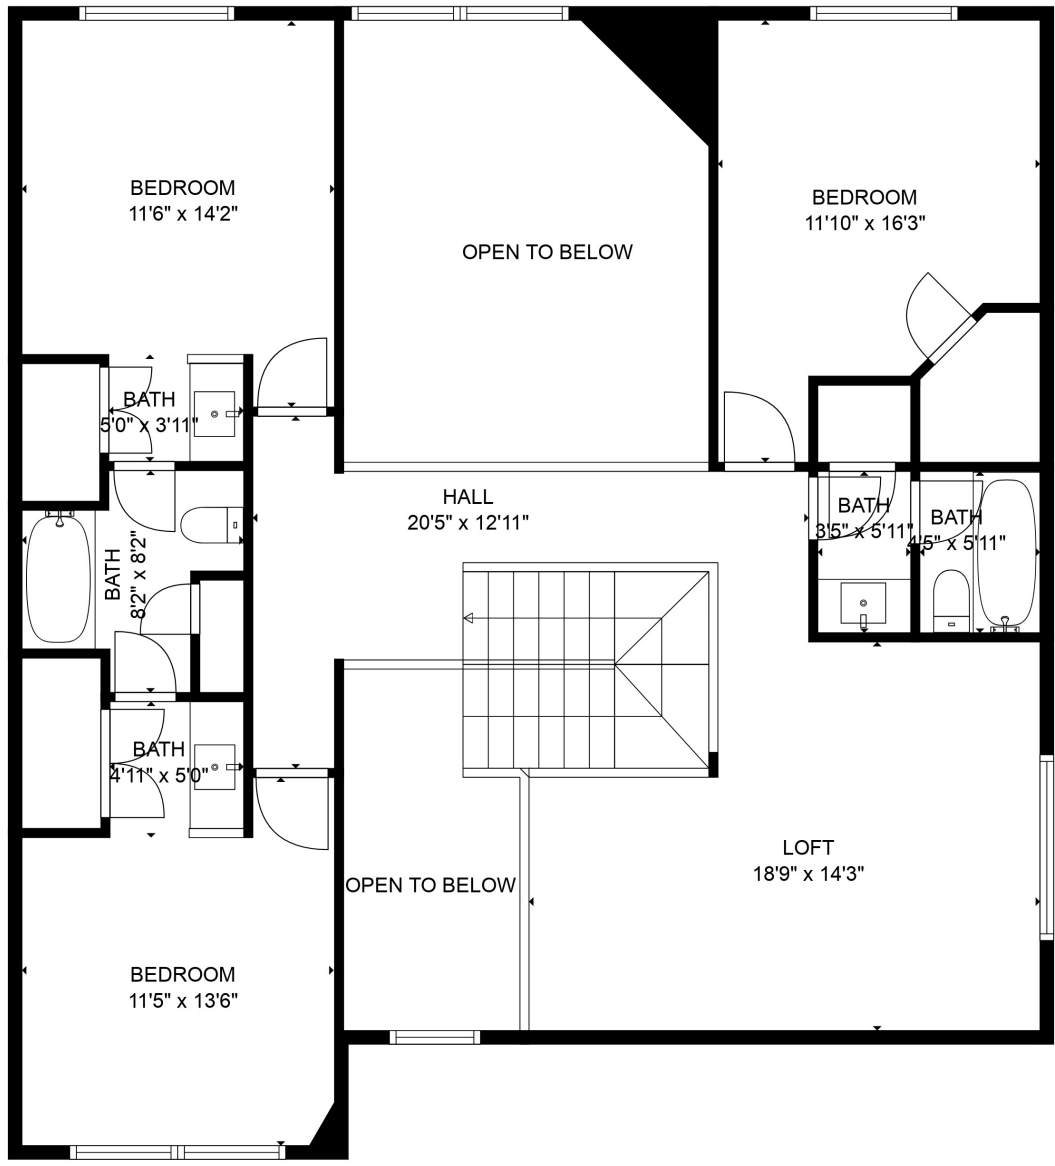

FLOOR 1

FLOOR 2

**TOTAL: 2497 sq. ft**  
 FLOOR 1: 1355 sq. ft, FLOOR 2: 1142 sq. ft  
 EXCLUDED AREAS: EMBEDDED WINDOW: 3 sq. ft, OPEN TO BELOW: 296 sq. ft

MEASUREMENTS ARE CALCULATED BY CUBICASA TECHNOLOGY. DEEMED HIGHLY RELIABLE BUT NOT GUARANTEED.

**TOTAL: 2497 sq. ft**

FLOOR 1: 1355 sq. ft, FLOOR 2: 1142 sq. ft

EXCLUDED AREAS: EMBEDDED WINDOW: 3 sq. ft, OPEN TO BELOW: 296 sq. ft

MEASUREMENTS ARE CALCULATED BY CUBICASA TECHNOLOGY. DEEMED HIGHLY RELIABLE BUT NOT GUARANTEED.