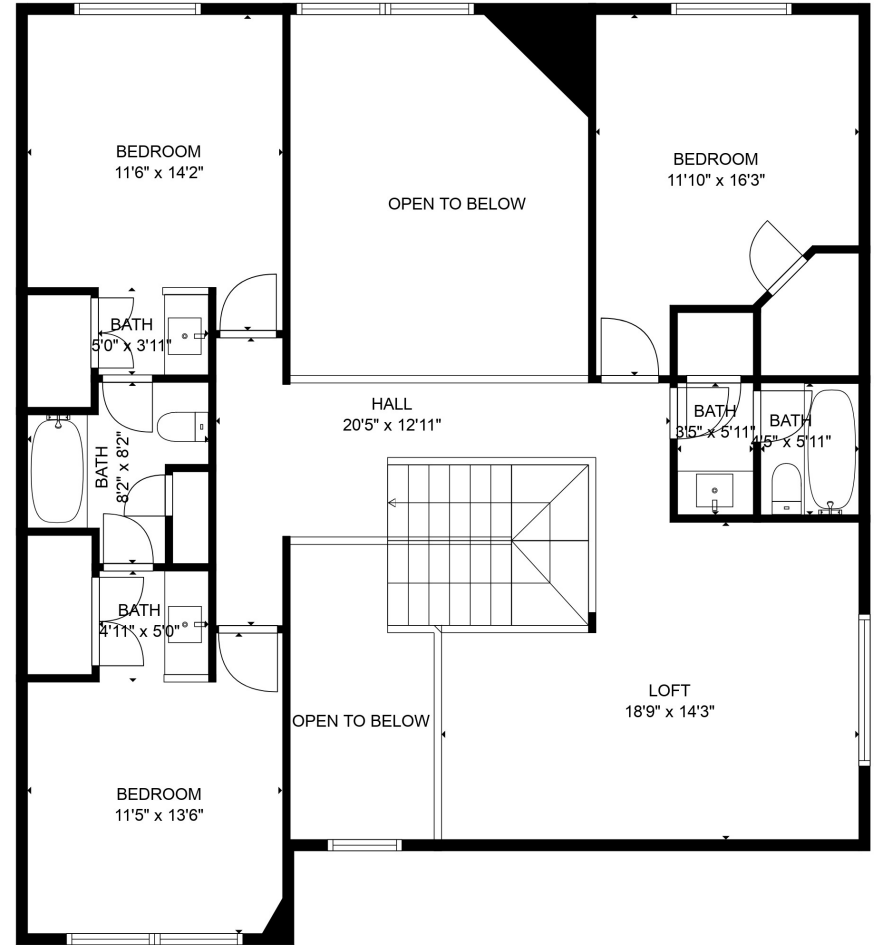

FLOOR 1

FLOOR 2

**TOTAL: 2497 sq. ft**  
 FLOOR 1: 1355 sq. ft, FLOOR 2: 1142 sq. ft  
 EXCLUDED AREAS: EMBEDDED WINDOW: 3 sq. ft, OPEN TO BELOW: 296 sq. ft

MEASUREMENTS ARE CALCULATED BY CUBICASA TECHNOLOGY. DEEMED HIGHLY RELIABLE BUT NOT GUARANTEED.

**TOTAL: 2497 sq. ft**

FLOOR 1: 1355 sq. ft, FLOOR 2: 1142 sq. ft

EXCLUDED AREAS: EMBEDDED WINDOW: 3 sq. ft, OPEN TO BELOW: 296 sq. ft

MEASUREMENTS ARE CALCULATED BY CUBICASA TECHNOLOGY. DEEMED HIGHLY RELIABLE BUT NOT GUARANTEED.